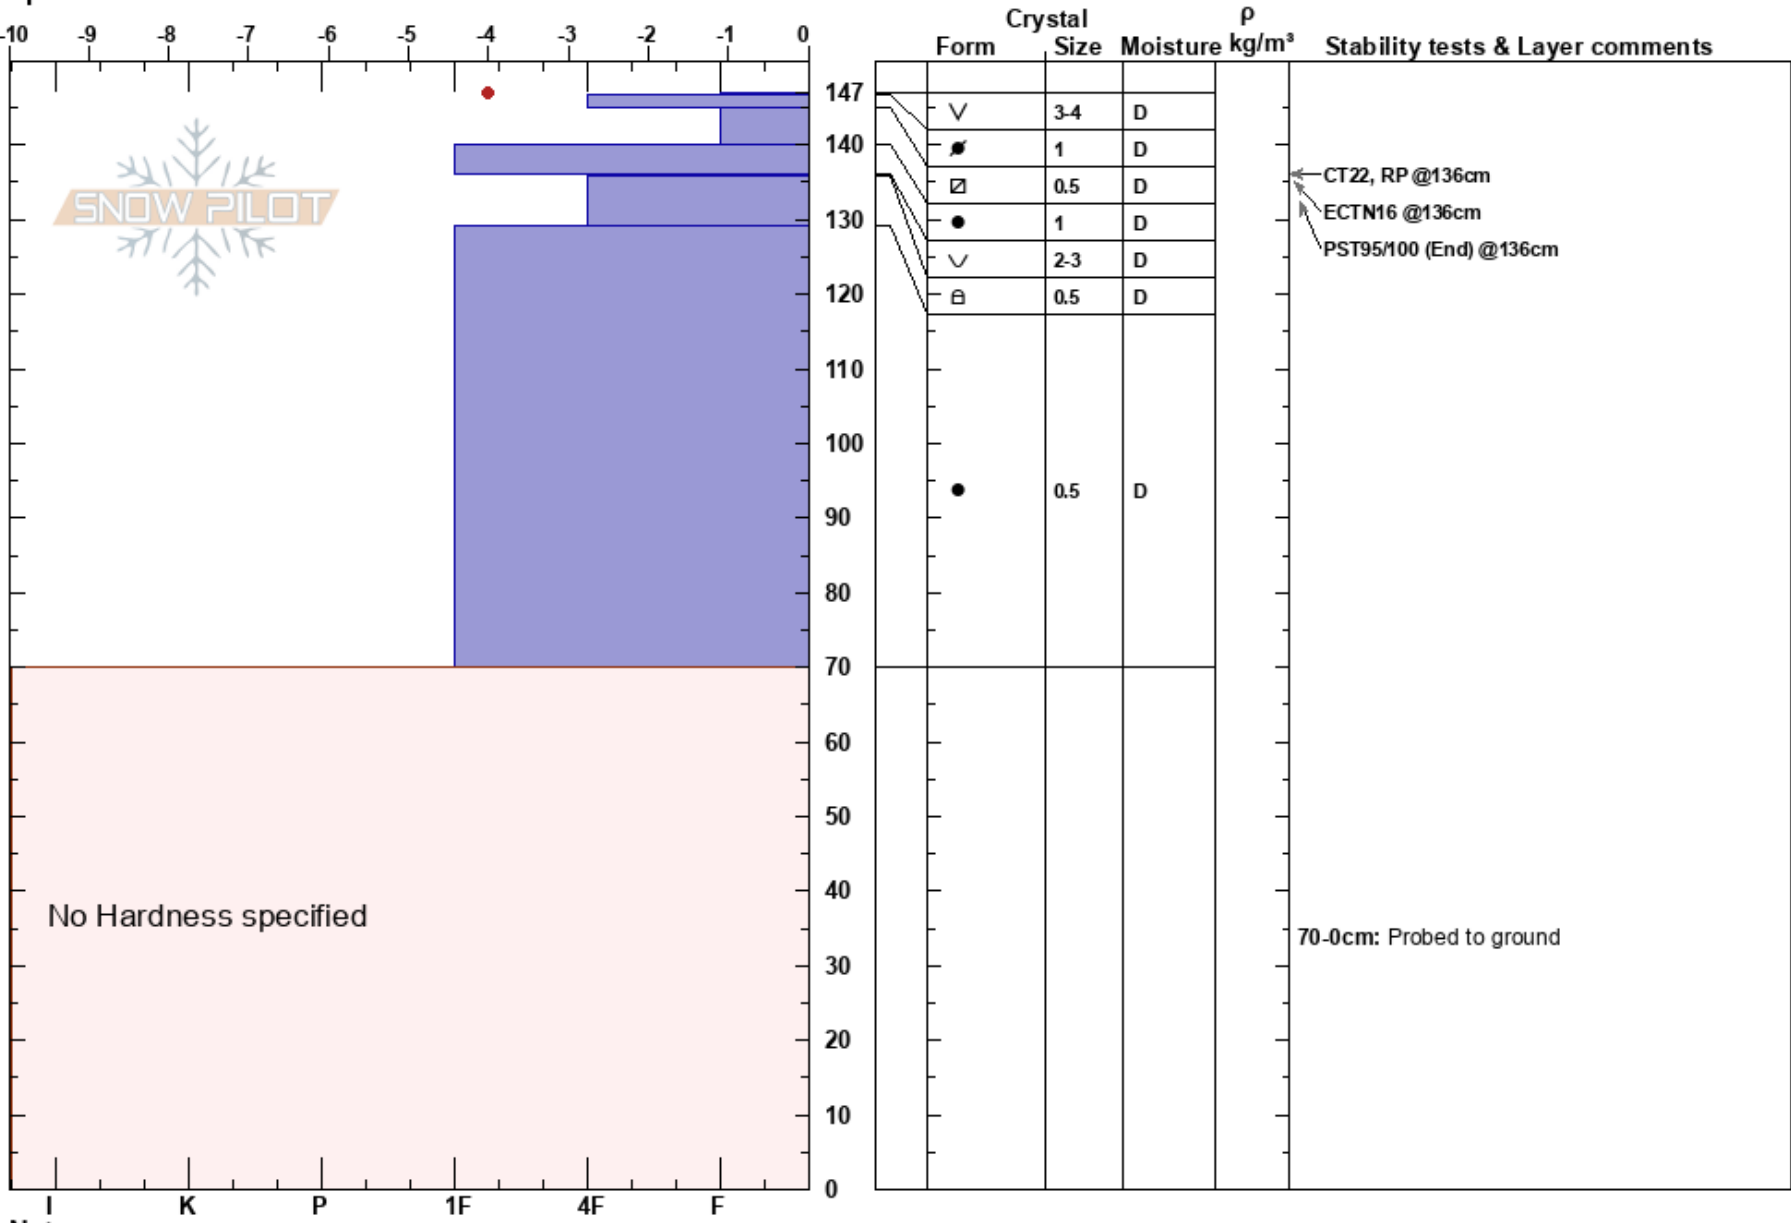

Relay Peak
 Carson Range
 NV
 Elevation: 9440 ft
 Aspect: 4°
 Specifics:

Steve Reynaud
 01/02/2020 - 11:30am
 Co-ord: 39.31447N, -119.93526W
 Slope Angle: 24°
 Wind Loading: yes

Stability: Very Good HS:147
 Air Temperature: 0.5°C
 Sky Cover: SCT
 Precipitation: NO
 Wind: NE Moderate
 Layer Notes:
 70-0cm: Probed to ground

Notes: Test pit below treeline to look at upper snowpack and near surface faceting.