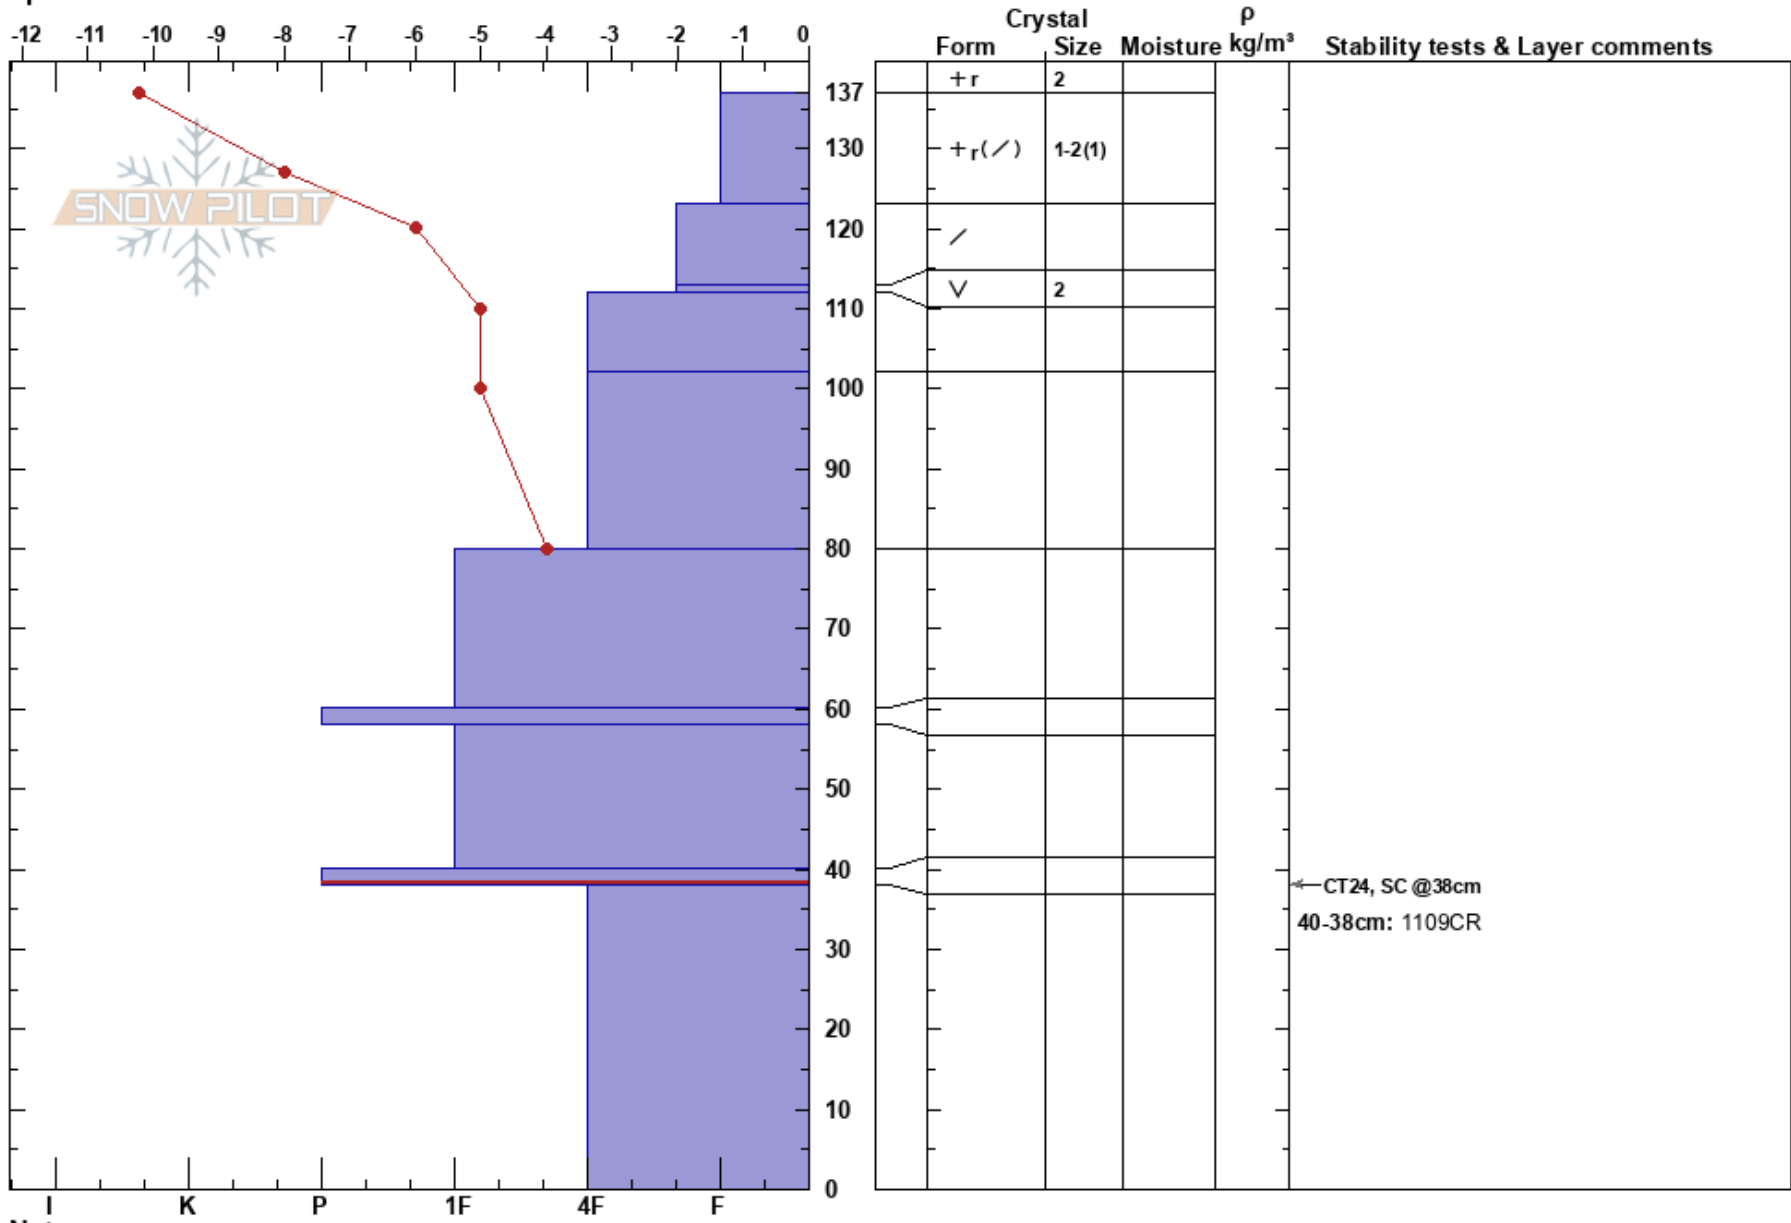

Burstall Pass plot
 Kananaskis
 AB
 Elevation: 2200 m
 Aspect:
 Specifics:

Avalanche Safety
 02/01/2020 - 12:00
 Co-ord: 50.75683N, -115.36245W
 Slope Angle: 0°
 Wind Loading: yes

Stability:
 Air Temperature: -11°C
 Sky Cover: OVC
 Precipitation: NO
 Wind: SW Moderate
 HS:137
 PF:20
 PS: 15
 40-38cm: 1109CR
 40-38cm: Problematic layer

Notes: Extreme Westerly from at peaks.