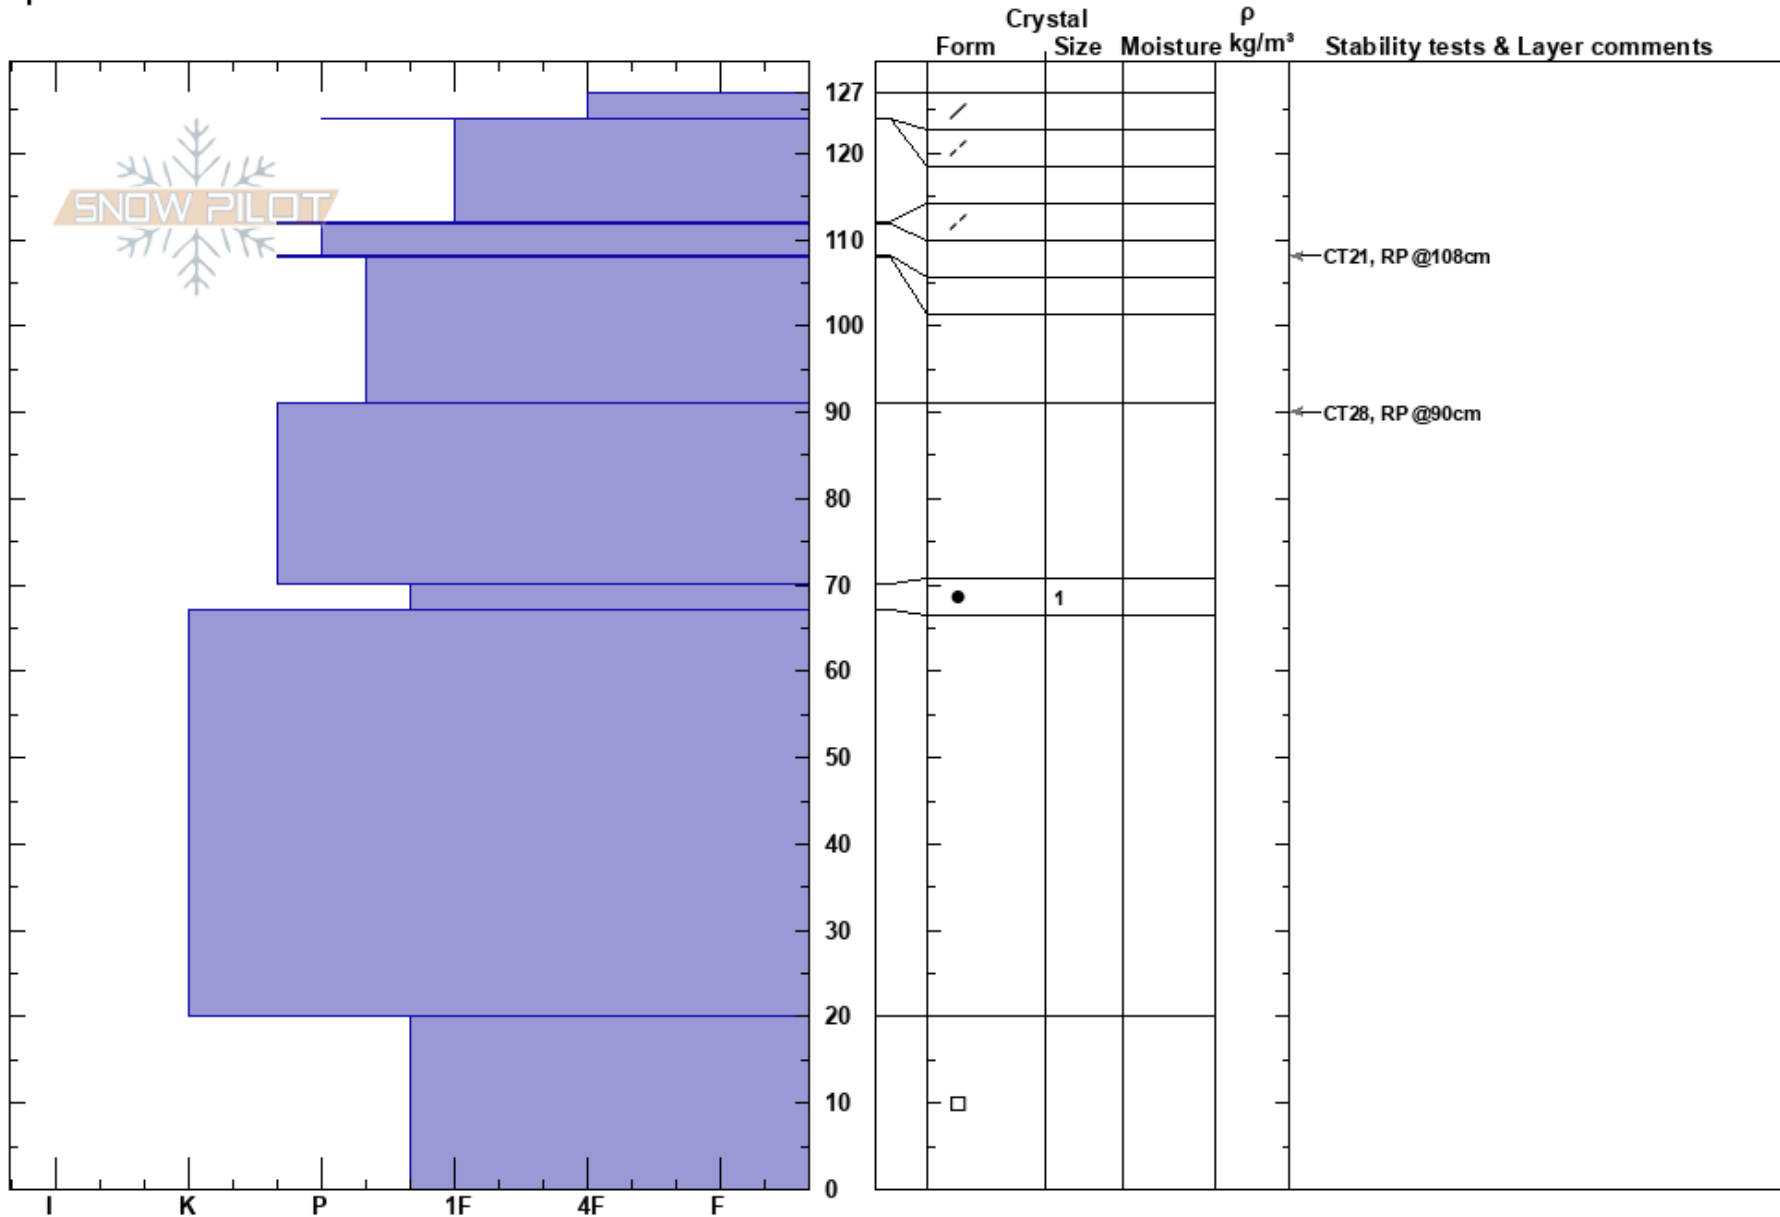

"Биг Вуд" / Запад
 Khibiny mountains
 Russia
Elevation: 950 m
Aspect: W
Specifics:

Sergei Shestikhin
 01/01/2020 - 13:40
Co-ord:
Slope Angle: 27°
Wind Loading:

Stability:
Air Temperature:
Sky Cover:
Precipitation:
Wind:

HS:127

Layer Notes:

Notes: