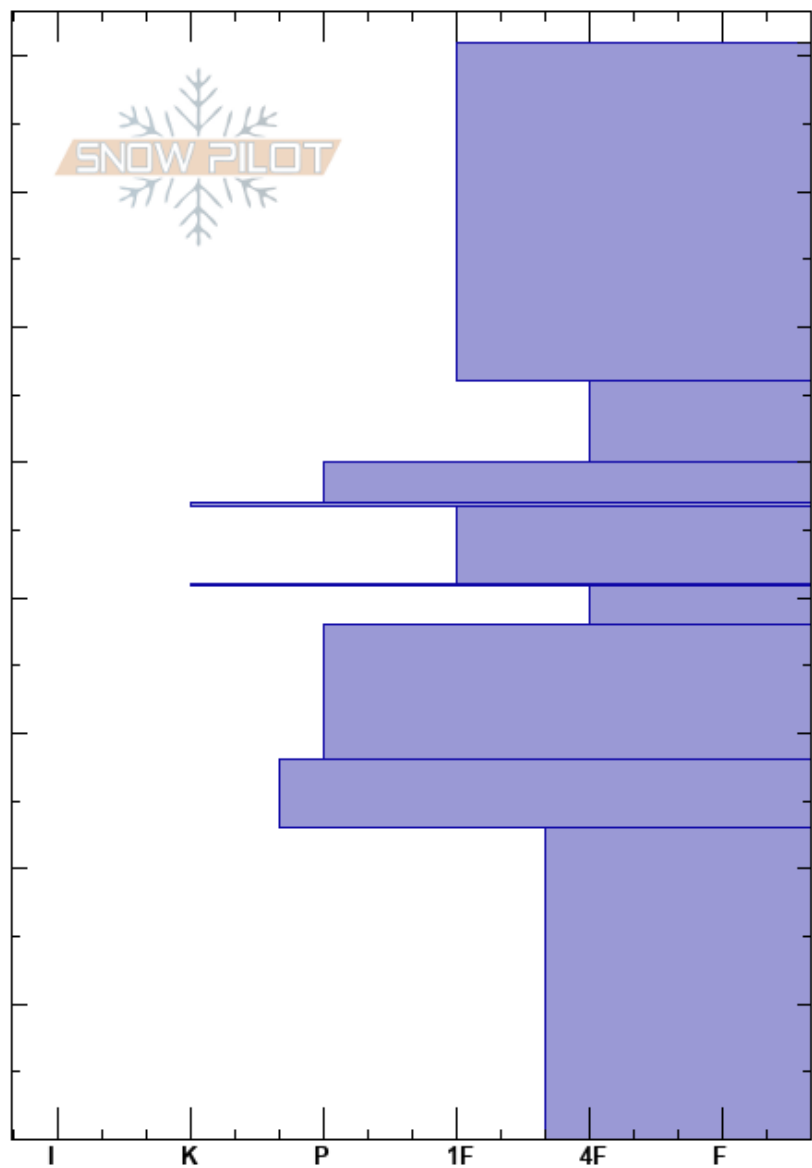

"Биг Вуд" / Восток  
 Khibiny mountains  
 Russia  
**Elevation:** 950 m  
**Aspect:** SE  
**Specifics:**

Sergei Shestikhin  
 01/01/2020 - 12:40  
**Co-ord:**  
**Slope Angle:** 25°  
**Wind Loading:**

**Stability:**  
**Air Temperature:** -11°C  
**Sky Cover:** FEW  
**Precipitation:** NO  
**Wind:** N Moderate

**HS:**81  
**Layer Notes:**  
 40.8-38cm: Problematic layer

Depth (cm)	Crystal		Moisture	ρ kg/m³	Stability tests & Layer comments
	Form	Size			
81					
70					
63					← CT19, BRK @63cm
56					← CT9, RP @56cm ← ECTN14 @55cm
40	⊙ ⊙				← CT23, RP @40cm
38	●	1			
20					
10	□ (∧)	2(2.5)			
0					