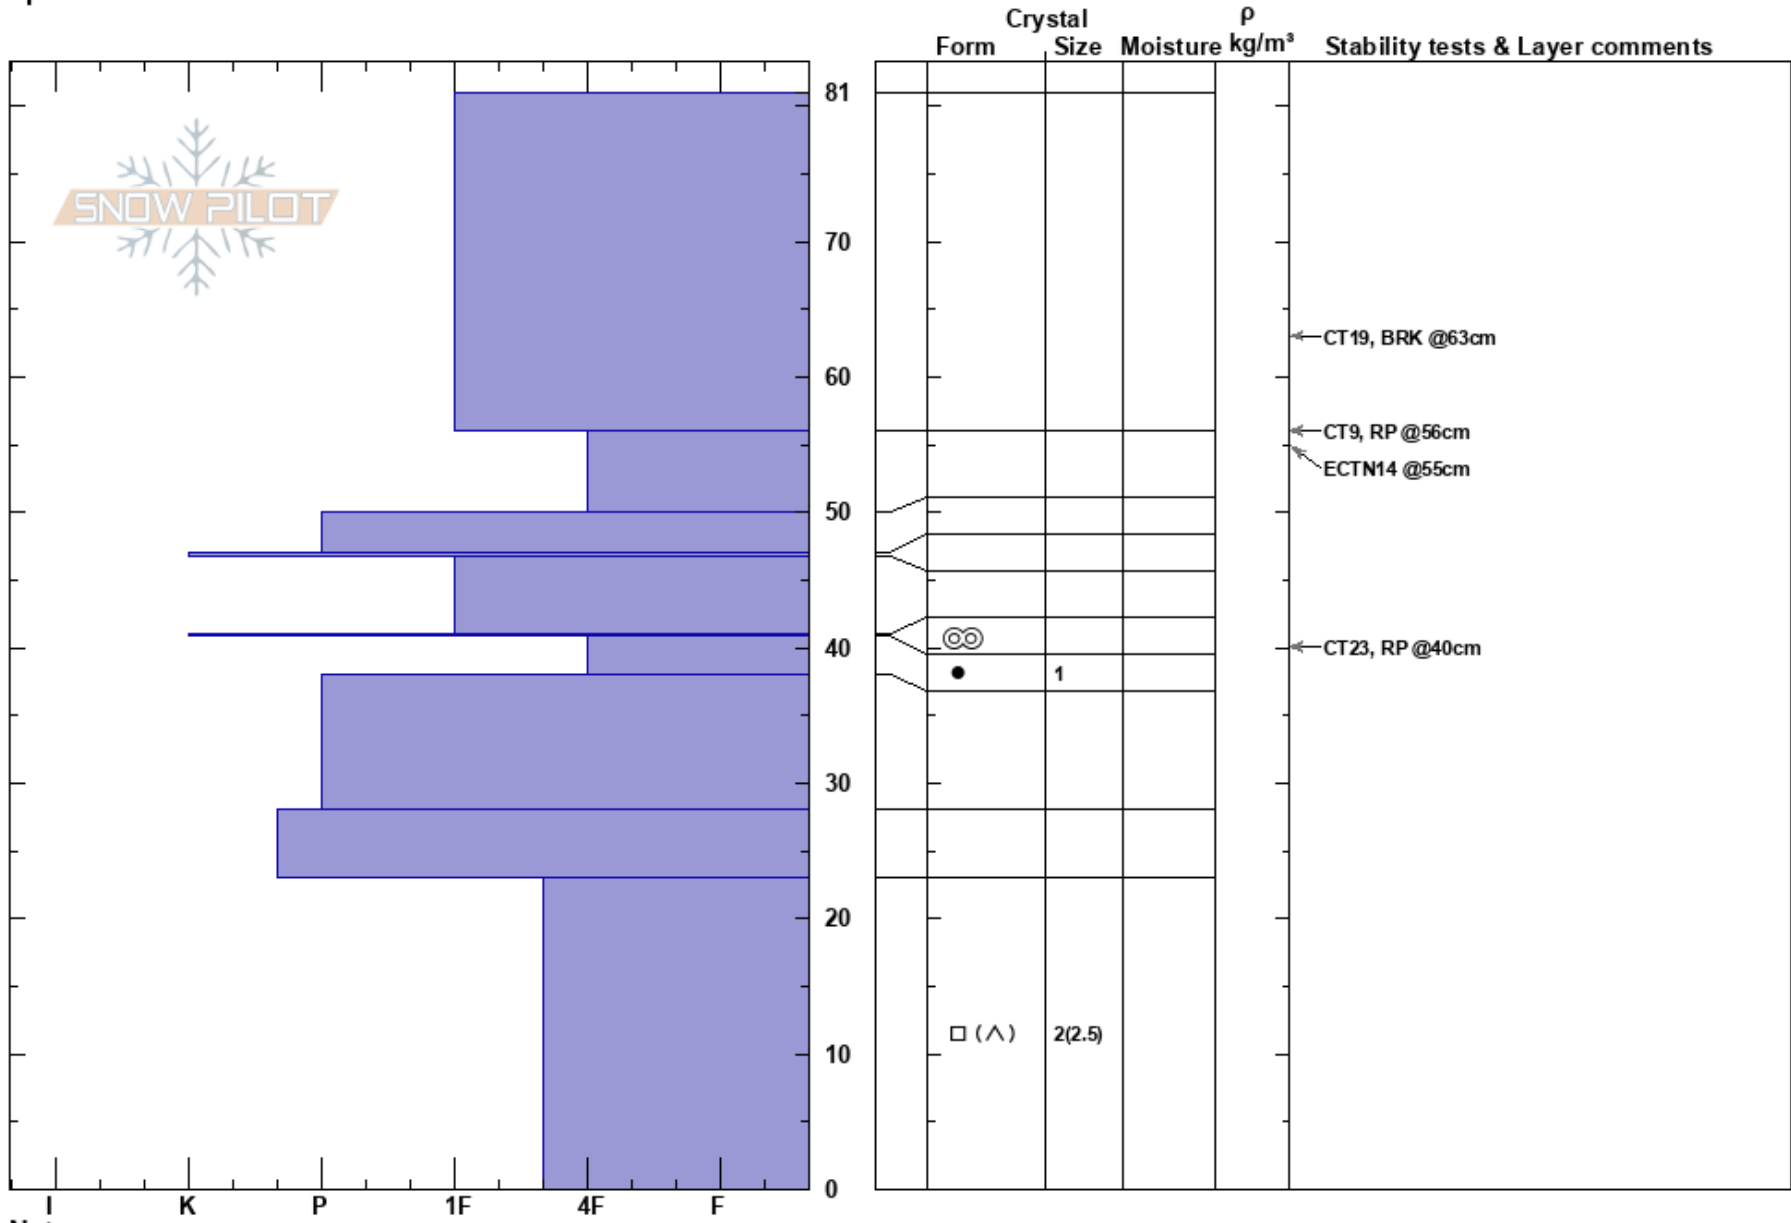

"Биг Вуд" / Восток
 Khibiny mountains
 Russia
Elevation: 950 m
Aspect: SE
Specifics:

Sergei Shestikhin
 01/01/2020 - 12:40
Co-ord:
Slope Angle: 25°
Wind Loading:

Stability:
Air Temperature: -11°C
Sky Cover: FEW
Precipitation: NO
Wind: N Moderate

HS:81
 40.8-38cm: Problematic layer

Notes: