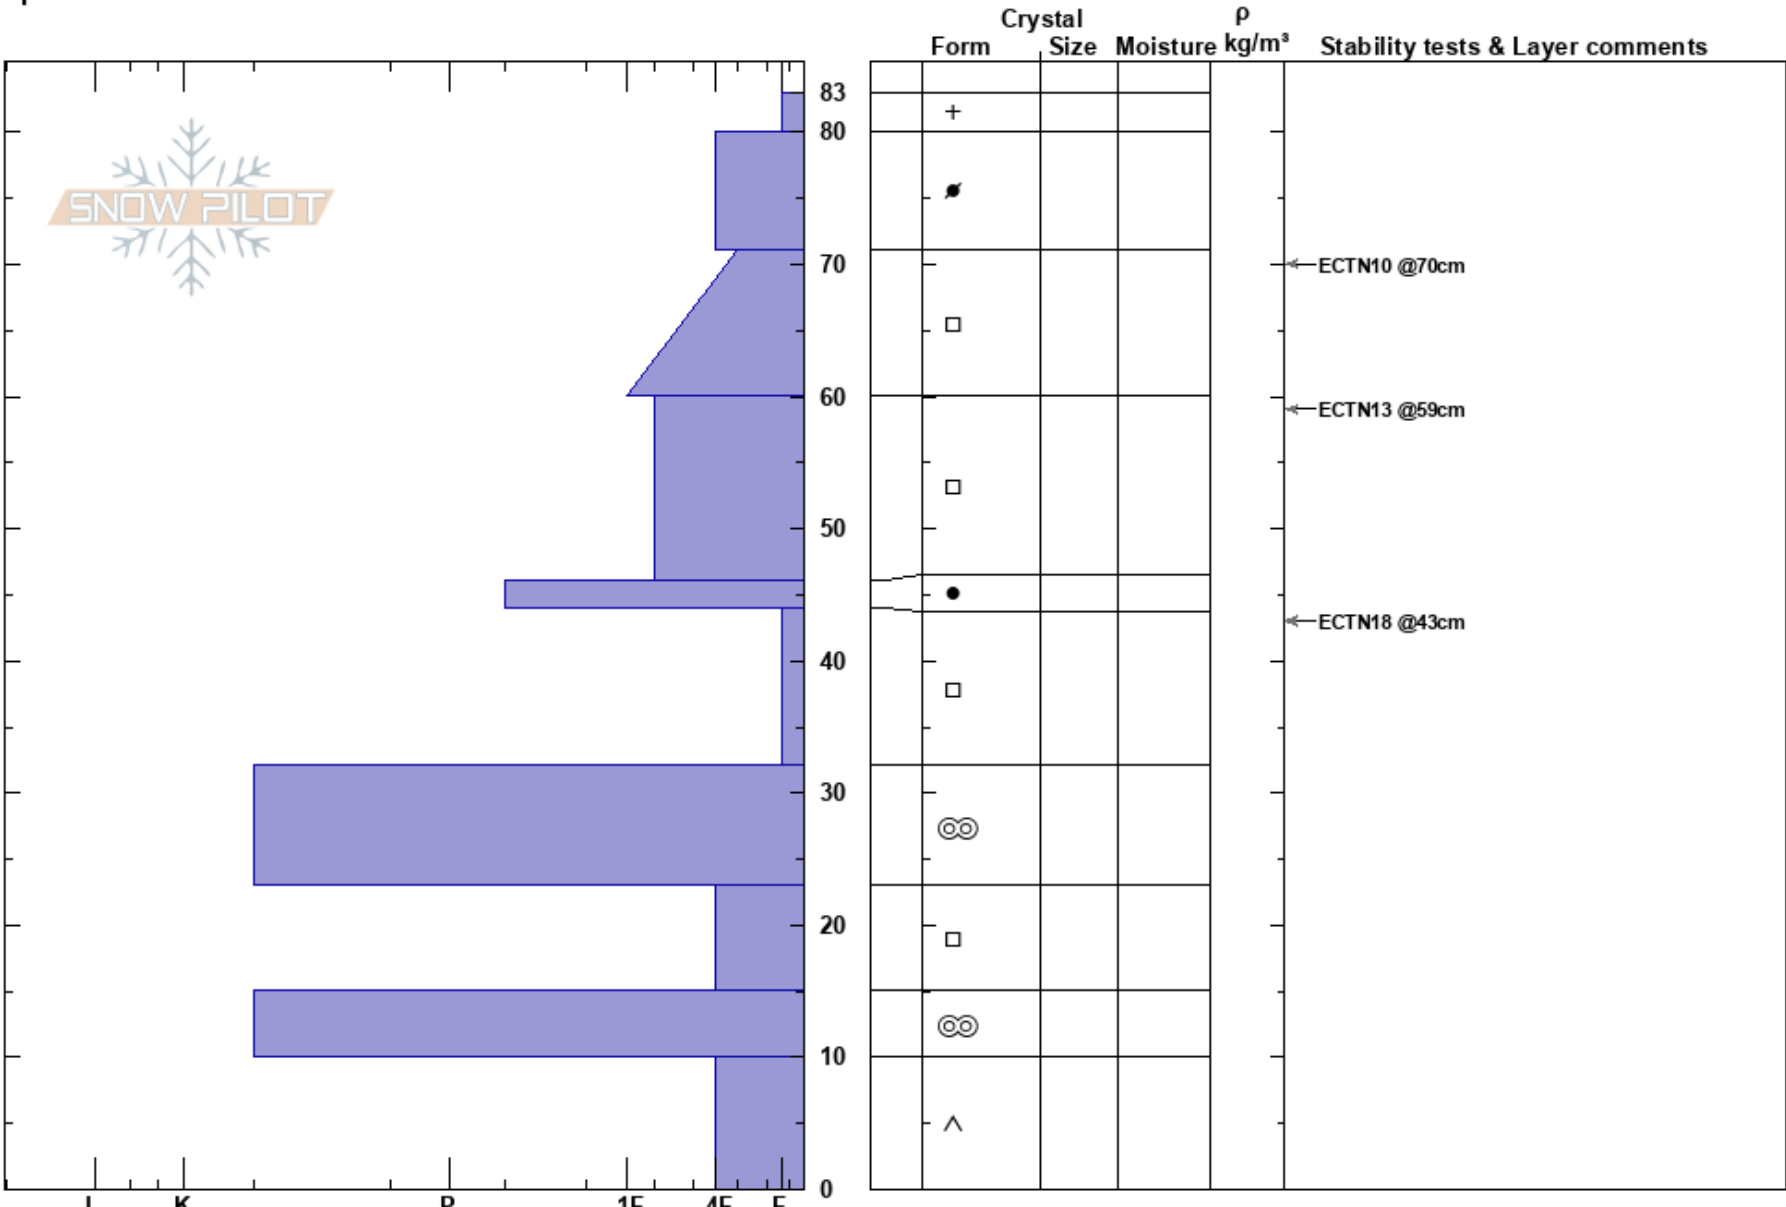

Big_Windy
 Vail/Summit County
 CO
 Elevation: 11915 ft
 Aspect: 148°
 Specifics:

Ron Simenhois
 01/01/2020 - 1:00am
 Co-ord: 13S 424577W 4390052N
 Slope Angle: 28°
 Wind Loading: previous

Stability:
 Air Temperature: -8°C
 Sky Cover: OVC
 Precipitation: S-1
 Wind: SW Moderate

HS:83

Layer Notes:

Notes: