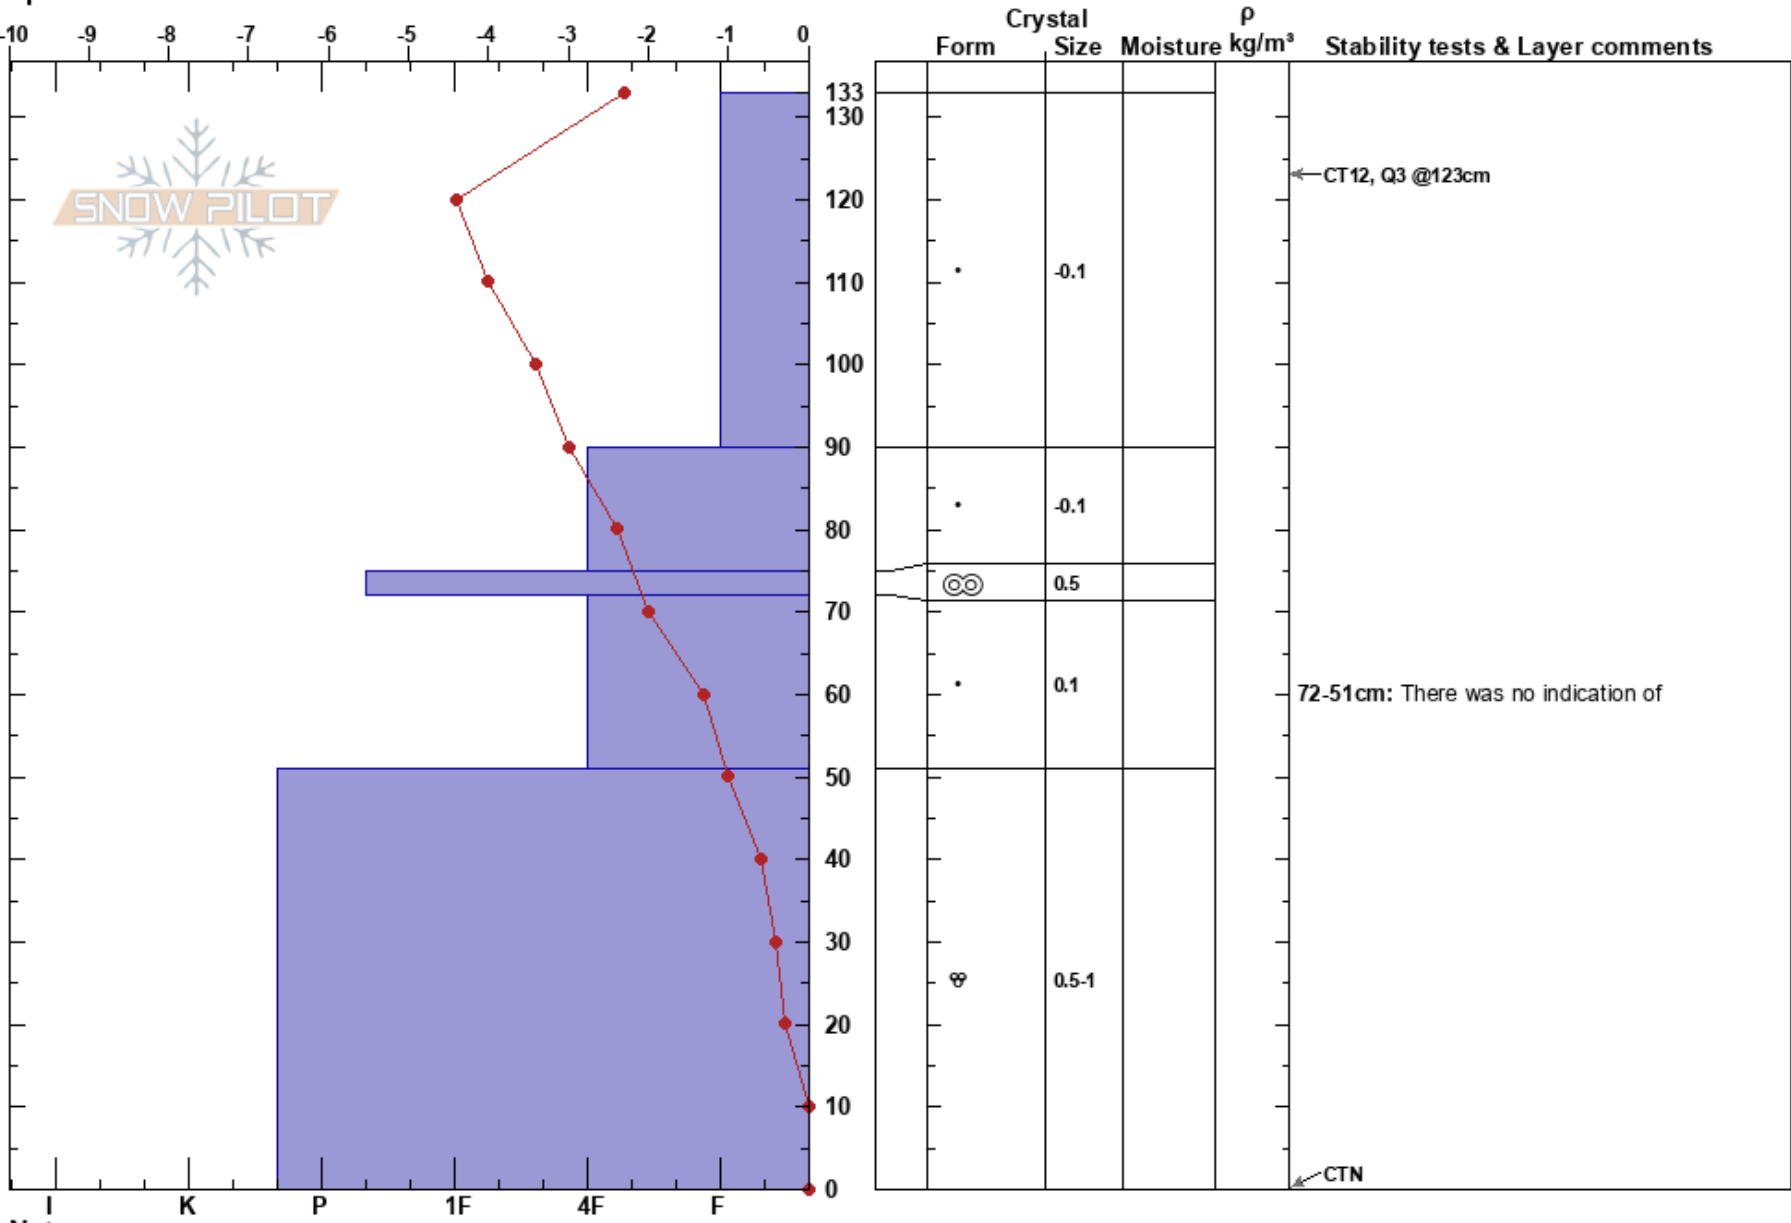

Kratka Ridge
 San Gabriel Mountains
 CA
 Elevation: 2195 m
 Aspect: 300°
 Specifics:

Allen Giemet
 01/01/2020 - 10:41am
 Co-ord:
 Slope Angle: 35°
 Wind Loading: previous

Stability:
 Air Temperature: 6.1°C
 Sky Cover: FEW
 Precipitation: NO
 Wind: Light Breeze

HS:133
 Layer Notes:
 72-51cm: There was no indication of
 72-51cm: Problematic layer

Notes: