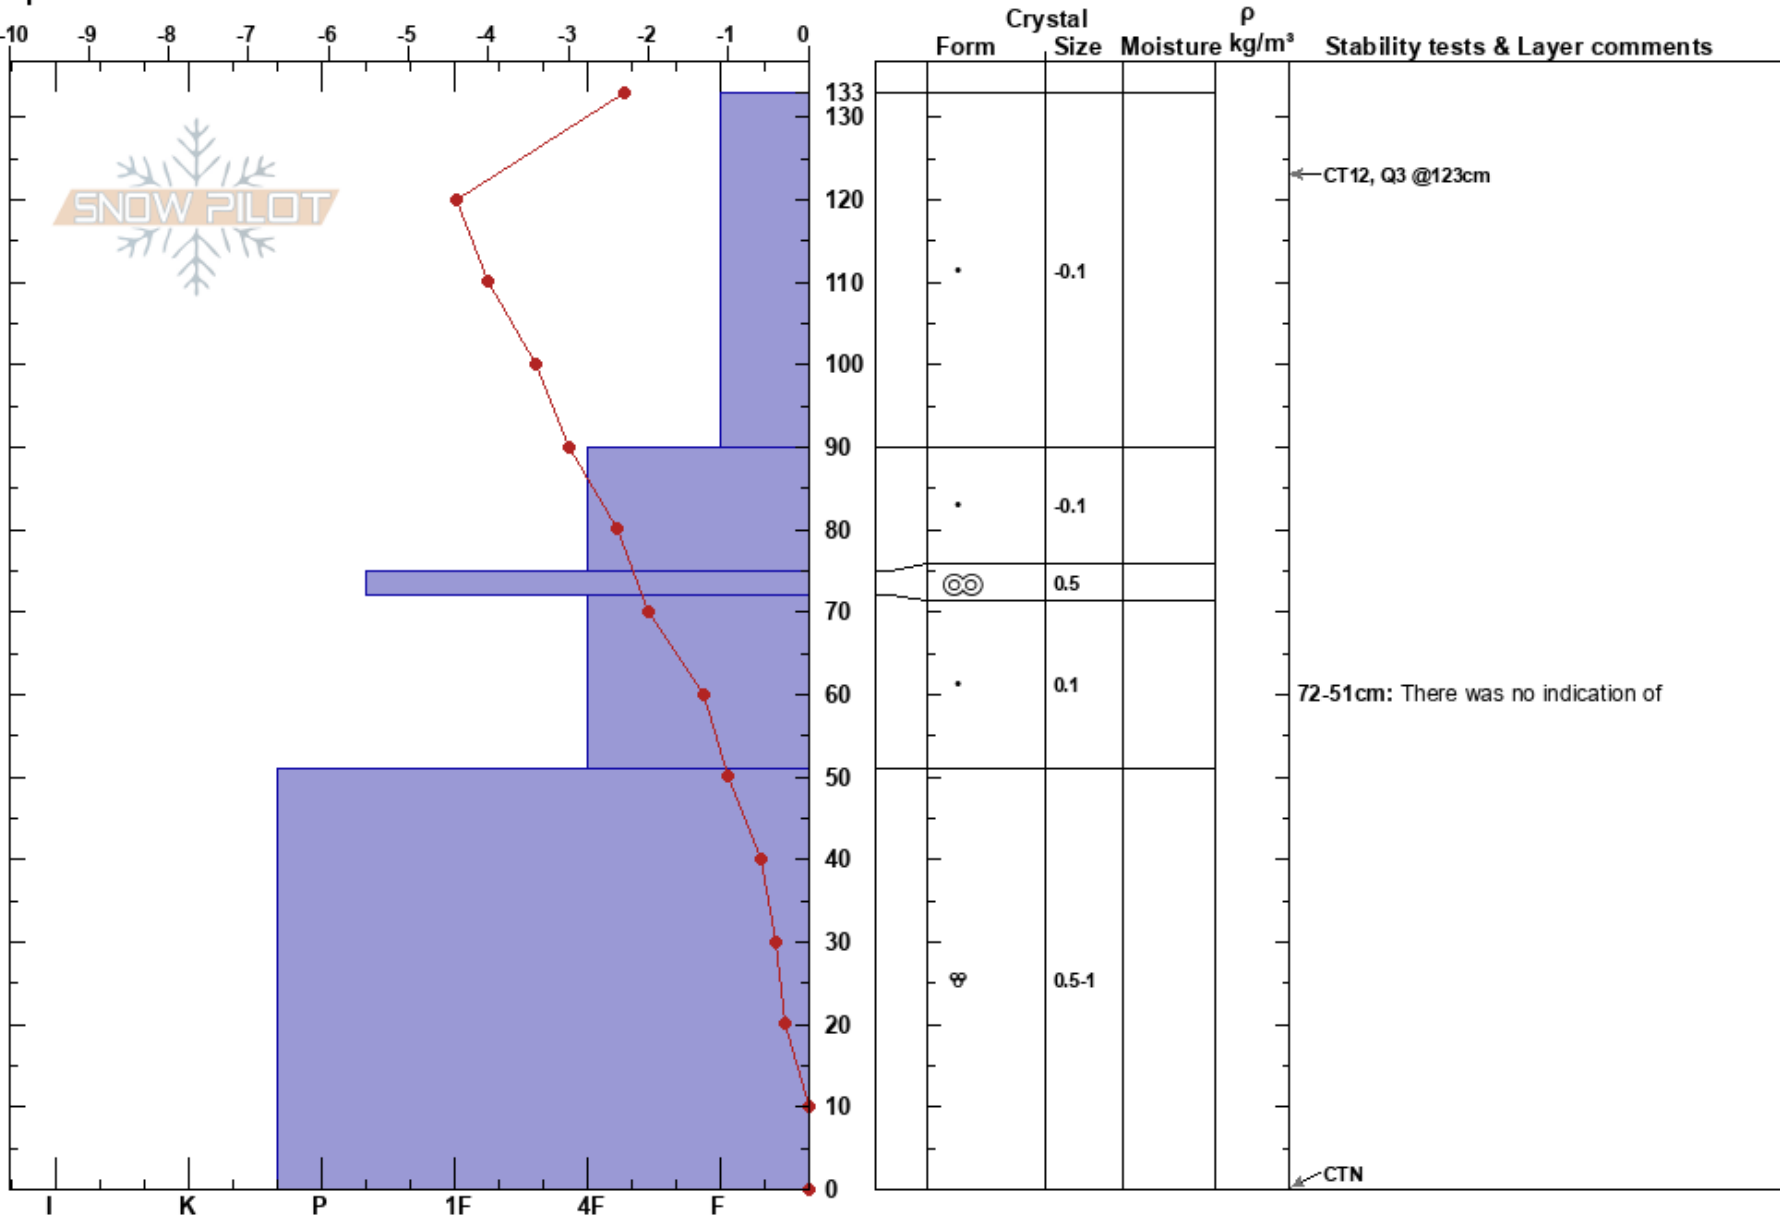

Kratka Ridge
 San Gabriel Mountains
 CA

Allen Giemet
 01/01/2020 - 10:41am
Co-ord:
Slope Angle: 35°
Wind Loading: previous

Stability:
Air Temperature: 6.1°C
Sky Cover: FEW
Precipitation: NO
Wind: Light Breeze

HS: 133
Layer Notes:
 72-51cm: There was no indication of
 72-51cm: Problematic layer

Elevation: 2195 m
Aspect: 300°
Specifics:

Notes: