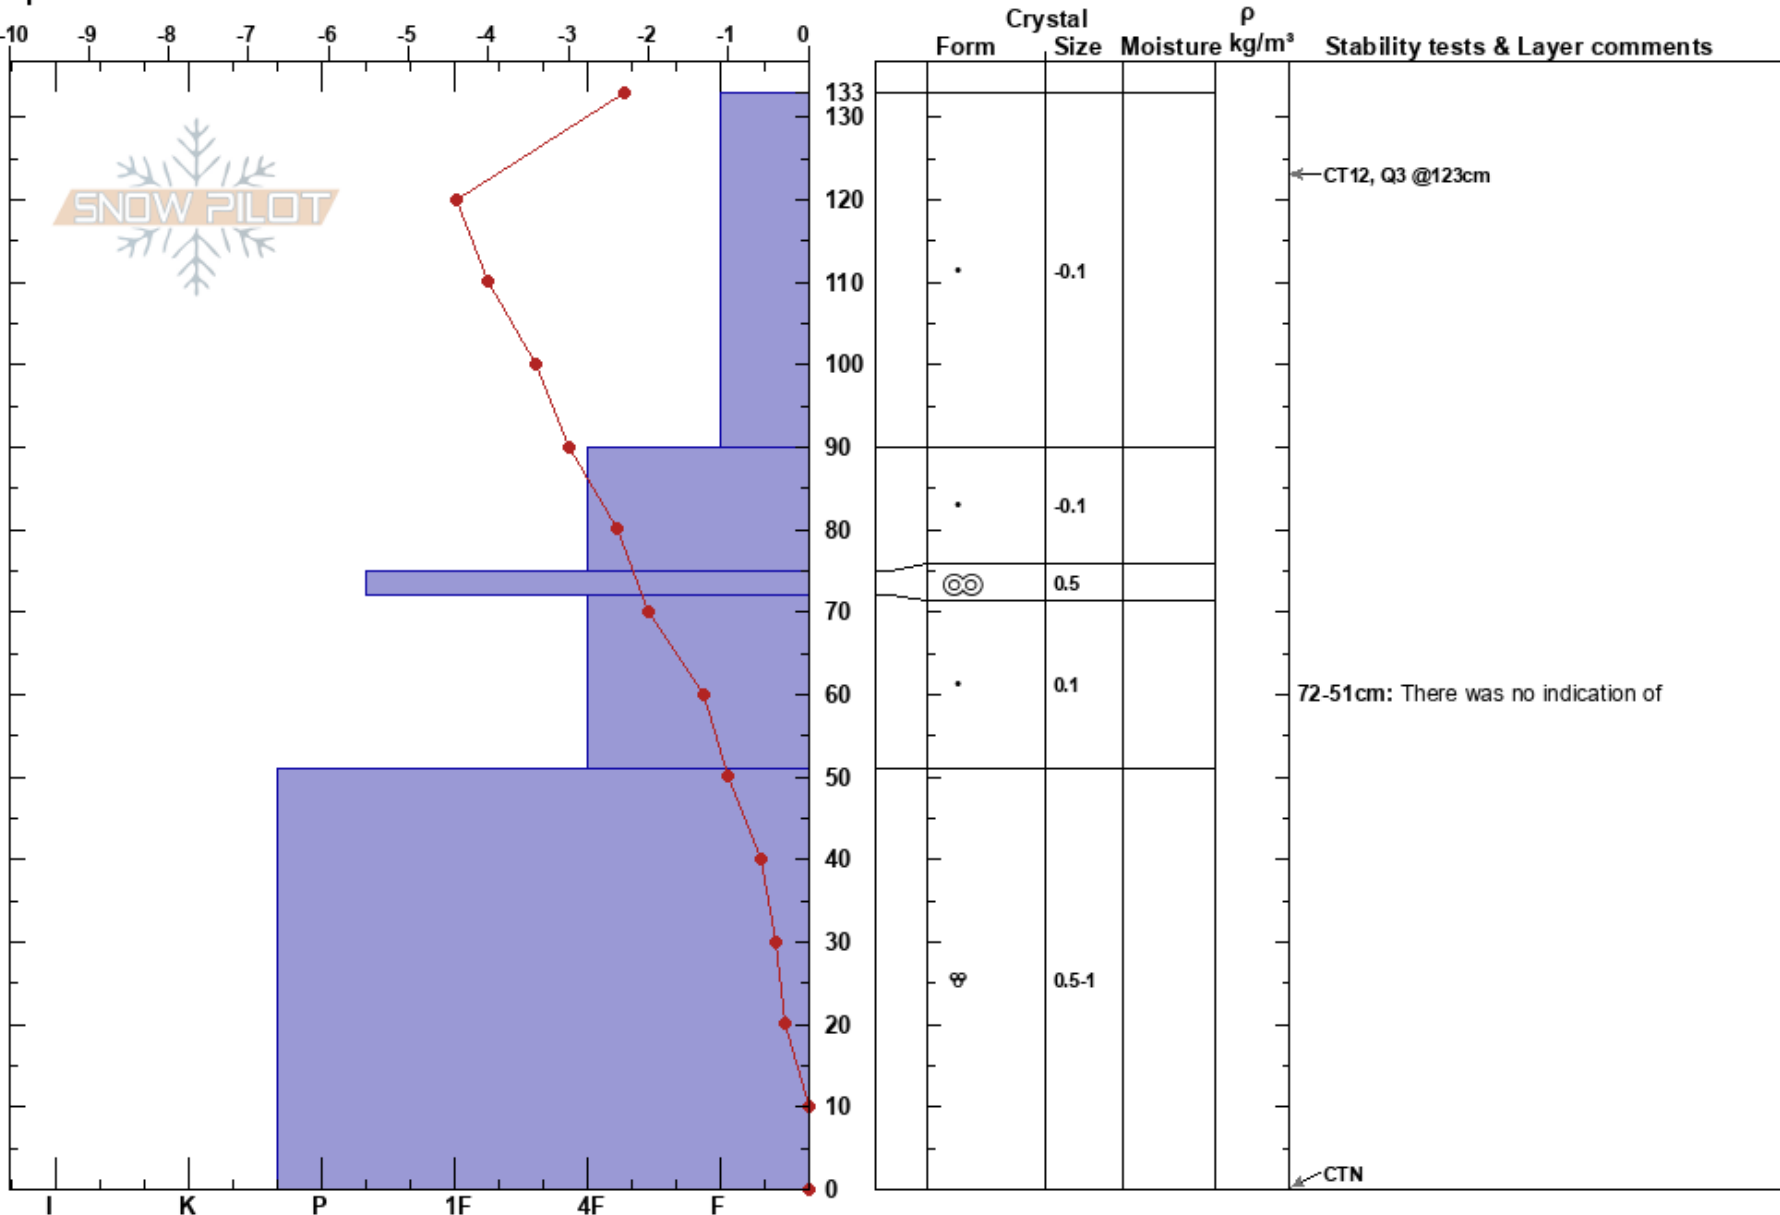

Kratka Ridge
 San Gabriel Mountains
 CA
 Elevation: 2195 m
 Aspect: 300°
 Specifics:

Allen Gimet
 01/01/2020 - 10:41am
 Co-ord:
 Slope Angle: 35°
 Wind Loading: previous

Stability:
 Air Temperature: 6.1°C
 Sky Cover: FEW
 Precipitation: NO
 Wind: Light Breeze

HS:133
 Layer Notes:
 72-51cm: There was no indication of
 72-51cm: Problematic layer

Notes: