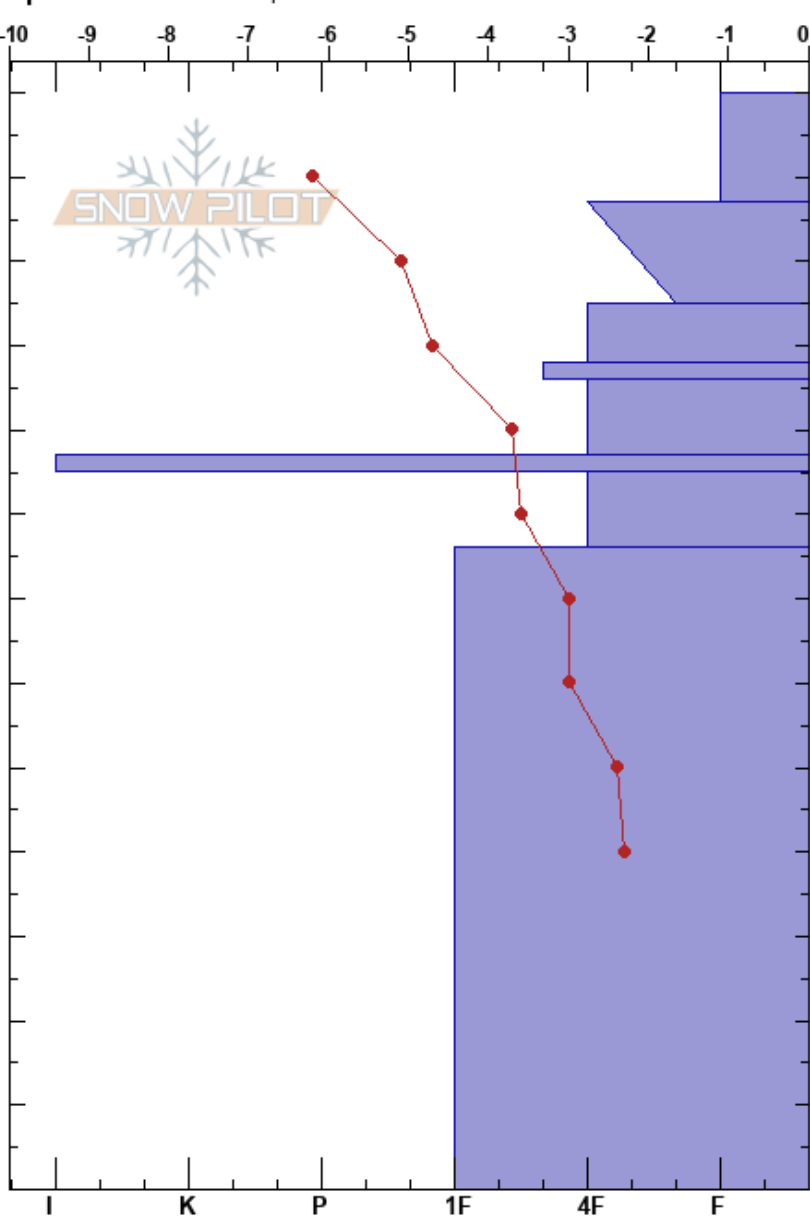

Co-pilot glade  
 San Francisco Peaks  
 AZ  
 Elevation: 10598 ft  
 Aspect: 285°  
 Specifics: We skied slope

Rick Stanionis  
 01/01/2020 - 12:30pm  
 Co-ord: 12S 436848W 3911053N  
 Slope Angle: 22°  
 Wind Loading:

Stability: **HS:130**  
 Air Temperature: 0.4°C PF:30 105-98cm:Problematic layer  
 Sky Cover: BKN  
 Precipitation: NO  
 Wind: Light Breeze

Elevation (cm)	Crystal		Moisture	$\rho$ kg/m <sup>3</sup>	Stability tests & Layer comments
	Form	Size			
130					
120	(+)	1			
110	⊙				←ECTN15 @112cm
100	⊠	1			
90	⊞				
80	⊞				
70					
60					
50					
40	⊞	1.5			
30					
20					
10					
0					