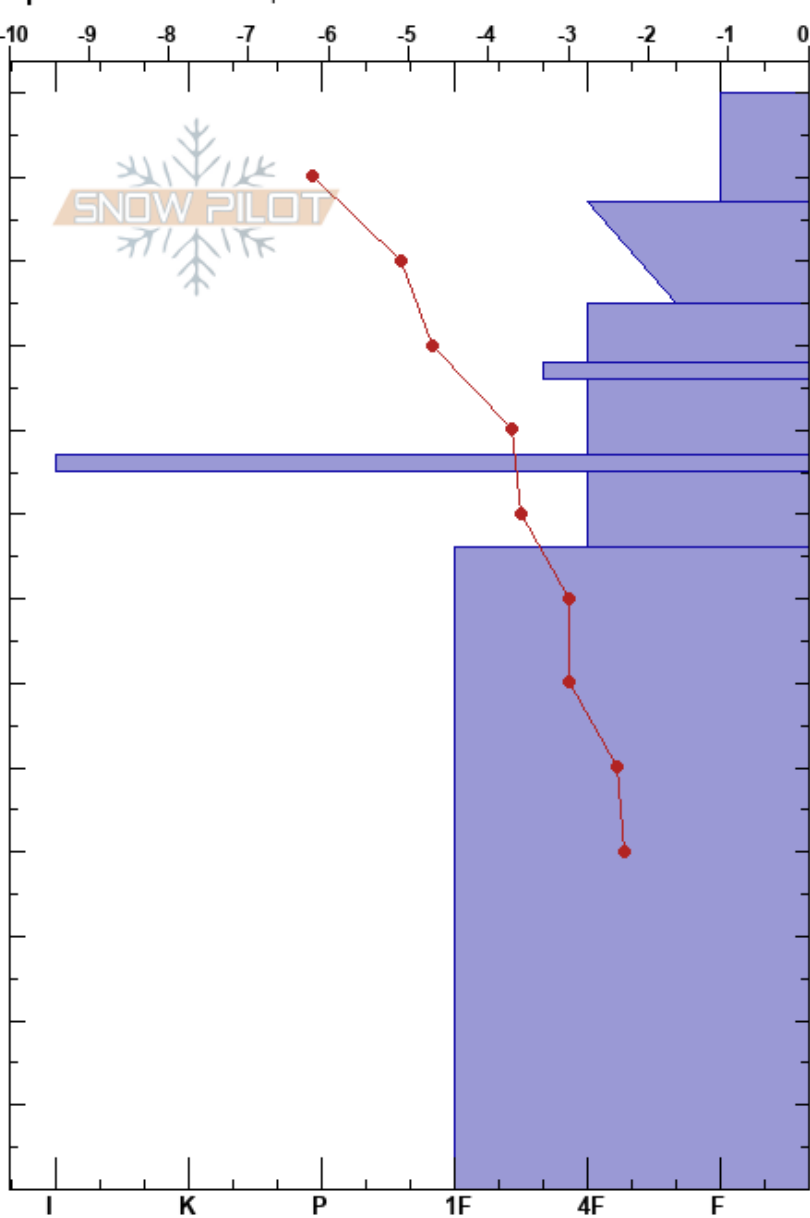

Co-pilot glade
 San Francisco Peaks
 AZ
 Elevation: 10598 ft
 Aspect: 285°
 Specifics: We skied slope

Rick Stanionis
 01/01/2020 - 12:30pm
 Co-ord: 12S 436848W 3911053N
 Slope Angle: 22°
 Wind Loading:

Stability: HS:130
 Air Temperature: 0.4°C PF:30 105-98cm:Problematic layer
 Sky Cover: BKN
 Precipitation: NO
 Wind: Light Breeze

Elevation (cm)	Crystal		Moisture	ρ kg/m ³	Stability tests & Layer comments
	Form	Size			
130					
120	(+)	1			
110	⊙				←ECTN15 @112cm
100	⊠	1			
95	□				
90	⊖				
85	=				
80	□				
70					
60					
50					
40	□	1.5			
30					
20					
10					
0					