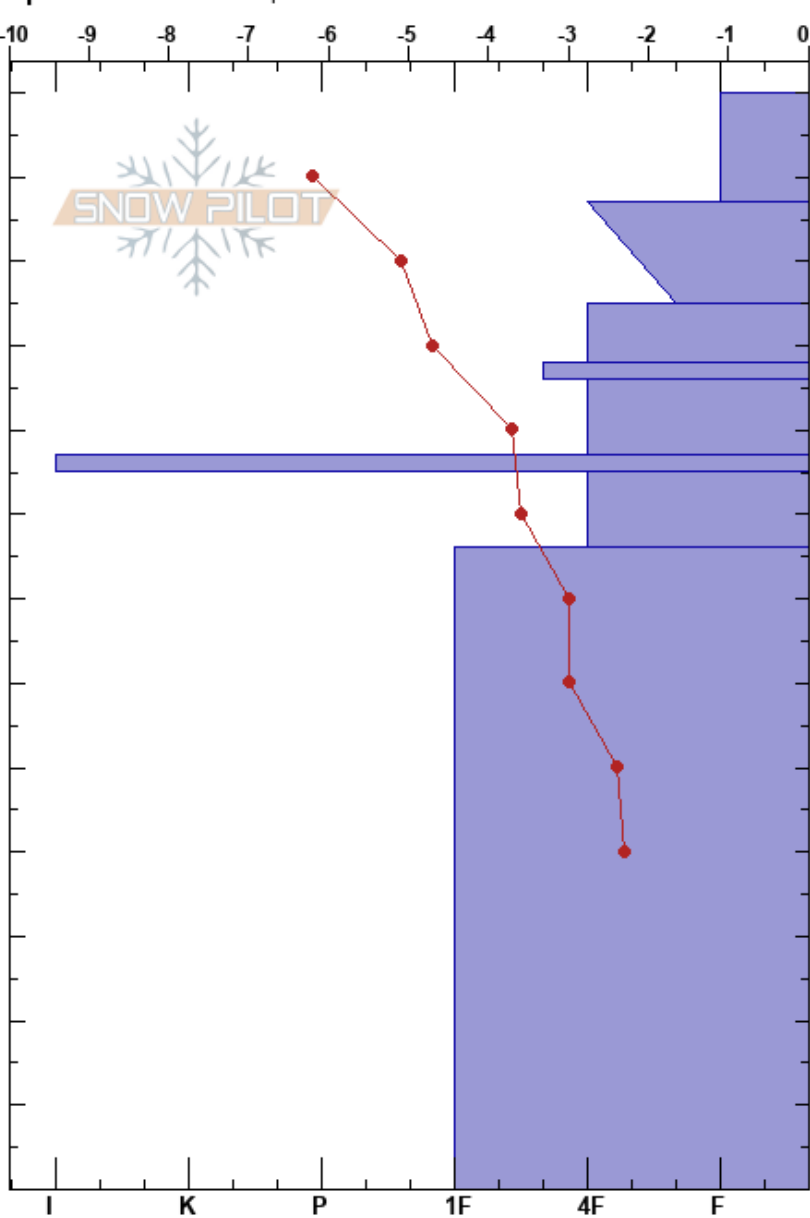

Co-pilot glade  
 San Francisco Peaks  
 AZ  
 Elevation: 10598 ft  
 Aspect: 285°  
 Specifics: We skied slope

Rick Stanionis  
 01/01/2020 - 12:30pm  
 Co-ord: 12S 436848W 3911053N  
 Slope Angle: 22°  
 Wind Loading:

Stability: HS:130  
 Air Temperature: 0.4°C PF:30 105-98cm:Problematic layer  
 Sky Cover: BKN  
 Precipitation: NO  
 Wind: Light Breeze

Elevation (cm)	Crystal		Moisture	$\rho$ kg/m <sup>3</sup>	Stability tests & Layer comments
	Form	Size			
130					
120	(+)	1			
110	⊙				←ECTN15 @112cm
100	⊠	1			
95	□				
90	⊖				
85	=				
80	□				
70					
60					
50					
40	□	1.5			
30					
20					
10					
0					