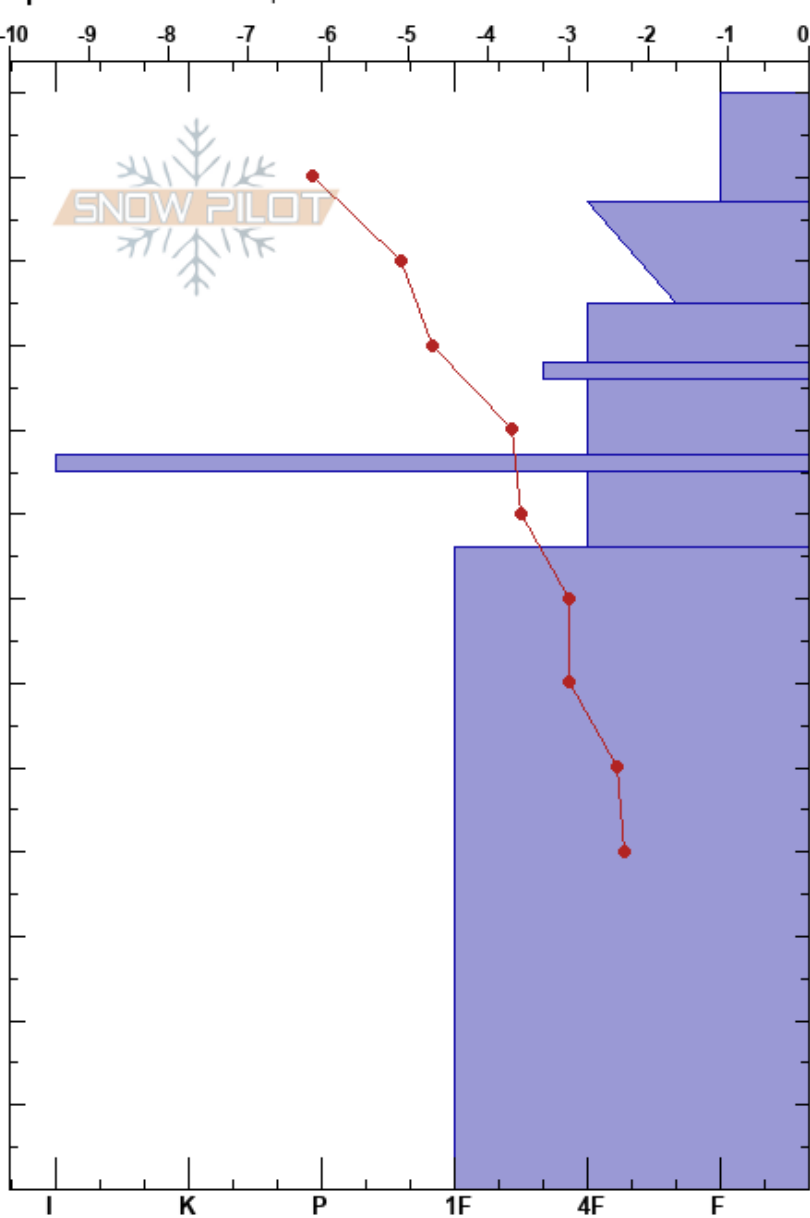

Co-pilot glade
 San Francisco Peaks
 AZ
 Elevation: 10598 ft
 Aspect: 285°
 Specifics: We skied slope

Rick Stanionis
 01/01/2020 - 12:30pm
 Co-ord: 12S 436848W 3911053N
 Slope Angle: 22°
 Wind Loading:

Stability: **HS:130** **Layer Notes:**
 Air Temperature: 0.4°C **PF:30** 105-98cm:Problematic layer
 Sky Cover: BKN
 Precipitation: NO
 Wind: Light Breeze

Height (cm)	Crystal		Moisture	ρ kg/m ³	Stability tests & Layer comments
	Form	Size			
130					
120	(+)	1			
110	⊙				← ECTN15 @112cm
100	⊠	1			
95	□				
90	⊖				
85	=				
80	□				
70					
60					
50					
40	□	1.5			
30					
20					
10					
0					