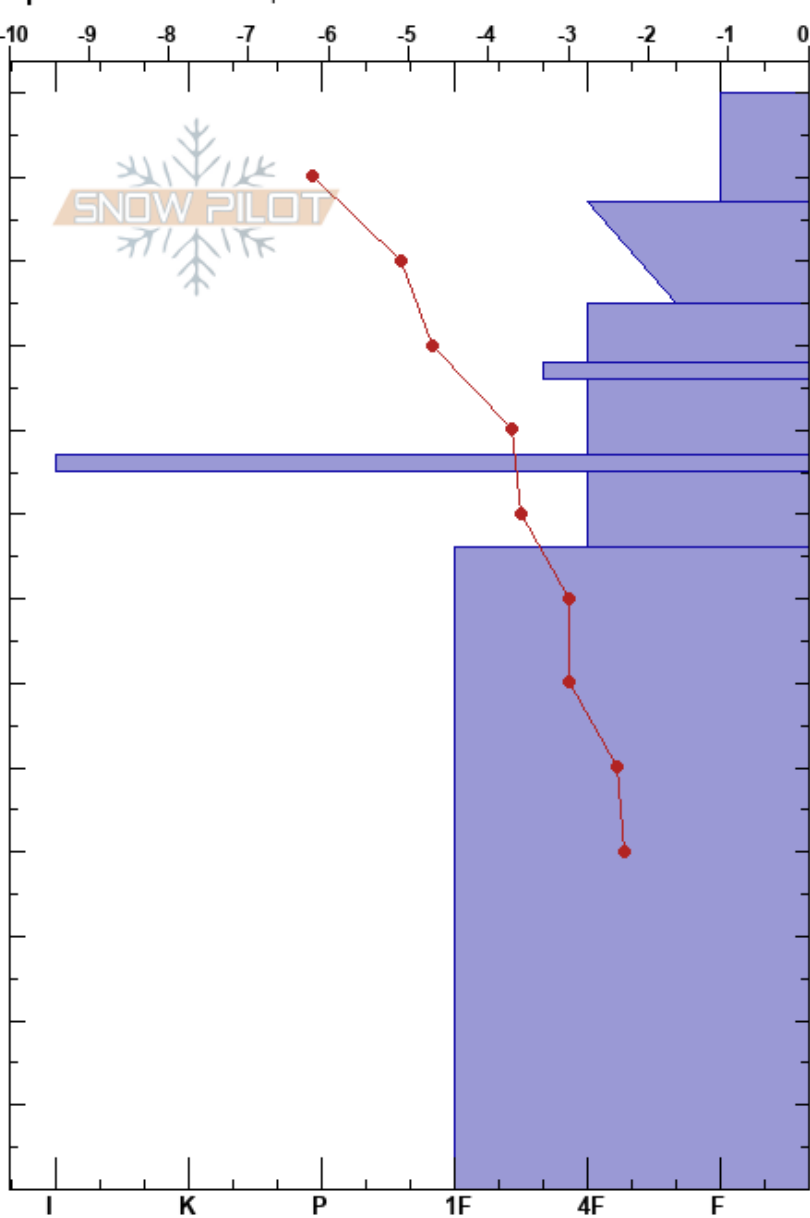

Co-pilot glade
 San Francisco Peaks
 AZ
 Elevation: 10598 ft
 Aspect: 285°
 Specifics: We skied slope

Rick Stanionis
 01/01/2020 - 12:30pm
 Co-ord: 12S 436848W 3911053N
 Slope Angle: 22°
 Wind Loading:

Stability: **HS:130**
 Air Temperature: 0.4°C PF:30 105-98cm:Problematic layer
 Sky Cover: BKN
 Precipitation: NO
 Wind: Light Breeze

Elevation (cm)	Crystal		Moisture	ρ kg/m ³	Stability tests & Layer comments
	Form	Size			
130					
120	(+)	1			
110	⊙				←ECTN15 @112cm
100	⊠	1			
95	□				
90	⊖				
85	=				
80	□				
70					
60					
50					
40	□	1.5			
30					
20					
10					
0					