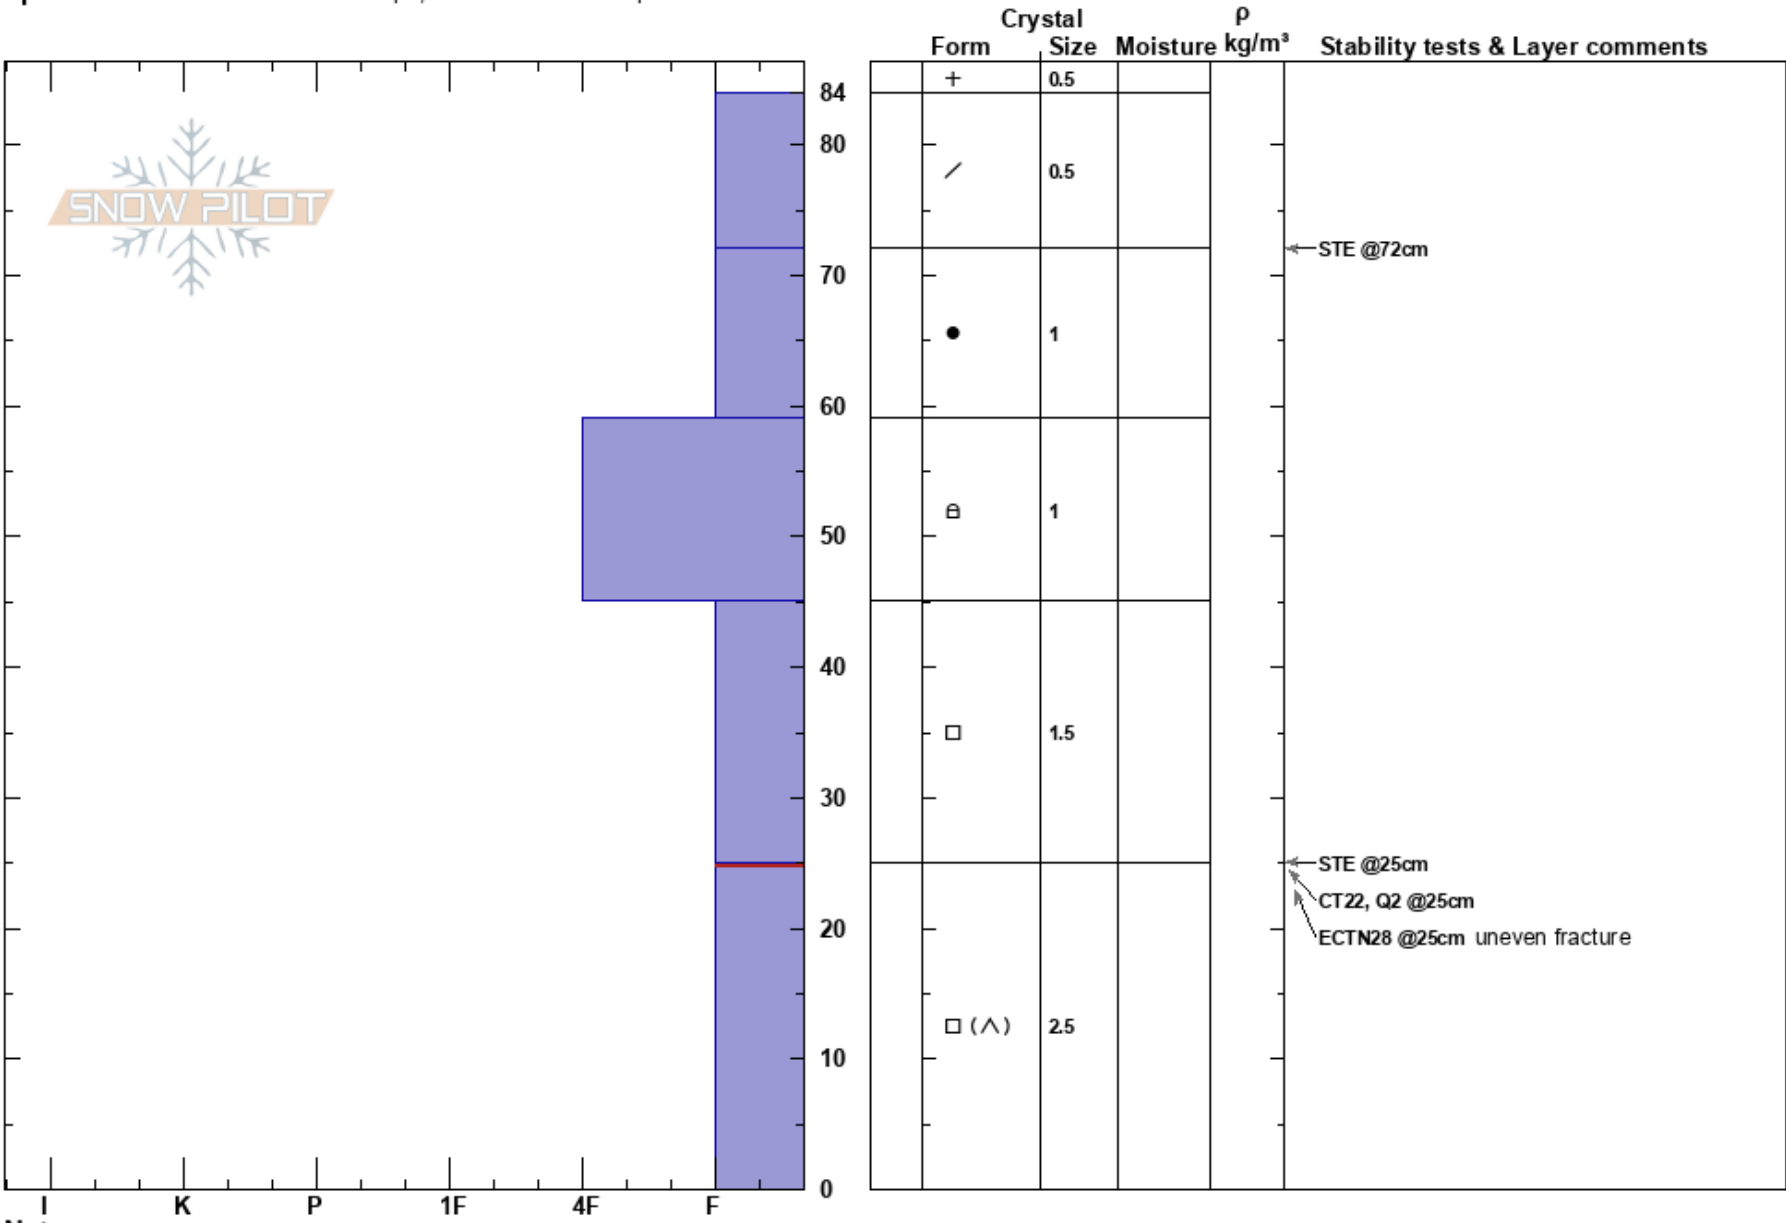

Meadow Mtn
 Bruce Hodgkins
 Gore Range
 CO
 Elevation: 9758 ft
 Aspect: 340°
 Specifics: Snowmobile tracks on slope; We snowmobiled slope

Stability: Good
 Air Temperature: -6°C
 Sky Cover: OVC
 Precipitation: S-1
 Wind: Calm

HS:84
 PF:40
 25-0cm: Problematic layer

Notes: