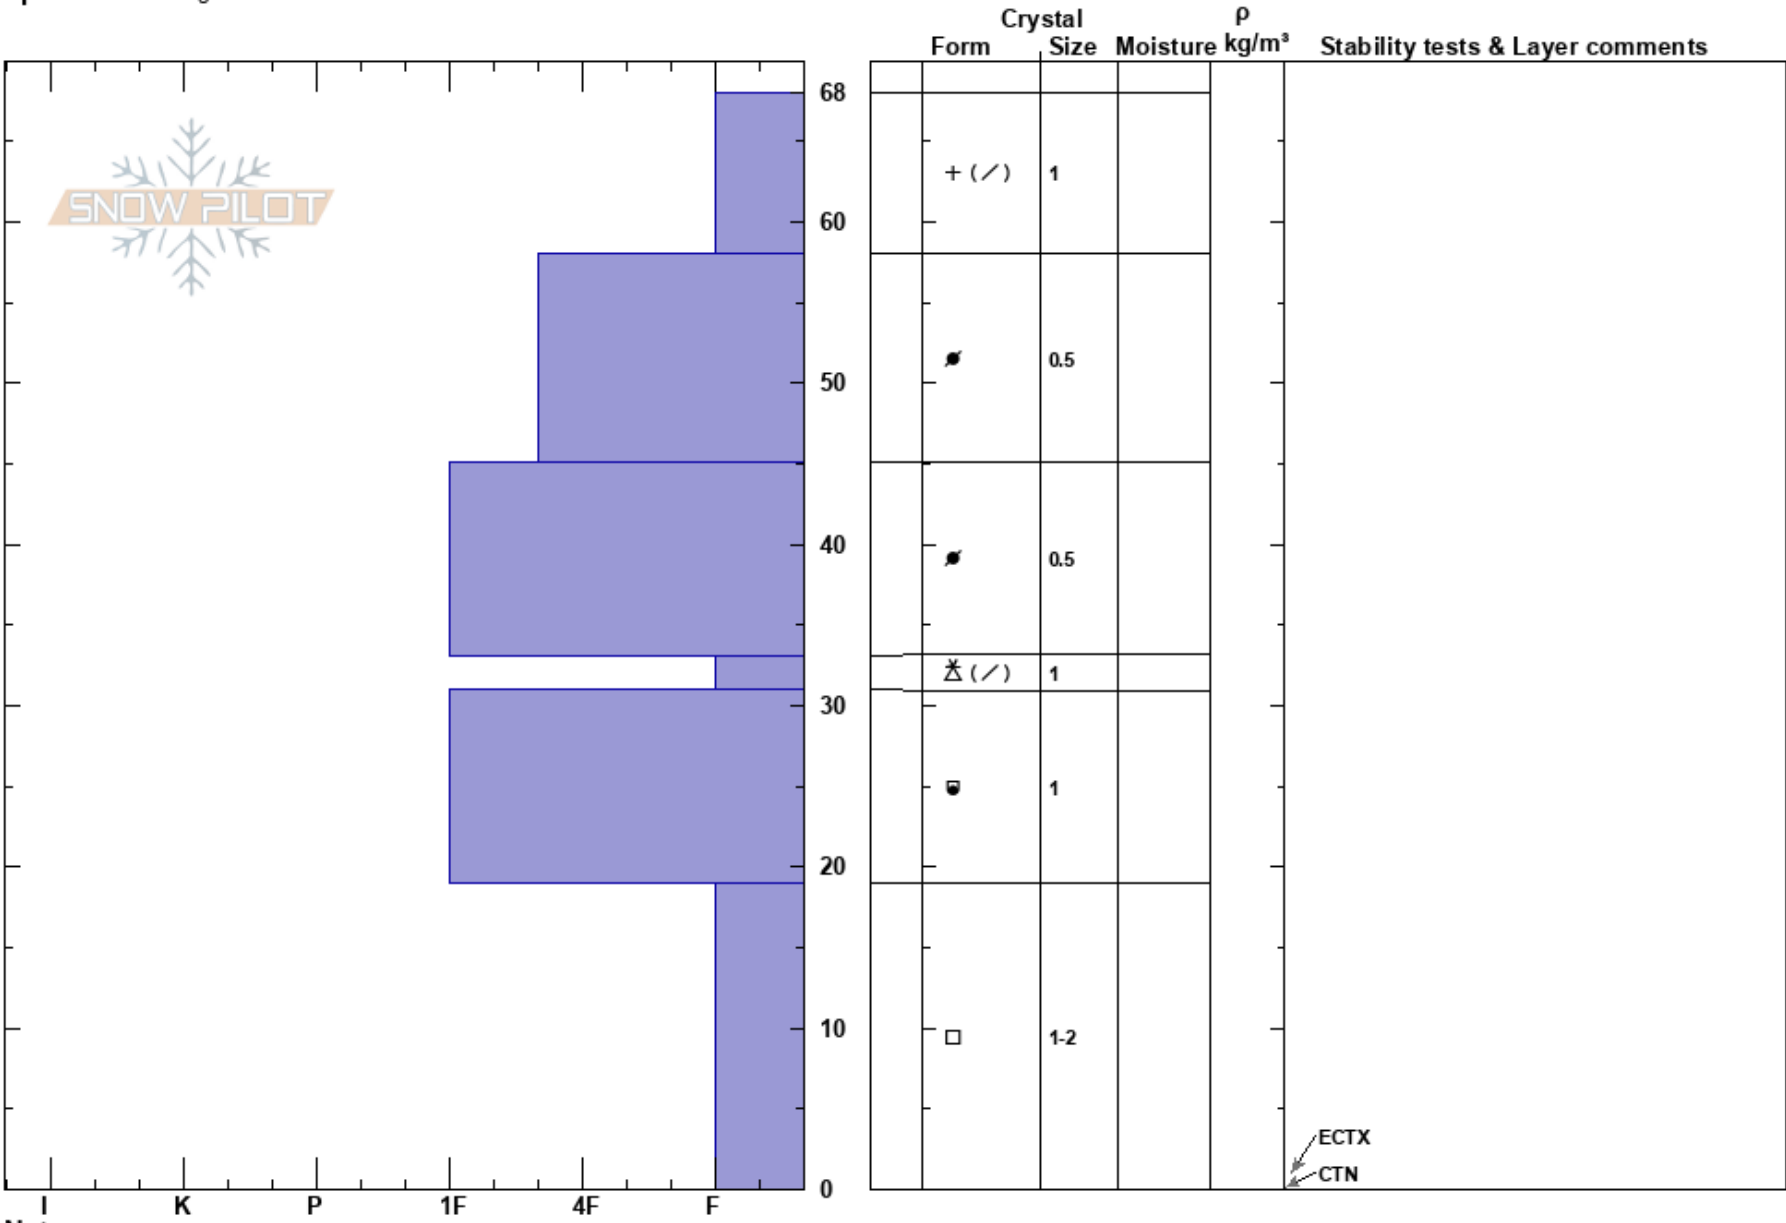

Pipeline
 Sangre de Cristo Range
 NM
 Elevation: 11625 ft
 Aspect: N
 Specifics: Pit dug in a Ski Area

Jordan Osterman
 12/27/2019 - 10:00am
 Co-ord: 36.57895N, -105.45420W
 Slope Angle: 35°
 Wind Loading: no

Stability:
 Air Temperature: -6°C
 Sky Cover: CLR
 Precipitation: NO
 Wind: SW Calm

Layer Notes:

HS:68
 PF:50
 PS:20

ECTX
 CTN

Notes: