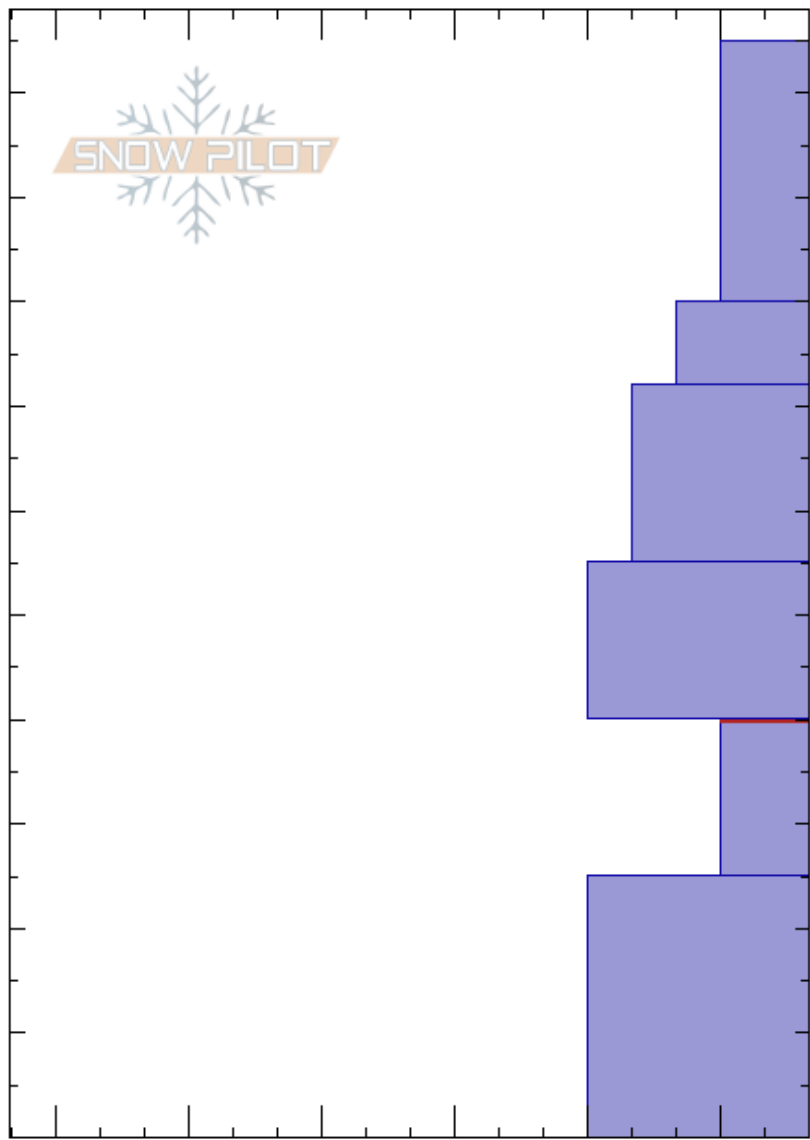

Bacon Rind Meadow
Madison Range-S
MT

Doug Chabot-Admin
01/01/2020 - 11:05am
Co-ord: 44.95837N, -111.09656W
Slope Angle: 24°
Wind Loading: no

Stability: Poor
Air Temperature: -10°C
Sky Cover: X
Precipitation: S1
Wind:

HS:105
Layer Notes:
40-25cm:Problematic layer

Elevation: 8569 ft
Aspect: 85°

Specifics: Ski tracks on slope; We skied slope

Crystal Form	Crystal Size	Moisture	ρ kg/m ³	Stability tests & Layer comments
+				
/ (●)	0.5(0.5)			
⊖	1			
⊖ (□)	1.5			
⋈	6-20			←ECTP24 @40cm
⋈	8-10			