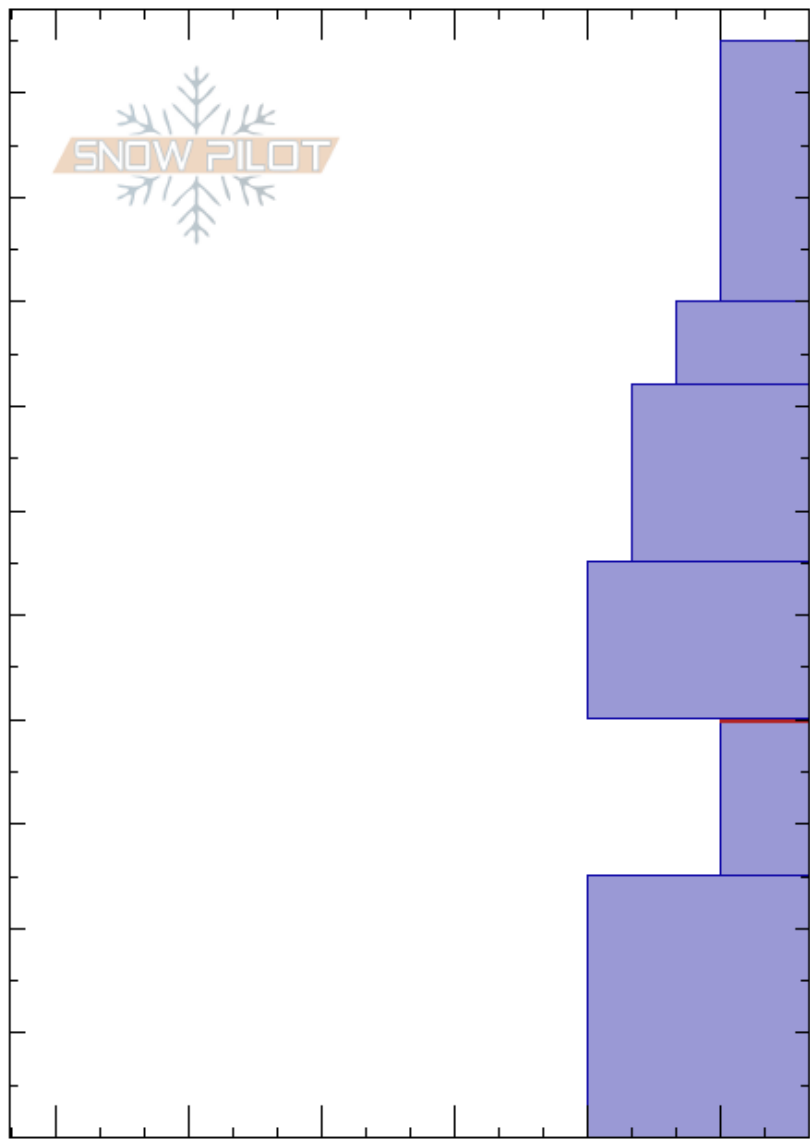

Bacon Rind Meadow
Madison Range-S
MT

Doug Chabot-Admin
01/01/2020 - 11:05am
Co-ord: 44.95837N, -111.09656W
Slope Angle: 24°
Wind Loading: no

Stability: Poor
Air Temperature: -10°C
Sky Cover: X
Precipitation: S1
Wind:

HS:105
Layer Notes:
40-25cm: Problematic layer

Elevation: 8569 ft
Aspect: 85°

Specifics: Ski tracks on slope; We skied slope

Crystal Form	Crystal Size	Moisture	ρ kg/m ³	Stability tests & Layer comments
+				
/ (●)	0.5(0.5)			
⊖	1			
⊖ (□)	1.5			
⋈	6-20			← ECTP24 @40cm
⋈	8-10			