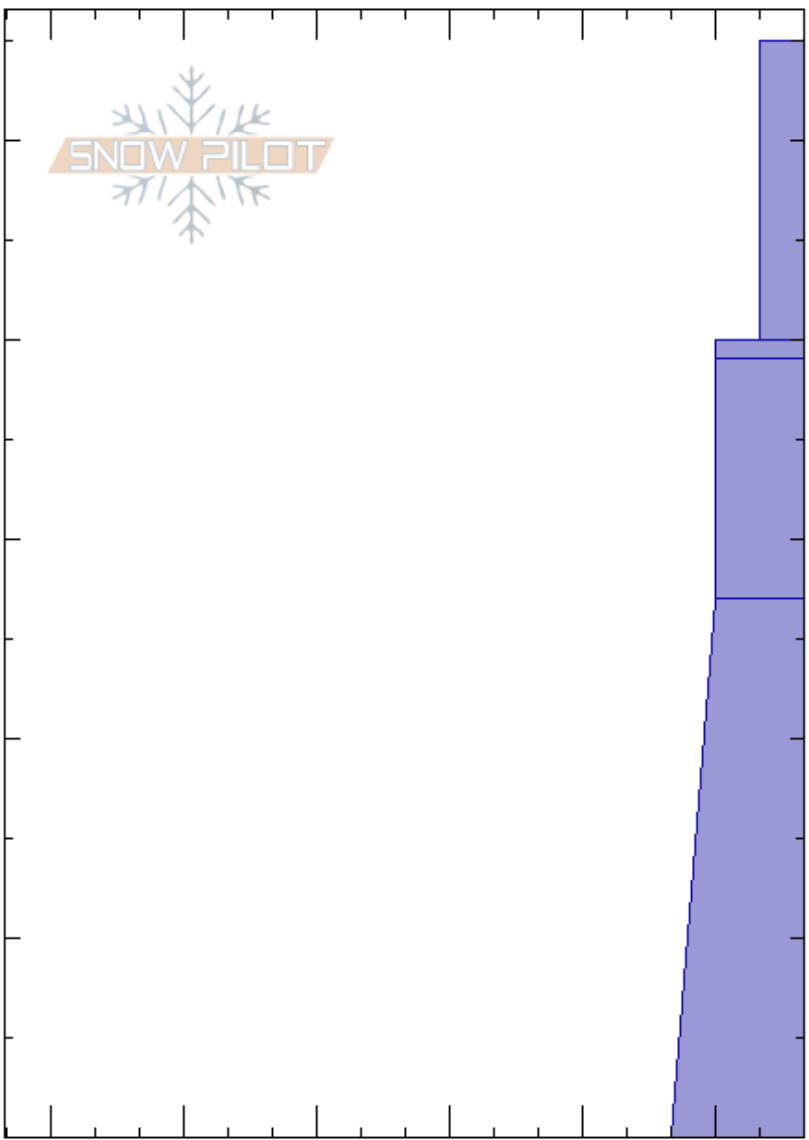

Bacon Rind Low
 Madison Range-S
 MT
Elevation:
Aspect: 120°
Specifics:

Doug Chabot-Admin
 01/01/2020 - 10:00am
Co-ord:
Slope Angle: 32°
Wind Loading: no

Stability: Fair Unstable **HS:**55
Air Temperature: -9°C **PF:**55
Sky Cover: OVC
Precipitation: S1
Wind:

Layer Notes:

Crystal Form	Crystal Size	Moisture	ρ kg/m ³	Stability tests & Layer comments
+				
∅	1			← ECTN2 @40cm
⊖	0.5-1			
	2-4			

Notes: