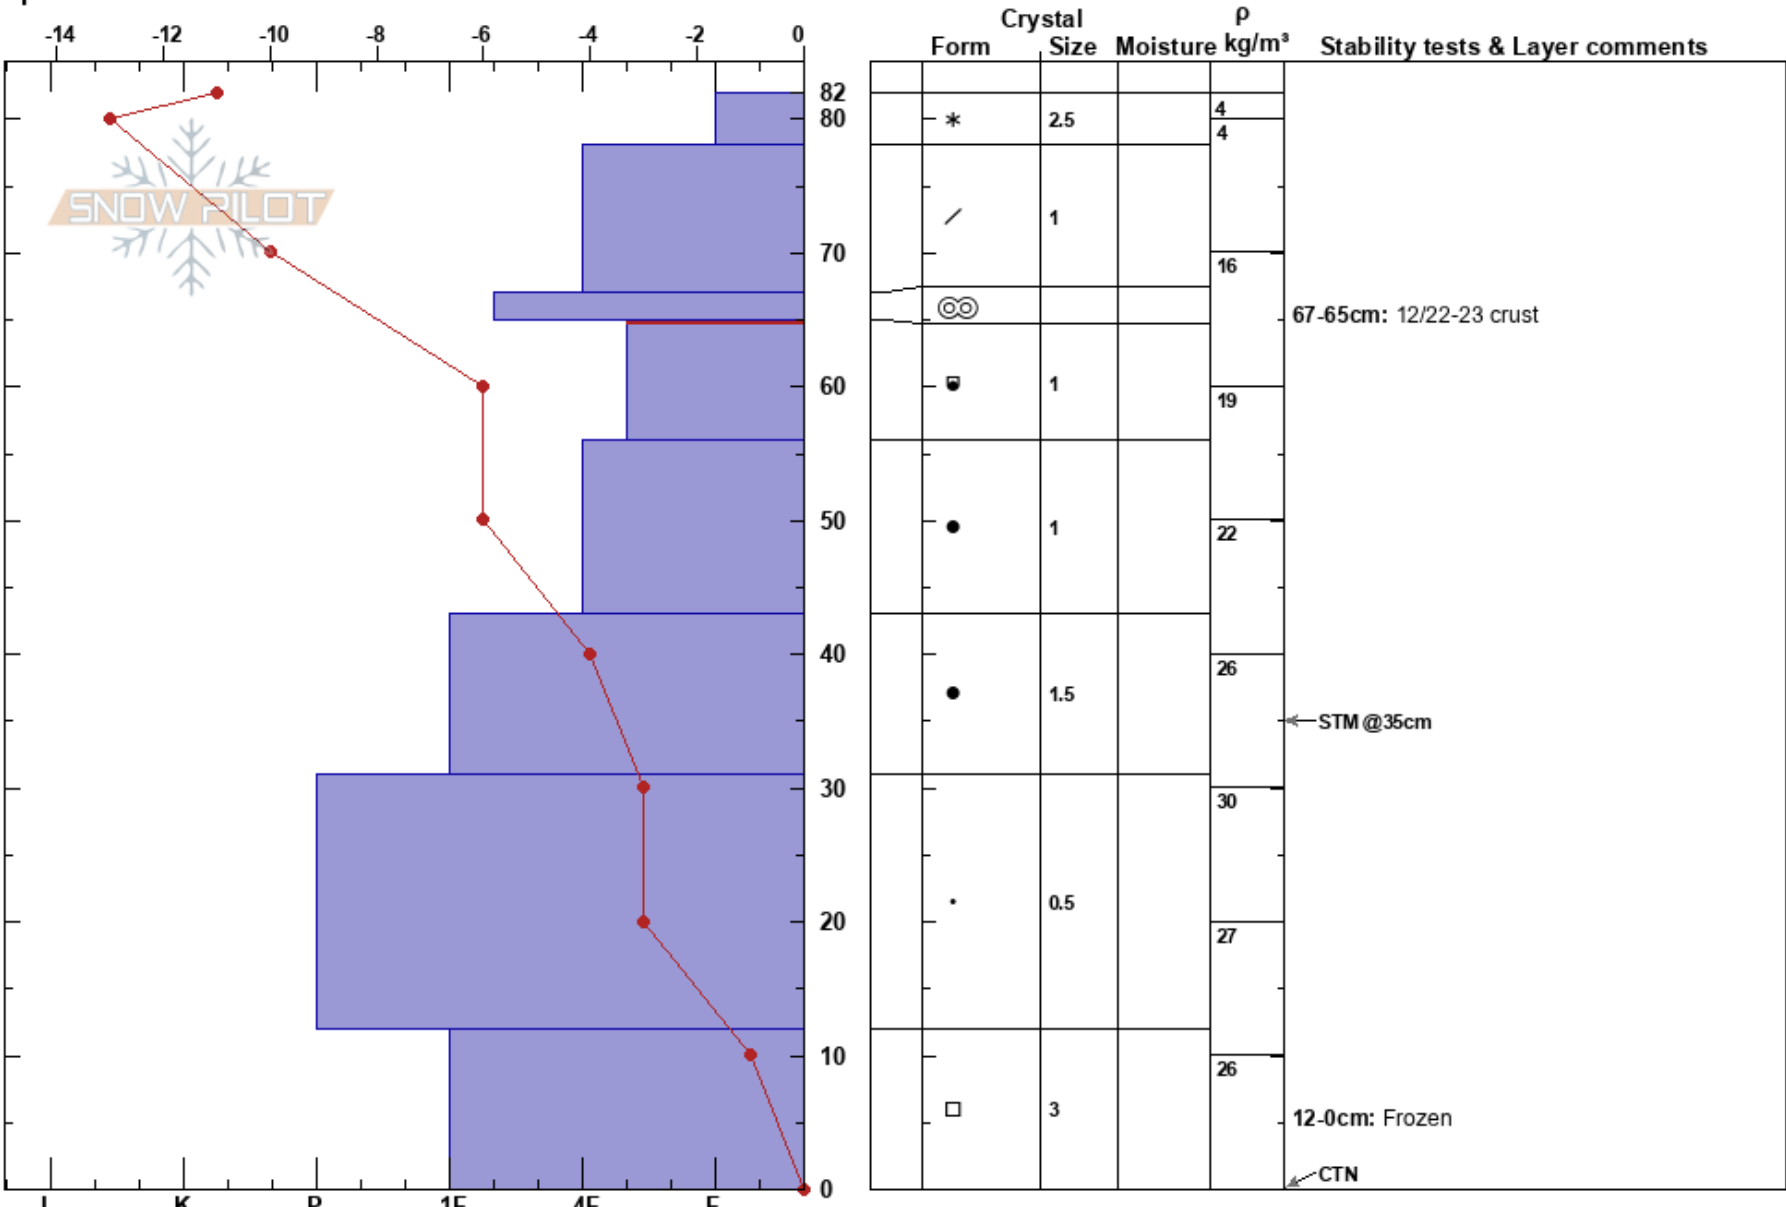

Spruces Monthly
 Wasatch Range
 UT
 Elevation: 2246 m
 Aspect:
 Specifics:

Tim Rogers
 12/31/2019 - 11:00am
 Co-ord: 40.64149N, -111.63757W
 Slope Angle:
 Wind Loading:

Stability:
 Air Temperature: 19°C
 Sky Cover: BKN
 Precipitation: NO
 Wind: SW Light Breeze

HS:82
 Layer Notes:
 67-65cm: 12/22-23 crust
 65-56cm: Problematic layer
 12-0cm: Frozen

Notes: Density reflects % of water. December monthly pit by Greg Dollhausen and Tim Rogers