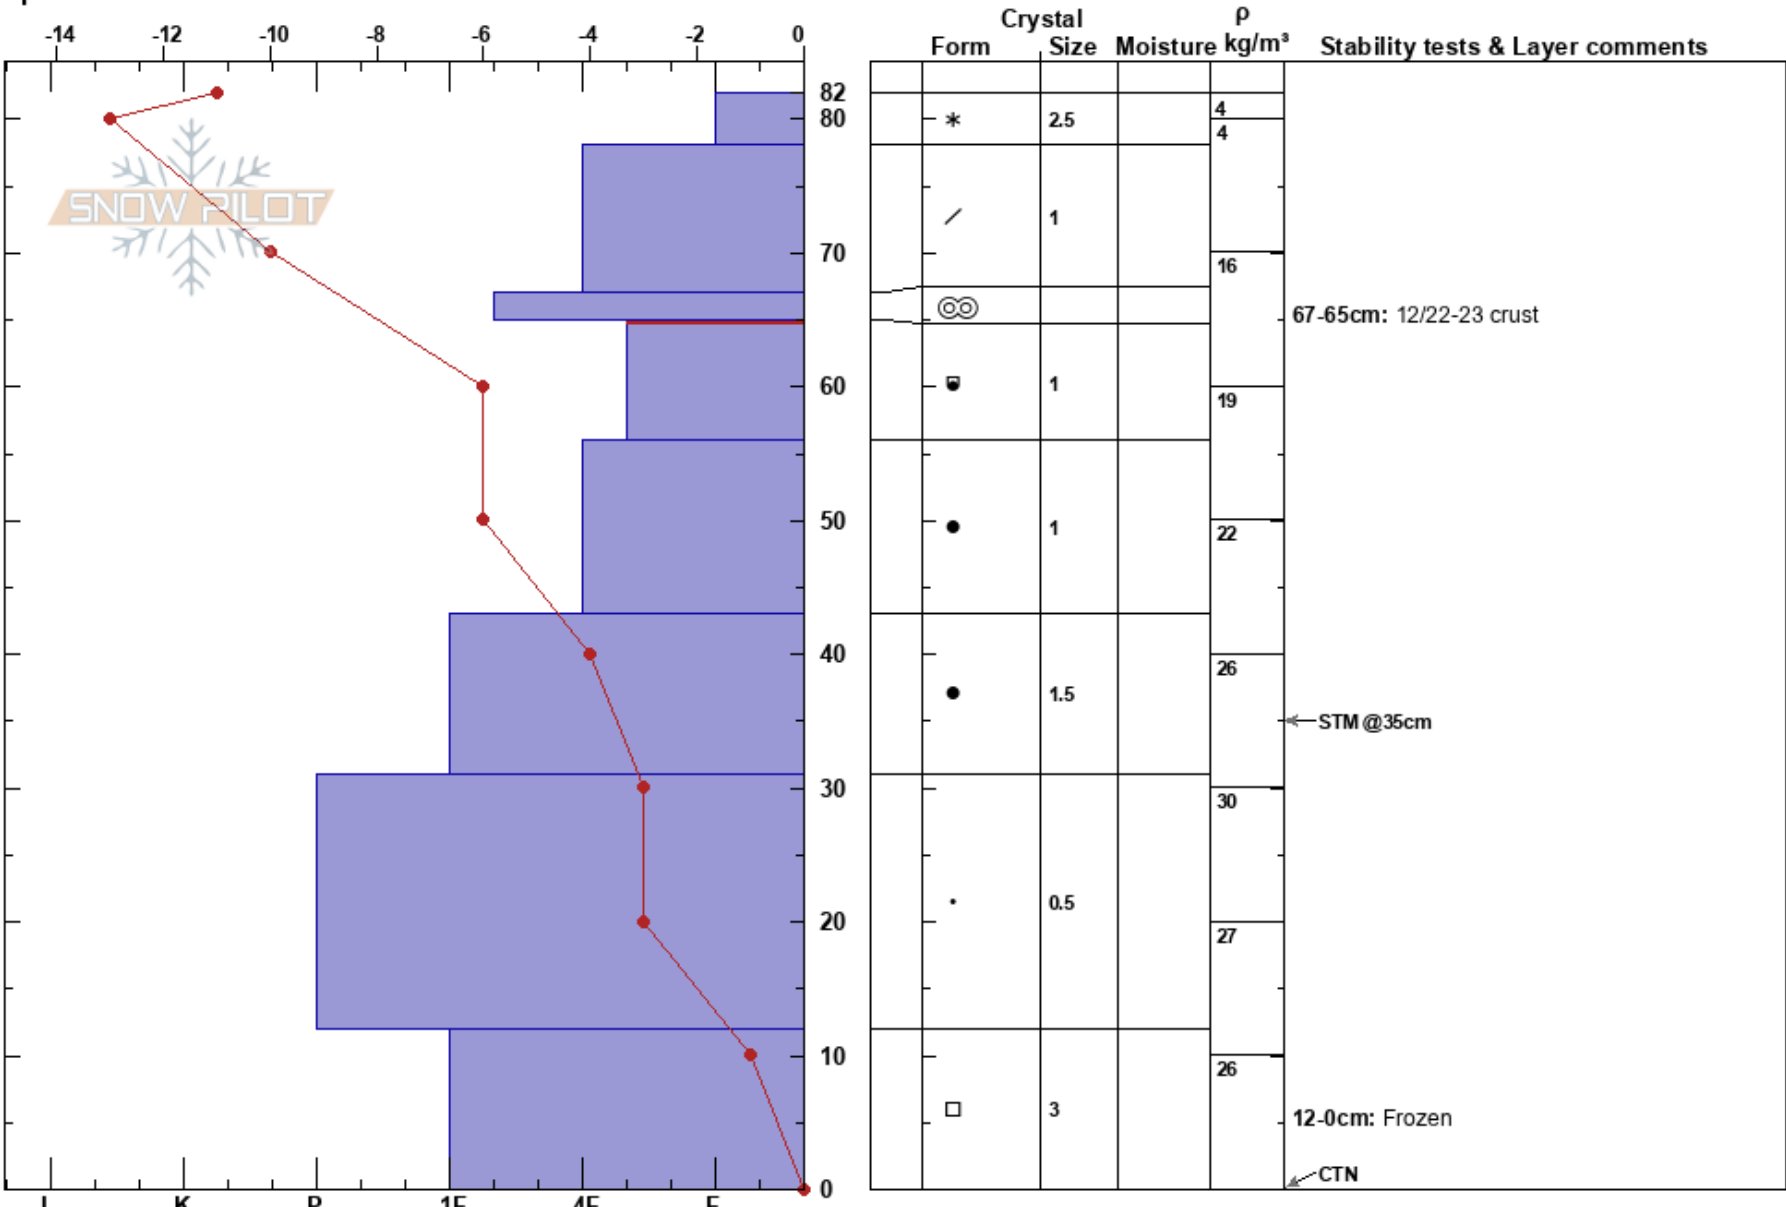

Spruces Monthly  
 Wasatch Range  
 UT  
 Elevation: 2246 m  
 Aspect:  
 Specifics:

Tim Rogers  
 12/31/2019 - 11:00am  
 Co-ord: 40.64149N, -111.63757W  
 Slope Angle:  
 Wind Loading:

Stability:  
 Air Temperature: 19°C  
 Sky Cover: BKN  
 Precipitation: NO  
 Wind: SW Light Breeze

HS:82  
 Layer Notes:  
 67-65cm: 12/22-23 crust  
 65-56cm: Problematic layer  
 12-0cm: Frozen

Notes: Density reflects % of water. December monthly pit by Greg Dollhausen and Tim Rogers