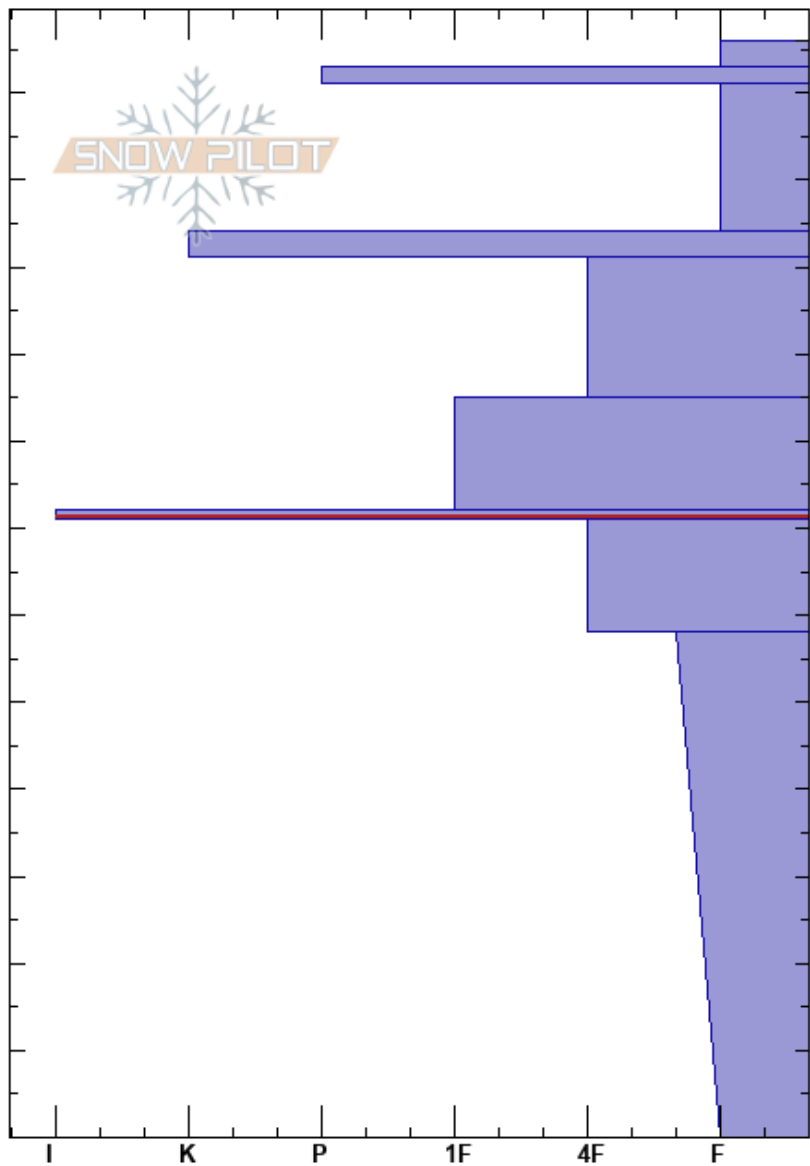

Barnettes Bluff
 Rattlesnake Mtns
 MT
 Elevation: 7399 ft
 Aspect: 10°
 Specifics:

Matt Radlowski
 02/18/2017 - 12:00pm
 Co-ord: 47.03920N, -113.99682W
 Slope Angle: 35°
 Wind Loading: yes

Stability: Fair
 Air Temperature: 0°C
 Sky Cover: BKN
 Precipitation: NO
 Wind: SW Light Breeze

HS:126
 PF:50
 72-71cm:Problematic layer

Height (cm)	Crystal		Moisture	ρ kg/m ³	Stability tests & Layer comments
	Form	Size			
126					
120	⊙				← CT12, Q3 @121cm
110	•				
100	⊙				← ECTN14 @104cm
90	•				
85					← ECTN26 @85cm
80	•				
71	■				← ECTN27 @71cm
60	∅ (∅)				
50					
46					← CT14, Q3 @46cm
30	^				
20					
10					
0					