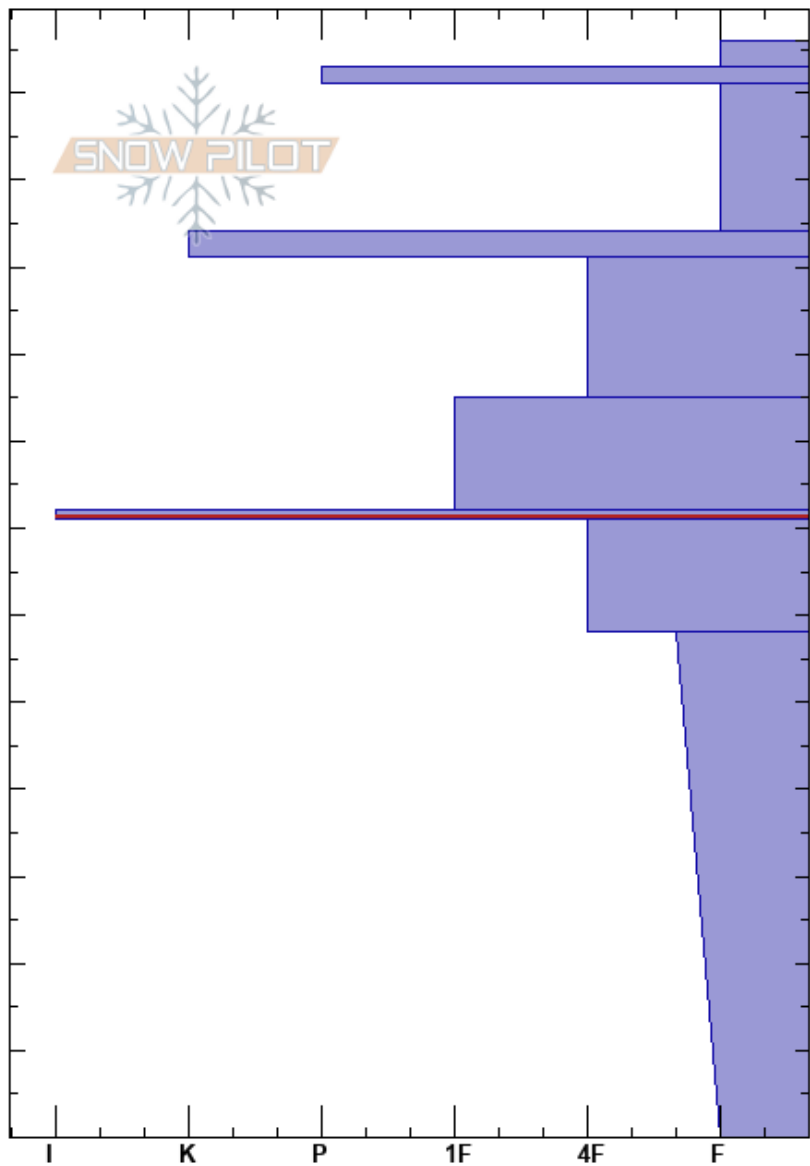

Barnettes Bluff  
 Rattlesnake Mtns  
 MT  
 Elevation: 7399 ft  
 Aspect: 10°  
 Specifics:

Matt Radlowski  
 02/18/2017 - 12:00pm  
 Co-ord: 47.03920N, -113.99682W  
 Slope Angle: 35°  
 Wind Loading: yes

Stability: Fair  
 Air Temperature: 0°C  
 Sky Cover: BKN  
 Precipitation: NO  
 Wind: SW Light Breeze

HS:126  
 PF:50  
 72-71cm:Problematic layer

Height (cm)	Crystal		$\rho$ kg/m <sup>3</sup>	Stability tests & Layer comments
	Form	Size		
126				
121	⊙			← CT12, Q3 @121cm
110	•			
104	⊙			← ECTN14 @104cm
90	•			
85				← ECTN26 @85cm
80	•			
71	■			← ECTN27 @71cm
60	∅ (∅)			
50				
46				← CT14, Q3 @46cm
30	^			
20				
10				
0				