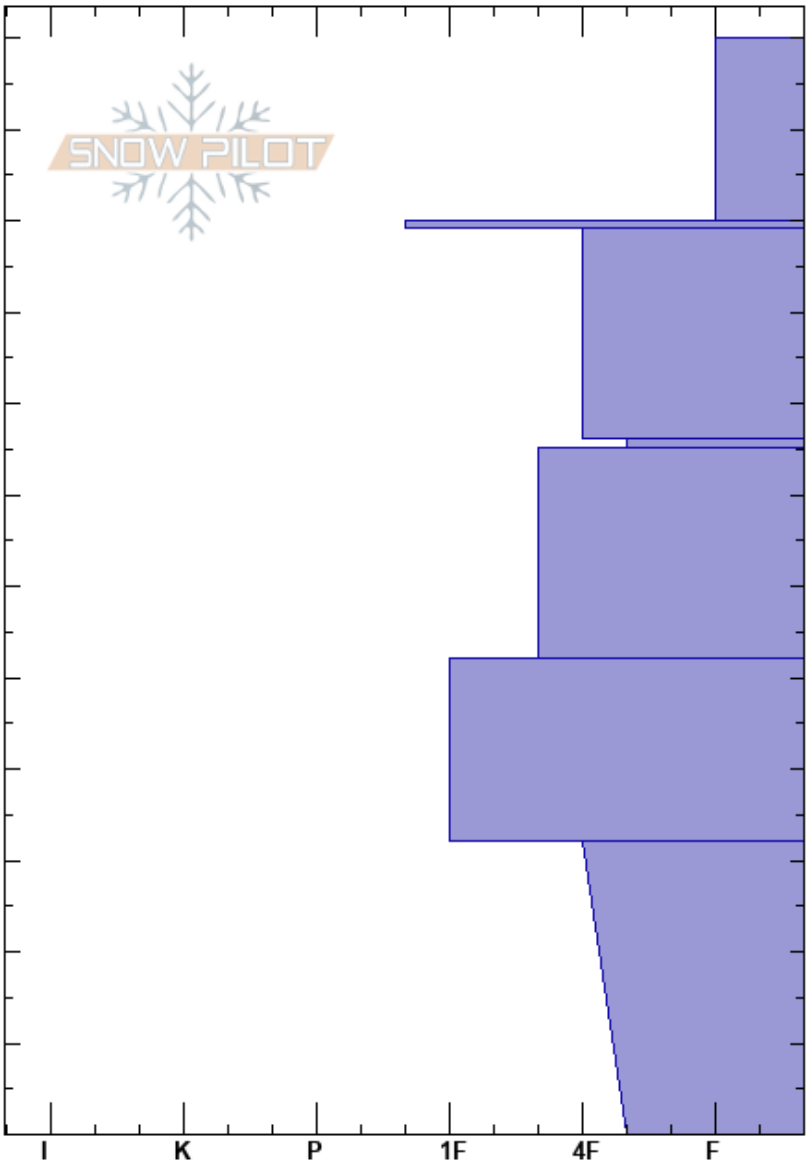

Reynolds
 Central Wasatch
 UT
 Elevation: 2846 m
 Aspect: N
 Specifics:

Nikki Champion
 12/31/2019 - 3:30pm
 Co-ord: 40.66263N, -111.64481W
 Slope Angle: 27°
 Wind Loading: previous

Stability:
 Air Temperature:
 Sky Cover: FEW
 Precipitation: NO
 Wind: NW Light Breeze

HS:120

Layer Notes:

Height (m)	Crystal		Moisture	ρ kg/m ³	Stability tests & Layer comments
	Form	Size			
120					
110					
100	⊙				
90	.				
80					
75	⊗				
70	.				
60					
50	.				
40	.				
30					
20	⊖				
10					
0					ECTX