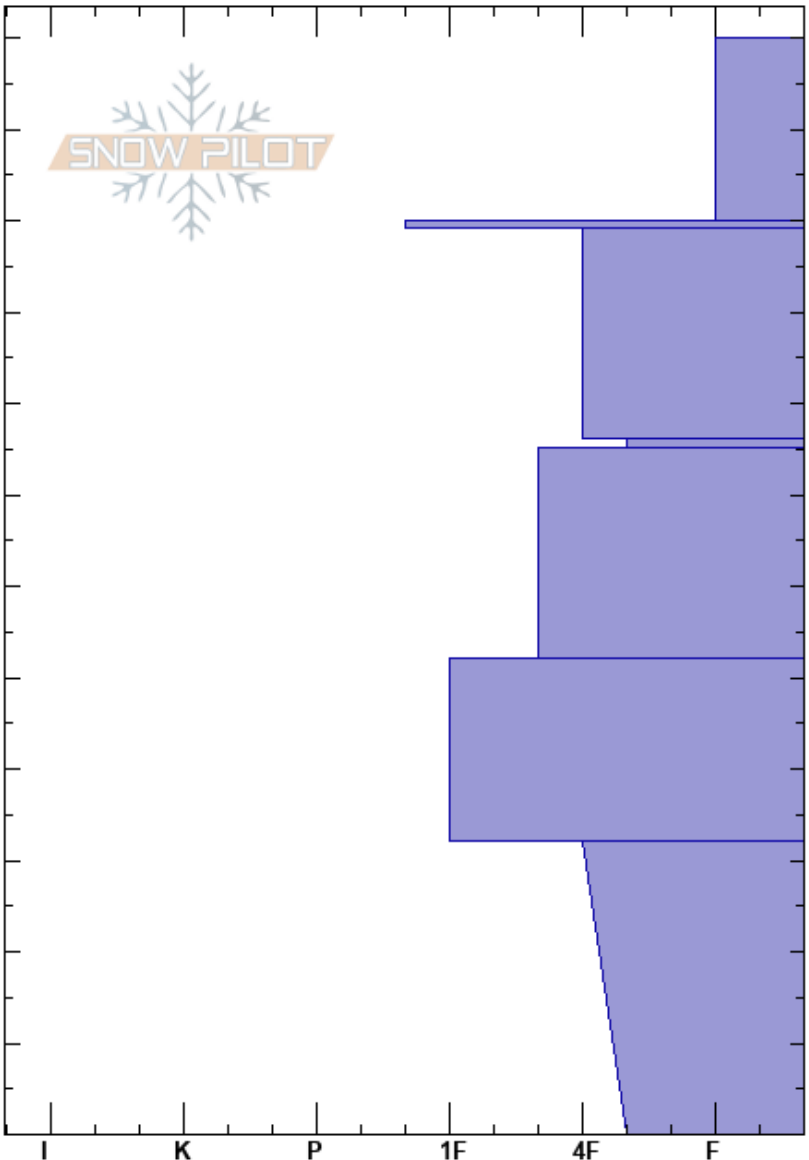

Reynolds
 Central Wasatch
 UT
 Elevation: 2846 m
 Aspect: N
 Specifics:

Nikki Champion
 12/31/2019 - 3:30pm
 Co-ord: 40.66263N, -111.64481W
 Slope Angle: 27°
 Wind Loading: previous

Stability:
 Air Temperature:
 Sky Cover: FEW
 Precipitation: NO
 Wind: NW Light Breeze

HS:120

Layer Notes:

Height (m)	Crystal		Moisture	ρ kg/m ³	Stability tests & Layer comments
	Form	Size			
120					
110					
100	⊙				
90	.				
80					
75	⊗				
70					
60	.				
50					
40	.				
30					
20					
10	⊖				
0					ECTX