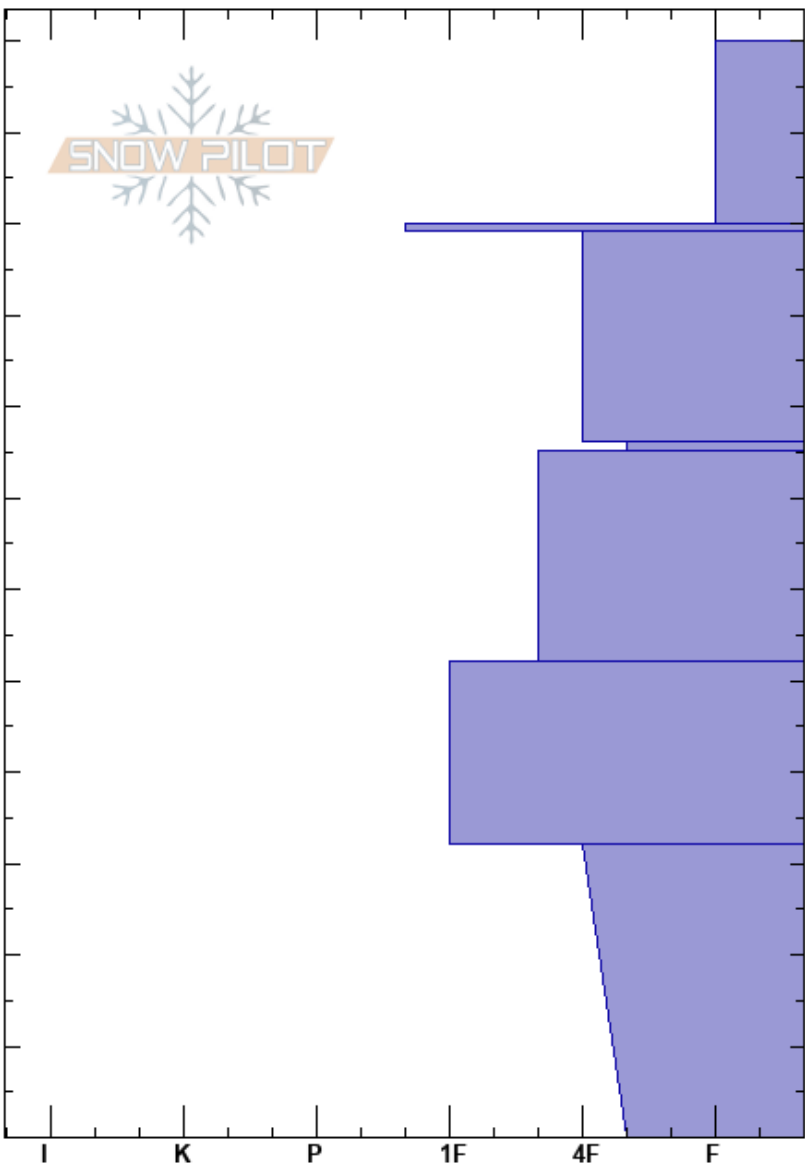

Reynolds
 Central Wasatch
 UT
 Elevation: 2846 m
 Aspect: N
 Specifics:

Nikki Champion
 12/31/2019 - 3:30pm
 Co-ord: 40.66263N, -111.64481W
 Slope Angle: 27°
 Wind Loading: previous

Stability:
 Air Temperature:
 Sky Cover: FEW
 Precipitation: NO
 Wind: NW Light Breeze

HS:120

Layer Notes:

Height (m)	Crystal		Moisture	ρ kg/m³	Stability tests & Layer comments
	Form	Size			
120					
110					
100	⊙				
90					
80					
75	⊗				
70					
60					
50					
40					
30					
20					
10	⊕				
0					ECTX