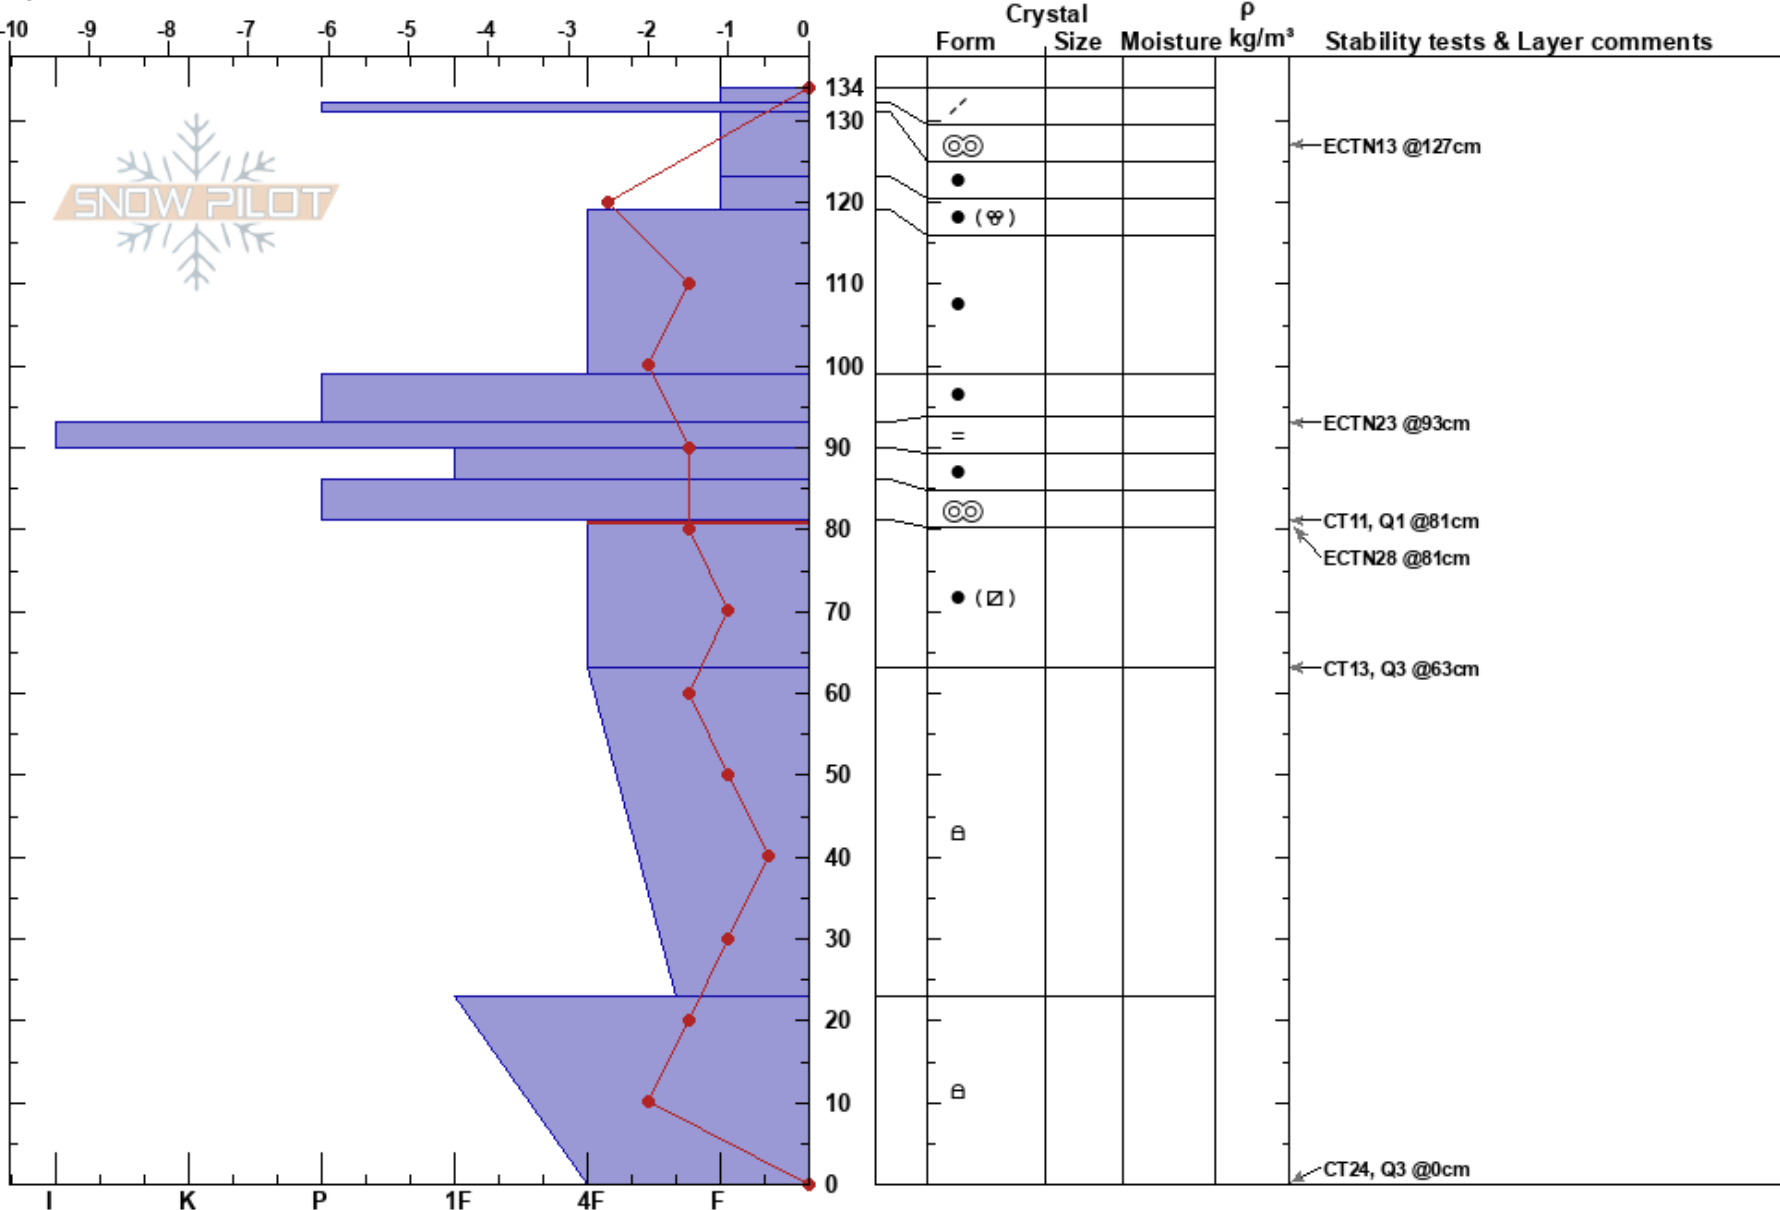

Jenny Bowl
 Rattlesnake Mtns
 MT
 Elevation: 7425 ft
 Aspect: 90°

Matt Radlowski
 02/18/2017 - 10:38am
 Co-ord: 47.03518N, -113.98822W
 Slope Angle: 28°
 Wind Loading: previous

Stability: Good
 Air Temperature: -2°C
 Sky Cover: BKN
 Precipitation: NO
 Wind: SW Light Breeze

HS:134
 Layer Notes:
 81-63cm: Problematic layer

Specifics: Ski tracks on slope

Notes: