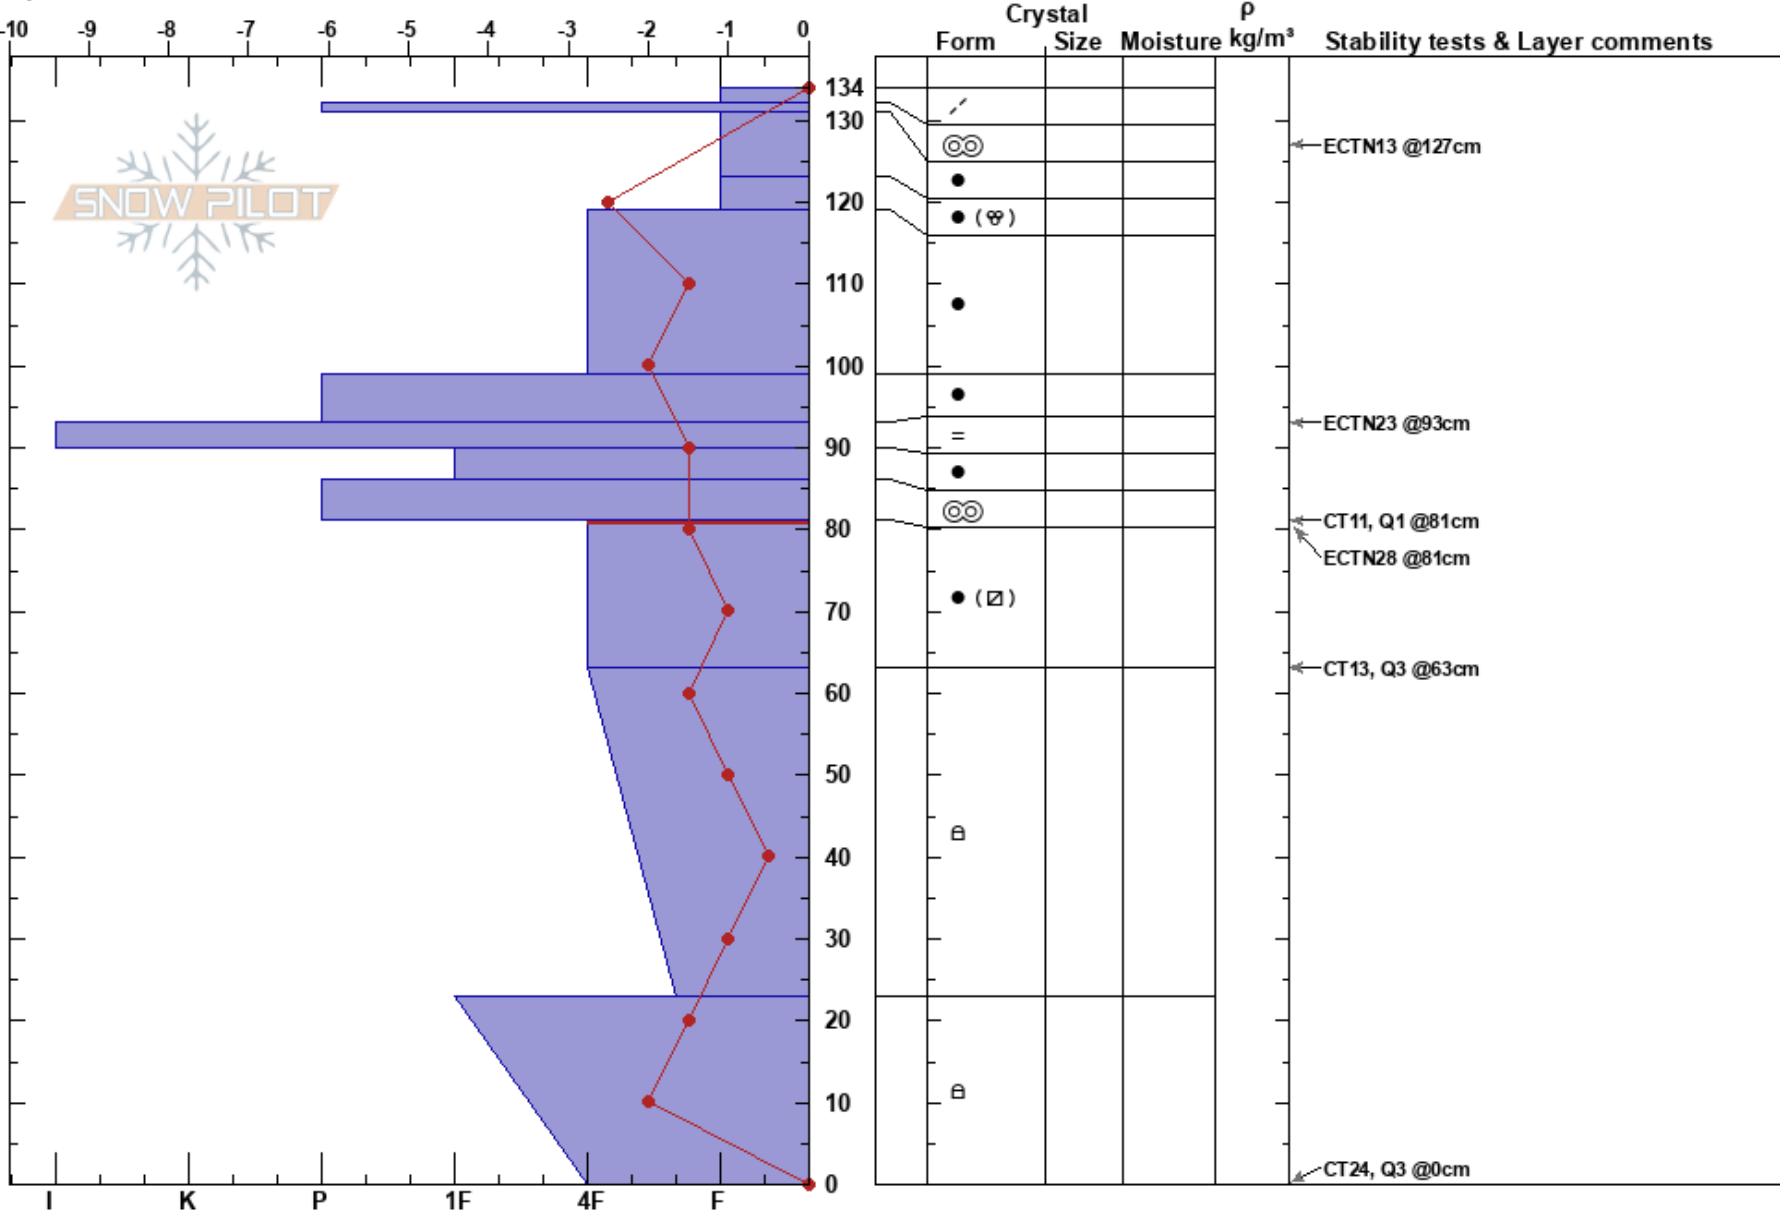

Jenny Bowl  
 Rattlesnake Mtns  
 MT  
 Elevation: 7425 ft  
 Aspect: 90°

Matt Radlowski  
 02/18/2017 - 10:38am  
 Co-ord: 47.03518N, -113.98822W  
 Slope Angle: 28°  
 Wind Loading: previous

Stability: Good  
 Air Temperature: -2°C  
 Sky Cover: BKN  
 Precipitation: NO  
 Wind: SW Light Breeze

HS:134  
 Layer Notes:  
 81-63cm: Problematic layer

Specifics: Ski tracks on slope

Notes: