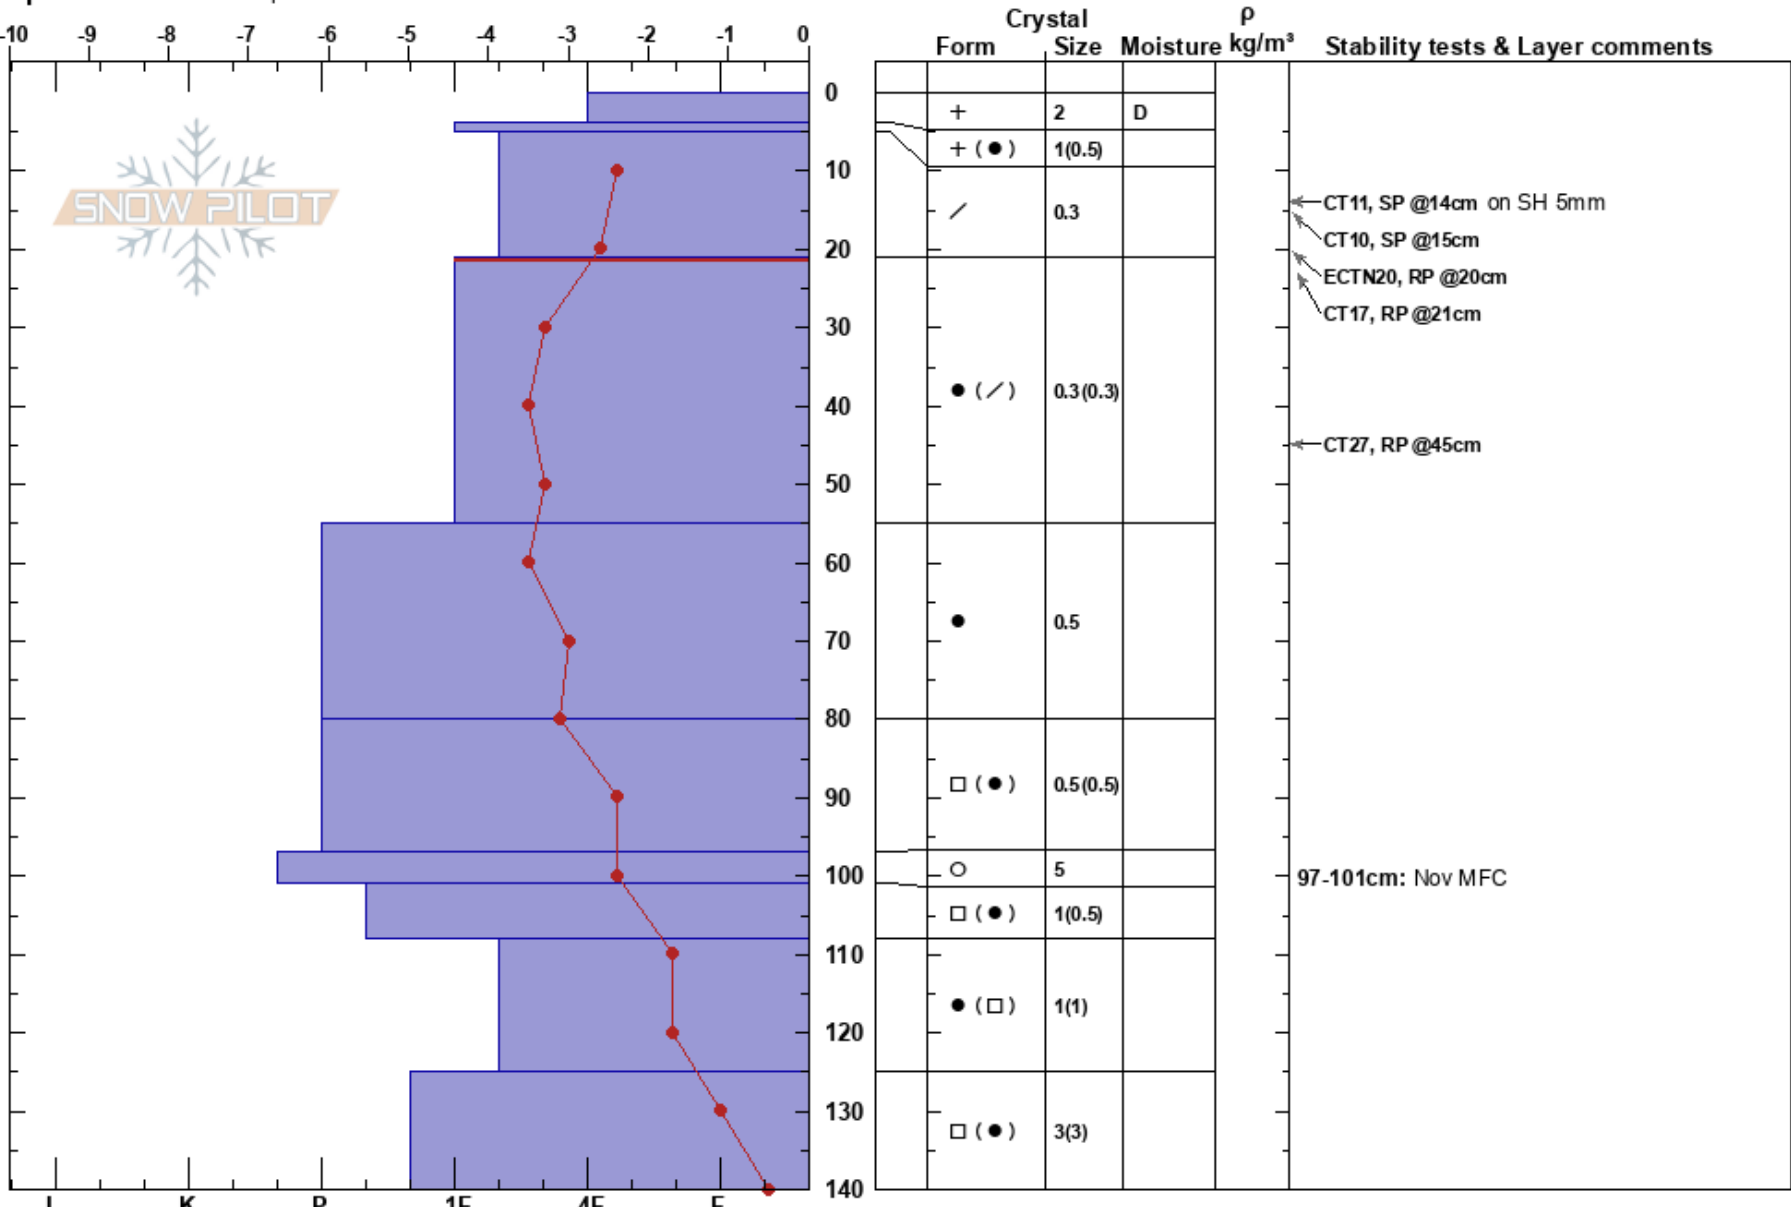

Fraser shoulder
 White Pass
 BC
 Elevation: 1236 m
 Aspect: NE
 Specifics: We skied slope

Jeni Rudisill
 31/12/2019 - 12:45
 Co-ord: 59.70410N, -135.09976E
 Slope Angle: 12°
 Wind Loading: previous

Stability: **HS:140**
 Air Temperature: -1.7°C **PF:25**
 Sky Cover: OVC **PS:5**
 Precipitation: S-1
 Wind: S Light Breeze
 21-55cm: Problematic layer
 97-101cm: Nov MFC

Notes: low angle slope near YAASUM on wind roll above Bryant Lake, safe slope selected to test for windslab propogation