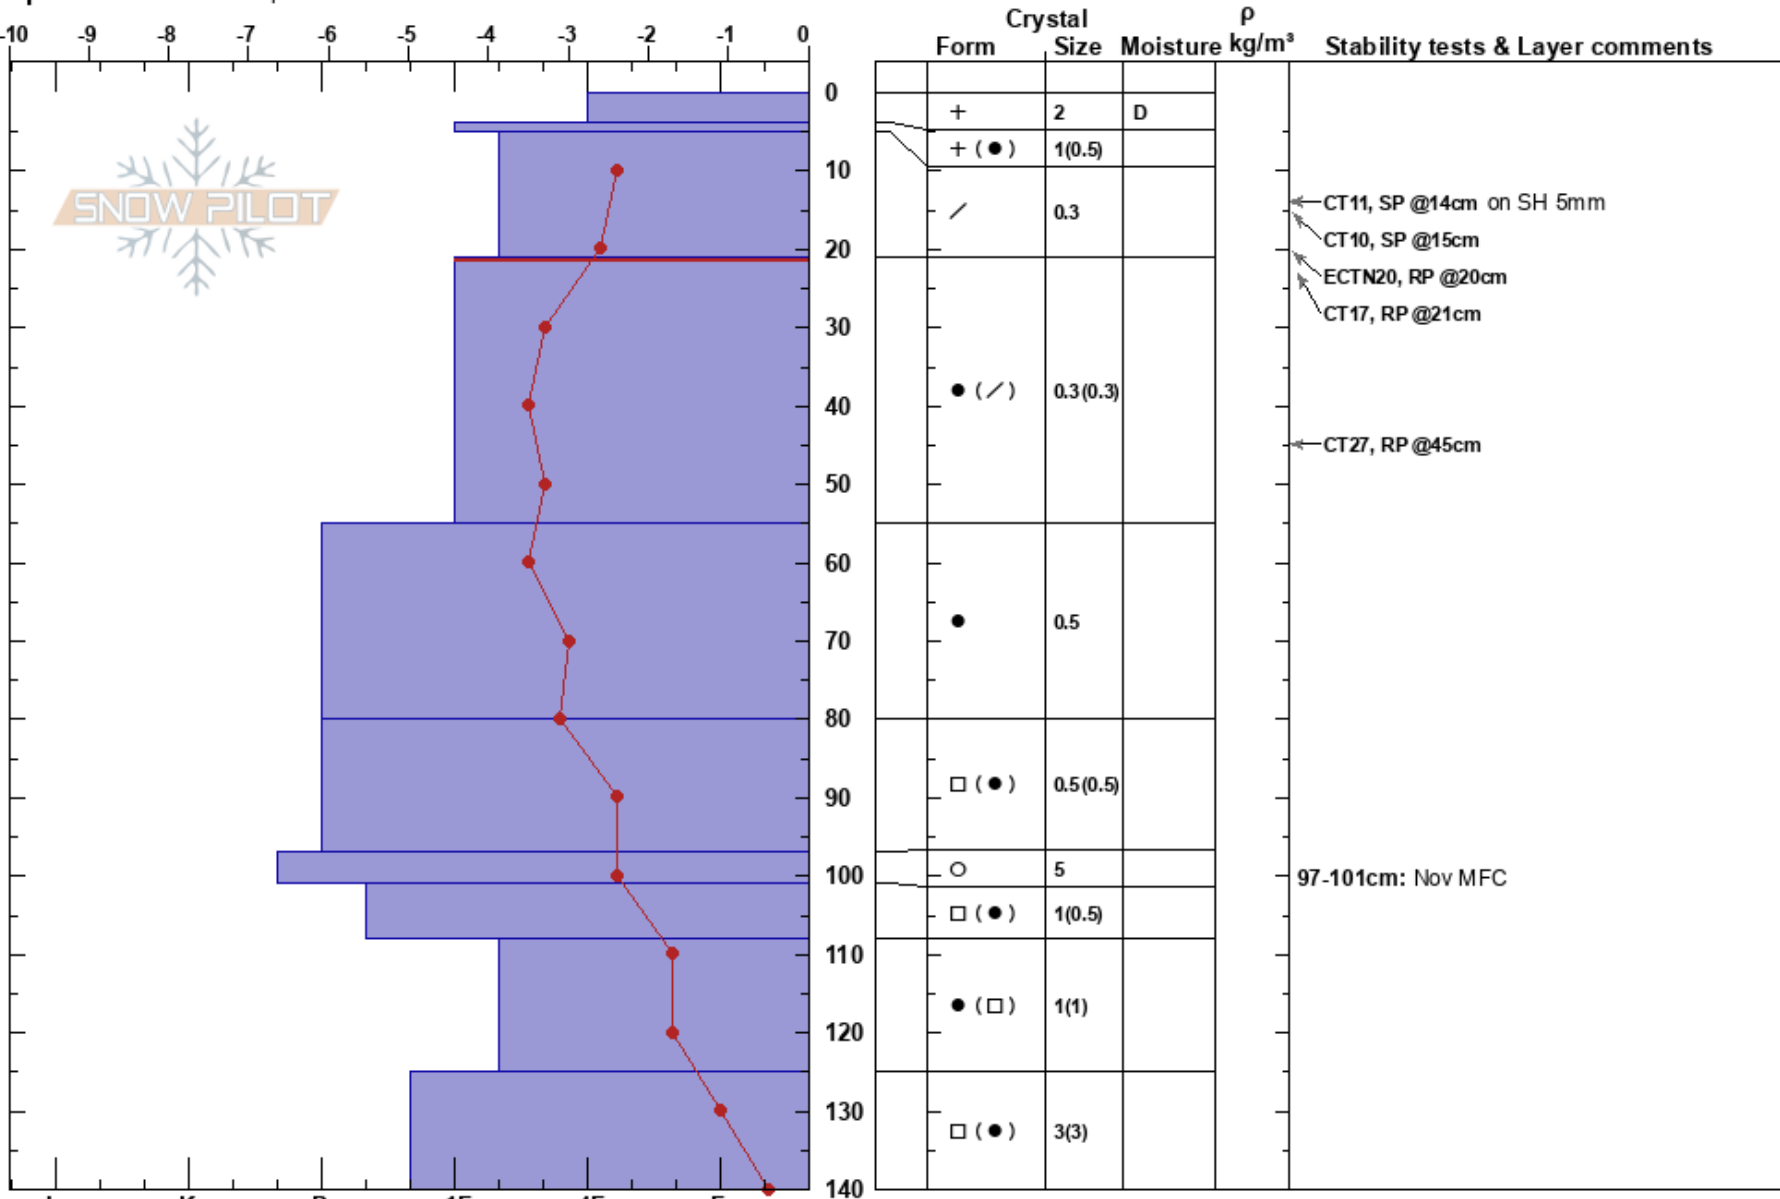

Fraser shoulder
 White Pass
 BC
Elevation: 1236 m
Aspect: NE
Specifics: We skied slope

Jeni Rudisill
 31/12/2019 - 12:45
Co-ord: 59.70410N, -135.09976E
Slope Angle: 12°
Wind Loading: previous

Stability:
Air Temperature: -1.7°C
Sky Cover: OVC
Precipitation: S-1
Wind: S Light Breeze

HS: 140
PF: 25
PS: 5

Layer Notes:
 21-55cm: Problematic layer
 97-101cm: Nov MFC

Notes: low angle slope near YAASUM on wind roll above Bryant Lake, safe slope selected to test for windslab propogation