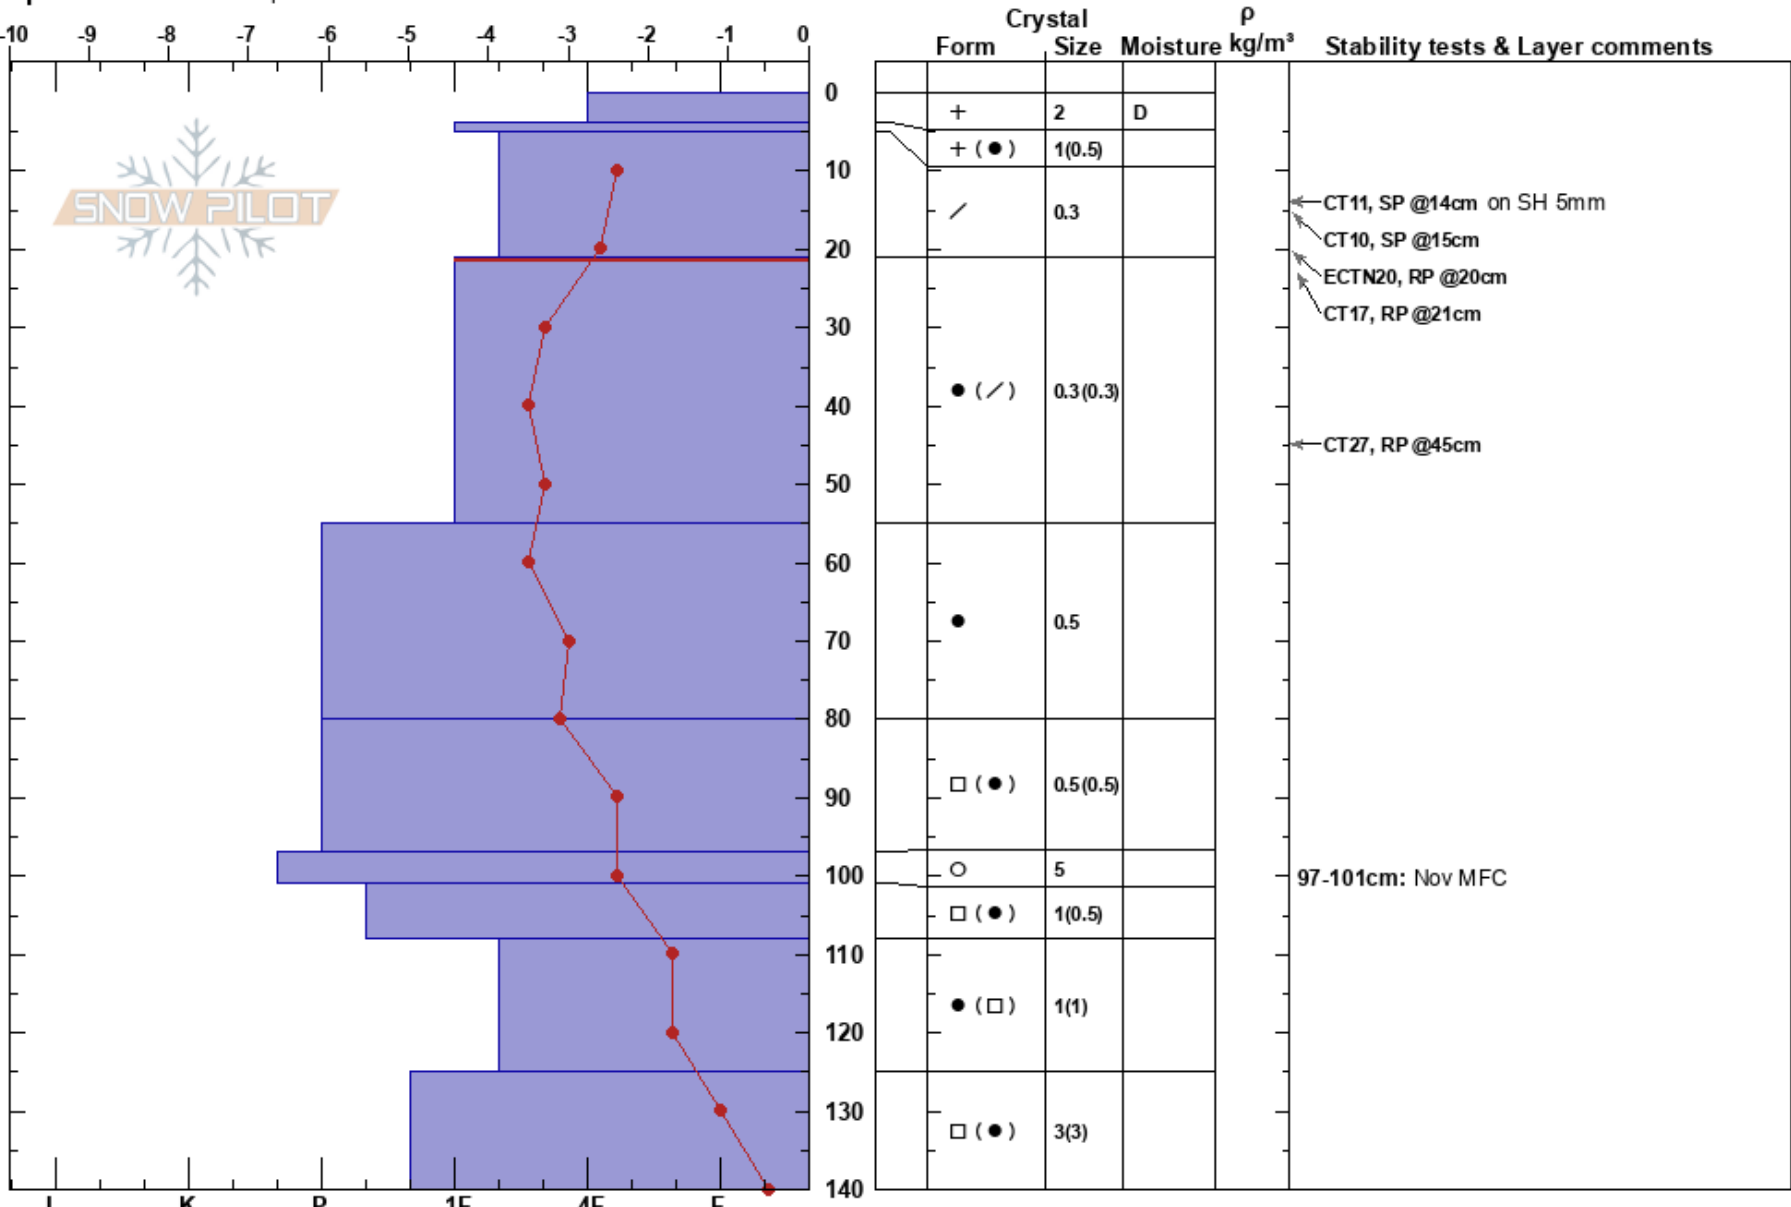

Fraser shoulder  
 White Pass  
 BC  
 Elevation: 1236 m  
 Aspect: NE  
 Specifics: We skied slope

Jeni Rudisill  
 31/12/2019 - 12:45  
 Co-ord: 59.70410N, -135.09976E  
 Slope Angle: 12°  
 Wind Loading: previous

Stability: **HS:140**  
 Air Temperature: -1.7°C **PF:25**  
 Sky Cover: OVC **PS:5**  
 Precipitation: S-1  
 Wind: S Light Breeze  
 21-55cm: Problematic layer  
 97-101cm: Nov MFC

Notes: low angle slope near YAASUM on wind roll above Bryant Lake, safe slope selected to test for windslab propogation