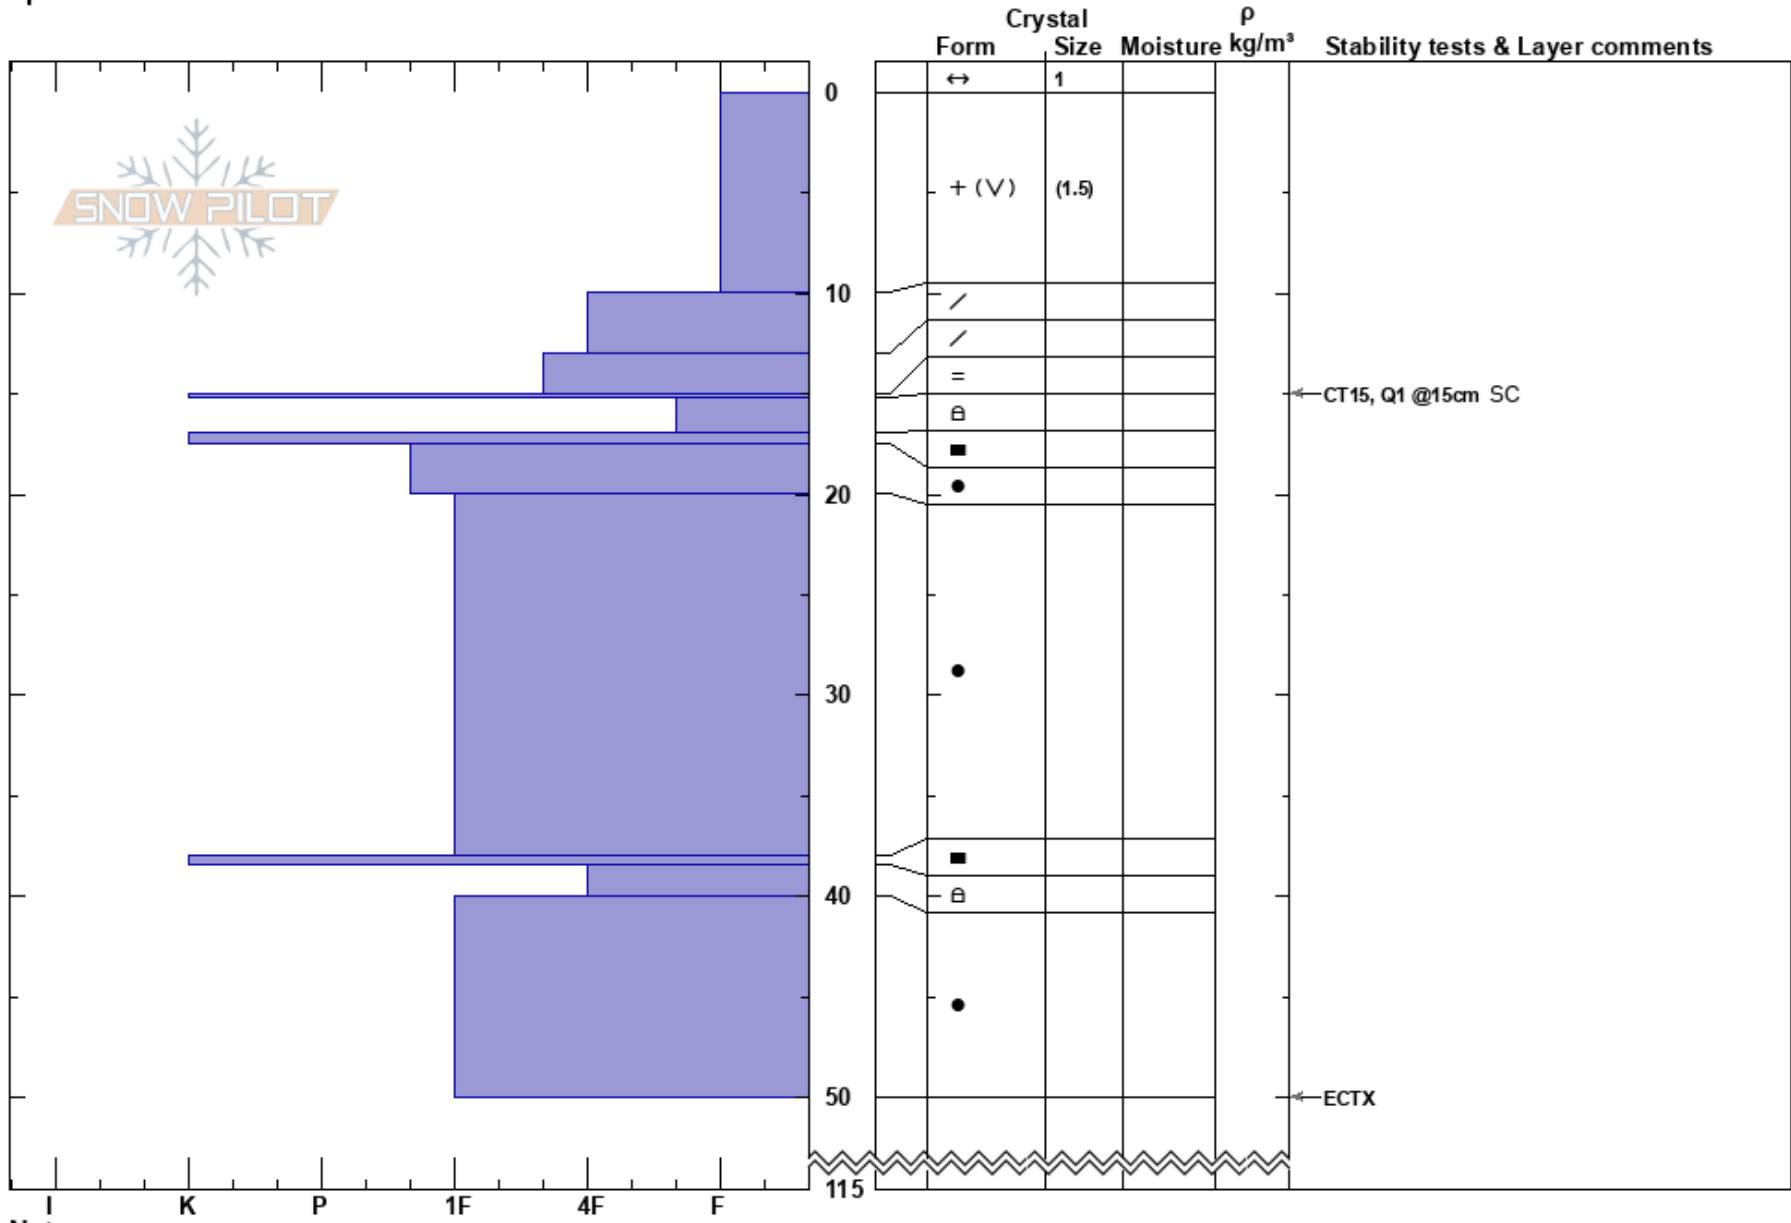

Parks Creek  
 Mt. Shasta  
 CA  
 Elevation: 6269 ft  
 Aspect: 321°  
 Specifics:

Ryan Sorenson  
 12/31/2019 - 2:00pm  
 Co-ord: 41.35404N, -122.52249W  
 Slope Angle: 13°  
 Wind Loading: previous

Stability: **HS:115**  
 Air Temperature: 6°C  
 Sky Cover: CLR  
 Precipitation: NO  
 Wind: Calm  
**PF:25** 15.25-17cm: Problematic layer  
**PS: 10**