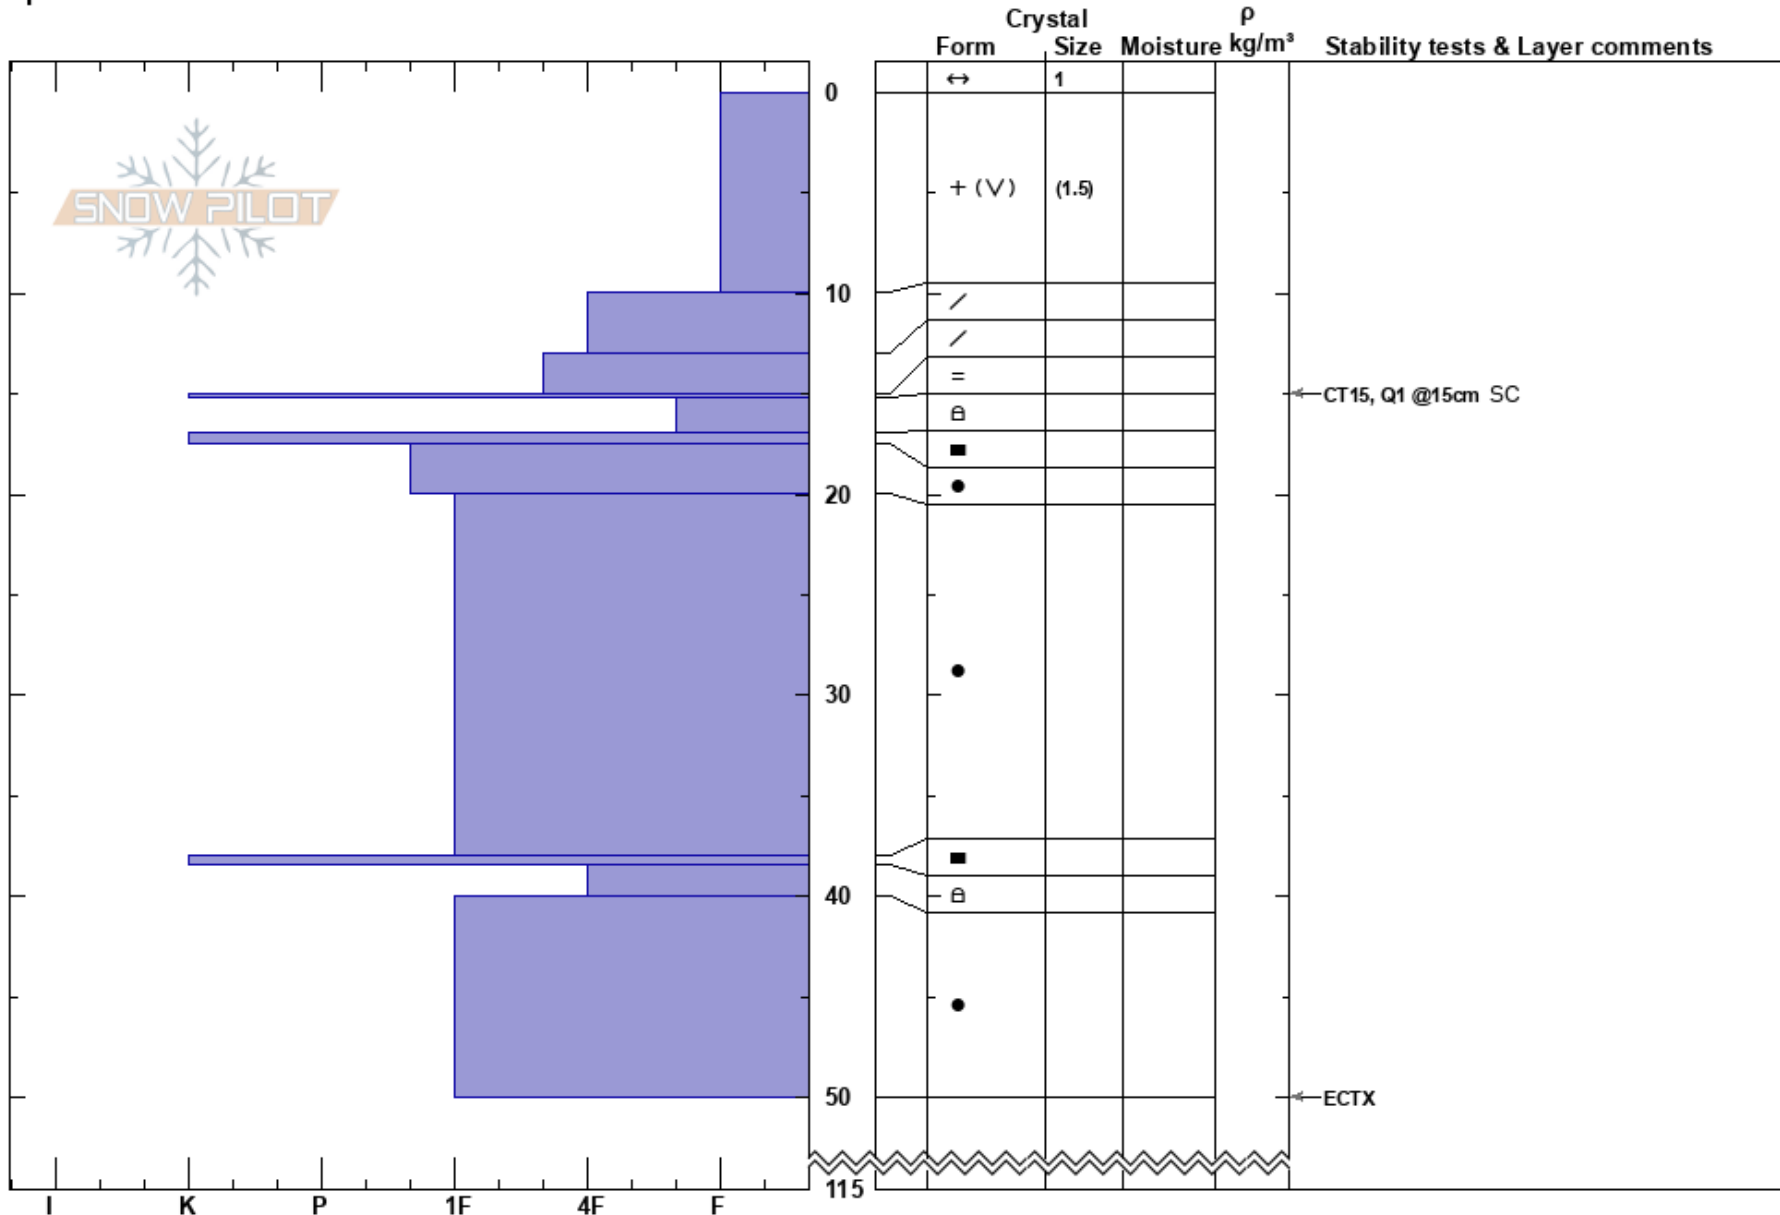

Parks Creek
 Mt. Shasta
 CA
 Elevation: 6269 ft
 Aspect: 321°
 Specifics:

Ryan Sorenson
 12/31/2019 - 2:00pm
 Co-ord: 41.35404N, -122.52249W
 Slope Angle: 13°
 Wind Loading: previous

Stability: **HS:115**
 Air Temperature: 6°C **PF:25** 15.25-17cm: Problematic layer
 Sky Cover: CLR **PS: 10**
 Precipitation: NO
 Wind: Calm