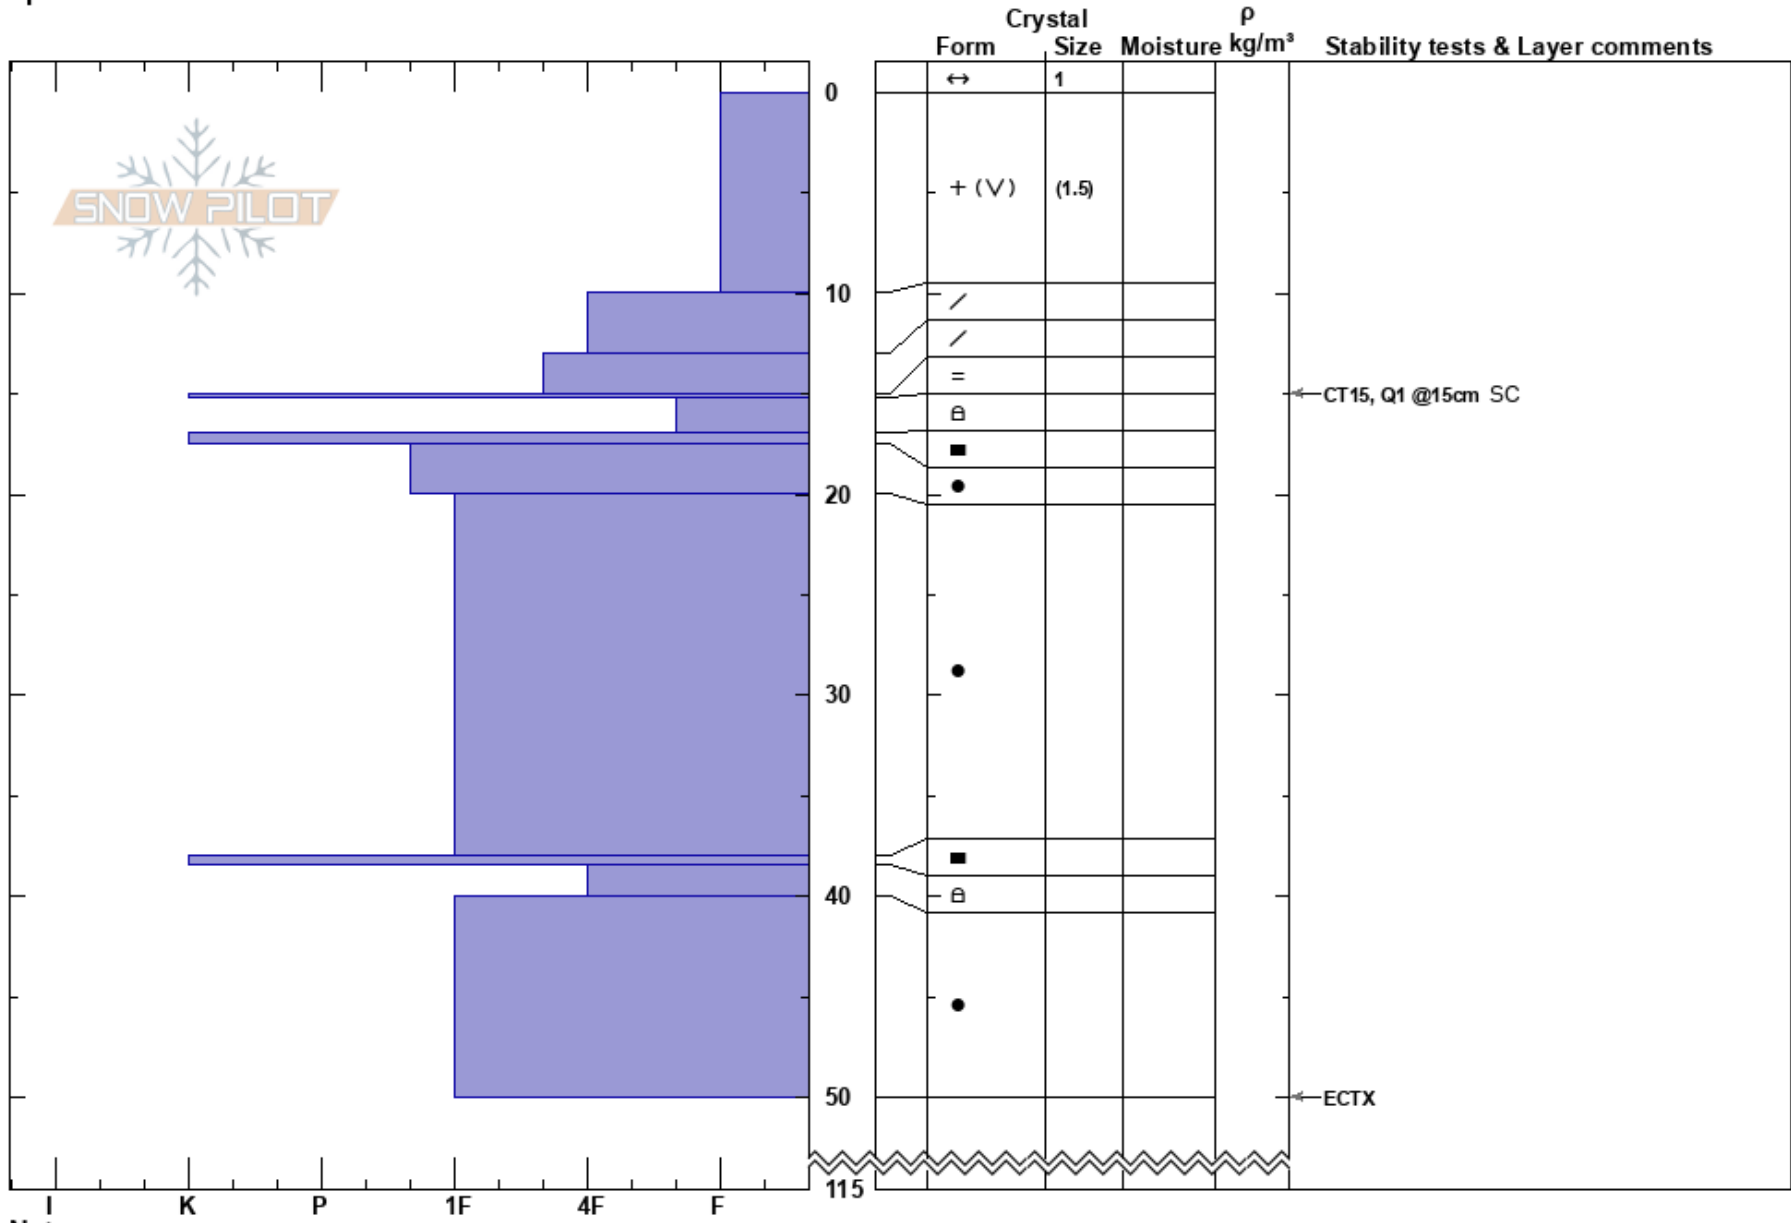

Parks Creek
 Mt. Shasta
 CA
 Elevation: 6269 ft
 Aspect: 321°
 Specifics:

Ryan Sorenson
 12/31/2019 - 2:00pm
 Co-ord: 41.35404N, -122.52249W
 Slope Angle: 13°
 Wind Loading: previous

Stability: **HS:115**
 Air Temperature: 6°C
 Sky Cover: CLR
 Precipitation: NO
 Wind: Calm
PF:25 15.25-17cm: Problematic layer
PS: 10