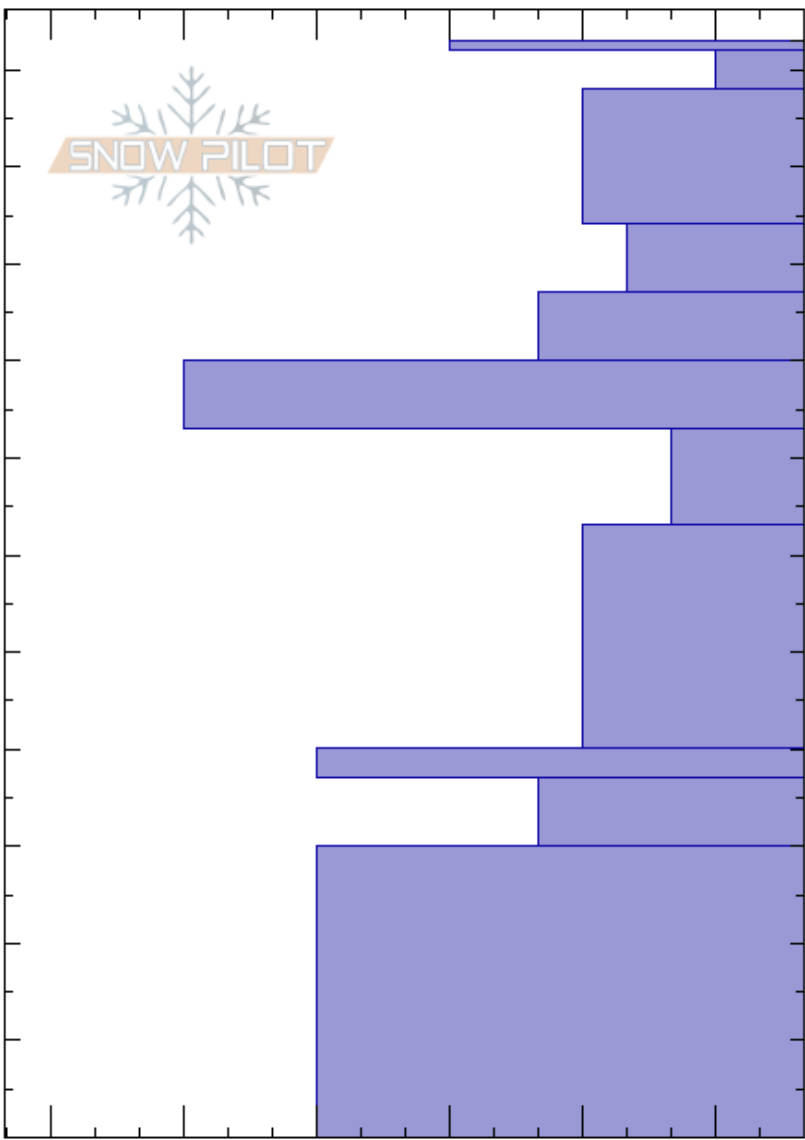

Blackmore N. Face  
 Gallatin Range-N  
 MT  
 Elevation: 9120 ft  
 Aspect: 350°  
 Specifics: Recent avalanche activity on different slopes

Alex Marienthal  
 02/16/2017 - 12:00pm  
 Co-ord: 45.44948N, -111.00172W  
 Slope Angle: 25°  
 Wind Loading:

Stability: Good  
 Air Temperature:  
 Sky Cover: CLR  
 Precipitation: NO  
 Wind: SW Strong

HS:113

Layer Notes:

Depth (cm)	Crystal		Moisture	$\rho$ kg/m <sup>3</sup>	Stability tests & Layer comments
	Form	Size			
113					
110	•				
100					
90	□				← ECTN7 @87cm
80					
70	□	2-3			
60					
50	□				
40	(^)				
30	⊙⊙(^)				