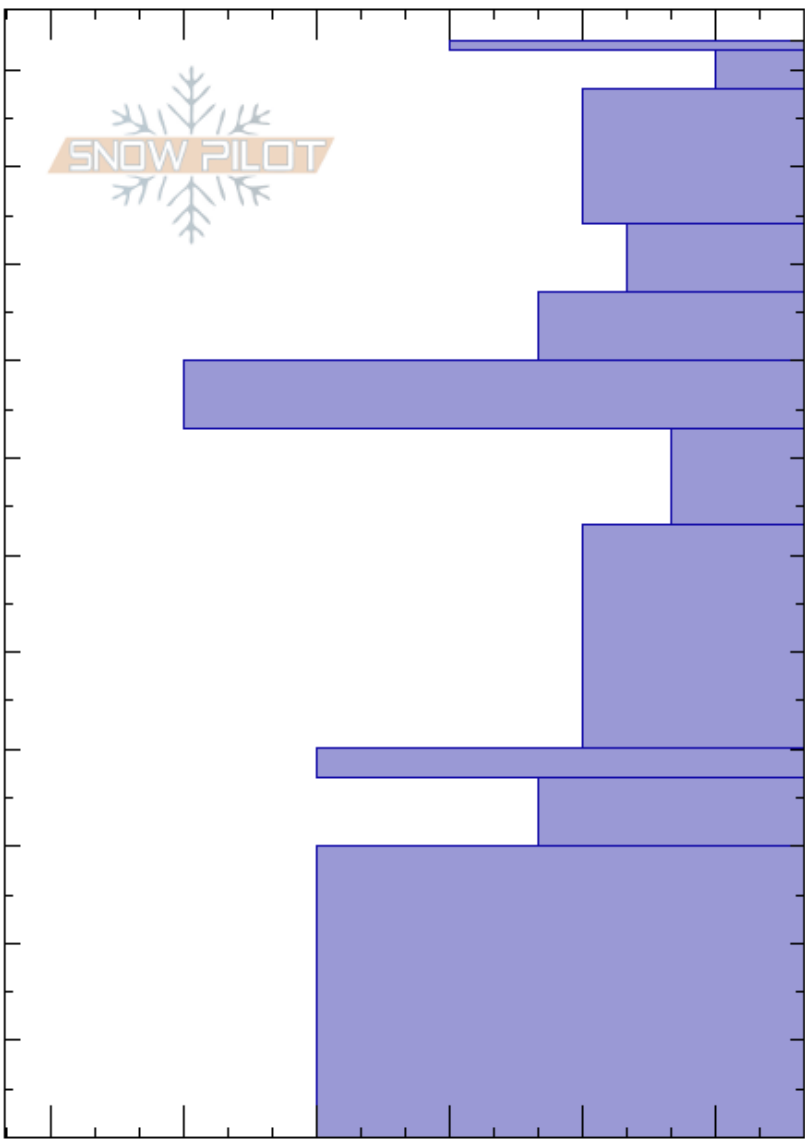

Blackmore N. Face  
 Gallatin Range-N  
 MT  
 Elevation: 9120 ft  
 Aspect: 350°  
 Specifics: Recent avalanche activity on different slopes

Alex Marienthal  
 02/16/2017 - 12:00pm  
 Co-ord: 45.44948N, -111.00172W  
 Slope Angle: 25°  
 Wind Loading:

Stability: Good  
 Air Temperature:  
 Sky Cover: CLR  
 Precipitation: NO  
 Wind: SW Strong

HS:113

Layer Notes:

Depth (cm)	Crystal		Moisture	$\rho$ kg/m <sup>3</sup>	Stability tests & Layer comments
	Form	Size			
113					
110	•				
100					
90	□				← ECTN7 @87cm
80					
70	□	2-3			
60					
50	□				
40	(^)				
30	⊙⊙(^)				
20					
10					
0					