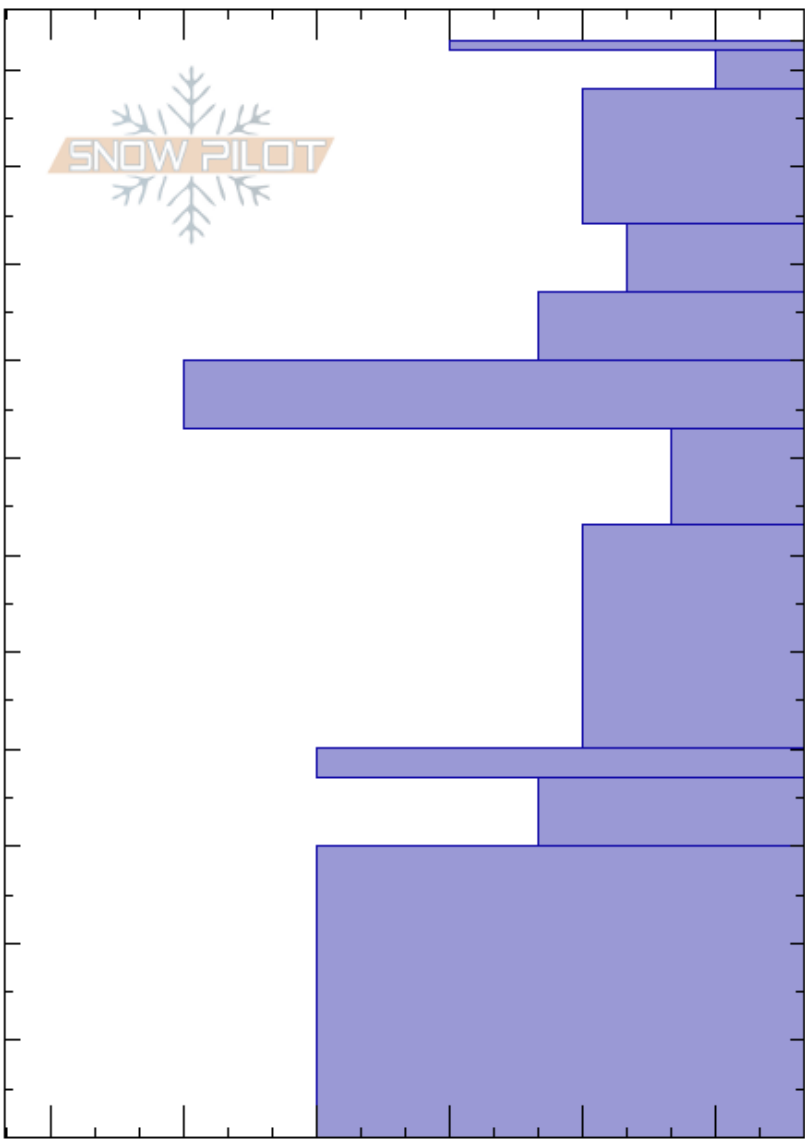

Blackmore N. Face
 Gallatin Range-N
 MT
 Elevation: 9120 ft
 Aspect: 350°
 Specifics: Recent avalanche activity on different slopes

Alex Marienthal
 02/16/2017 - 12:00pm
 Co-ord: 45.44948N, -111.00172W
 Slope Angle: 25°
 Wind Loading:

Stability: Good
 Air Temperature:
 Sky Cover: CLR
 Precipitation: NO
 Wind: SW Strong

HS:113

Layer Notes:

Depth (cm)	Crystal		Moisture	ρ kg/m ³	Stability tests & Layer comments
	Form	Size			
113					
110	•				
100					
90	□				← ECTN7 @87cm
80					
70	□	2-3			
60					
50	□				
40	(^)				
30	⊙⊙(^)				