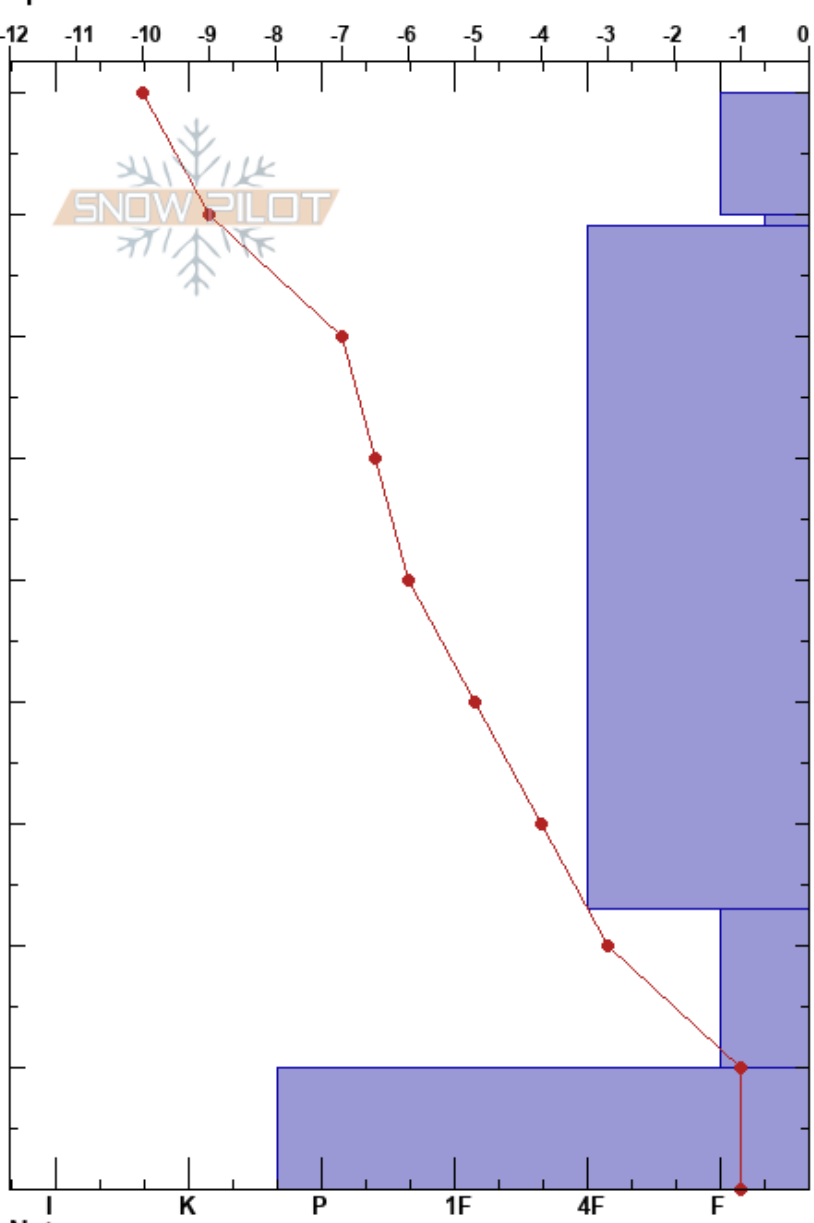

The Claw
 Teton Range
 WY
 Elevation: 8950 ft
 Aspect: NE
 Specifics:

Thomas Duggan
 12/31/2019 - 2:00pm
 Co-ord: 43.48283N, -110.95281W
 Slope Angle: 35°
 Wind Loading:

Stability: Good
 Air Temperature: -15°C
 Sky Cover: OVC
 Precipitation: S-1
 Wind: Calm

HS:90
 23-10cm: Problematic layer

Form	Crystal		ρ kg/m ³	Stability tests & Layer comments
	Size	Moisture		
/				
∇				
⊖	0.5			
□	3			
▣				

← ECTN30 @35cm

Notes: