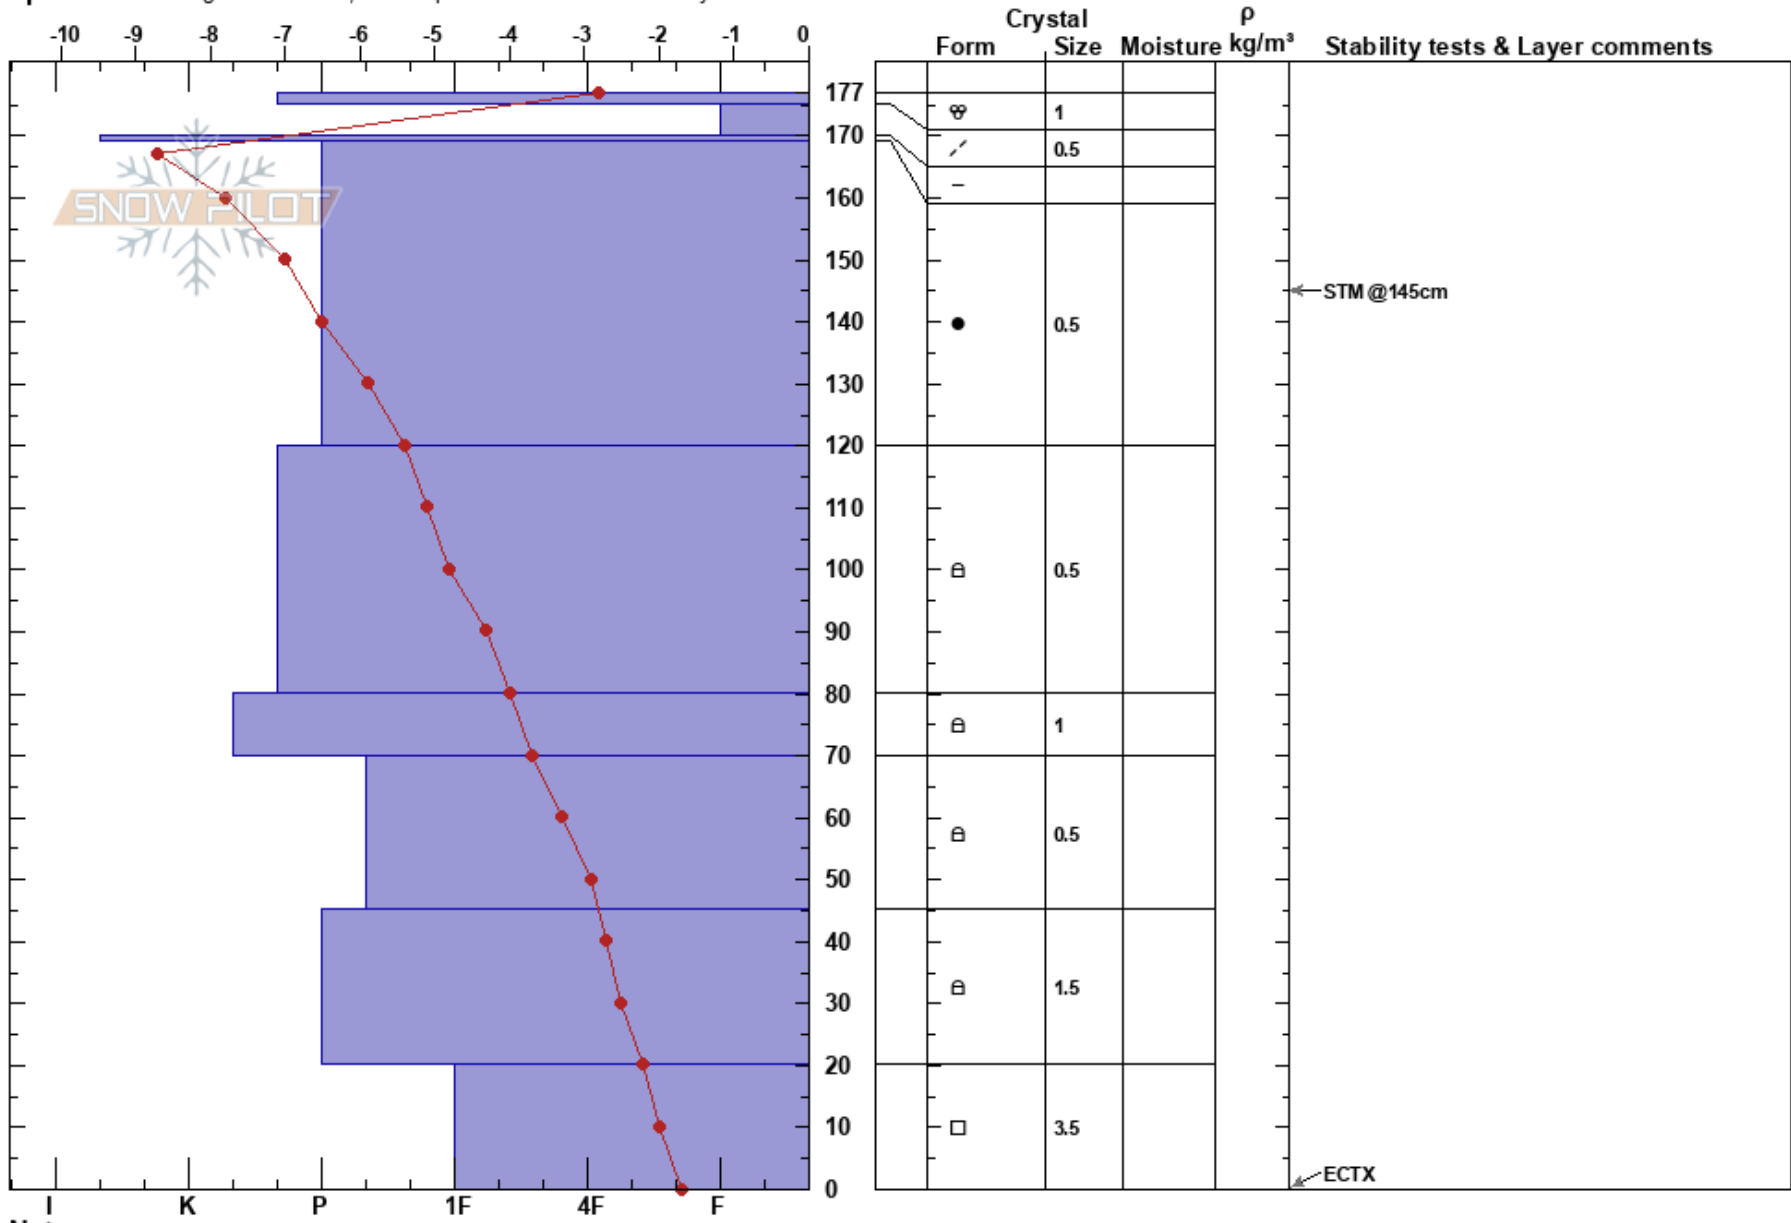

Intuition Bowl, bottom  
 Tenmile Range  
 CO  
 Elevation: 11600 ft  
 Aspect: SE  
 Specifics: Pit dug in a Ski Area; Pit is representative of backcountry

Chris Abell  
 02/18/2017 - 10:00am  
 Co-ord: 39.50084N, -106.10774W  
 Slope Angle: 16°  
 Wind Loading: no

Stability: **HS:177** **Layer Notes:**  
 Air Temperature: -1°C **PF:15**  
 Sky Cover: SCT  
 Precipitation: NO  
 Wind: N Light Breeze

Notes: