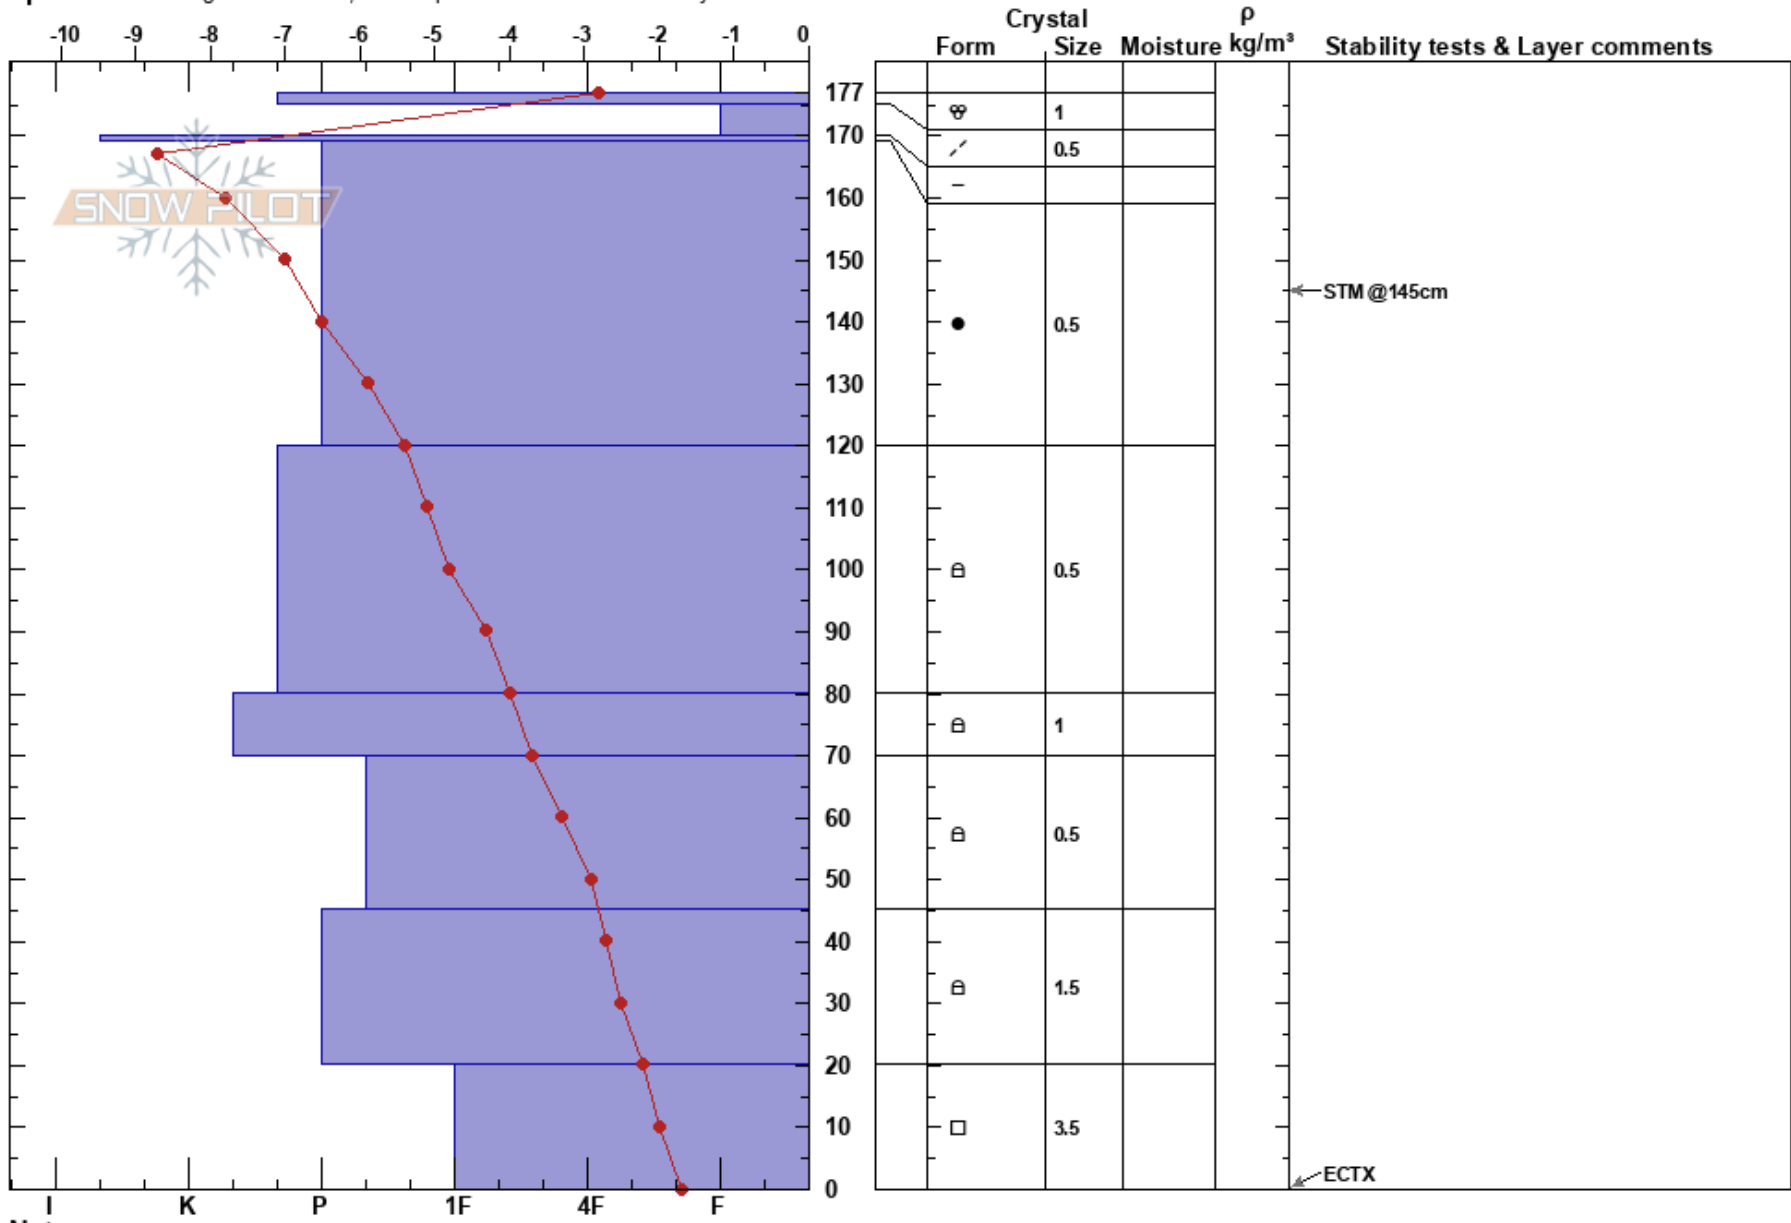

Intuition Bowl, bottom
 Tenmile Range
 CO
 Elevation: 11600 ft
 Aspect: SE
 Specifics: Pit dug in a Ski Area; Pit is representative of backcountry

Chris Abell
 02/18/2017 - 10:00am
 Co-ord: 39.50084N, -106.10774W
 Slope Angle: 16°
 Wind Loading: no

Stability: **HS:177** **Layer Notes:**
 Air Temperature: -1°C **PF:15**
 Sky Cover: SCT
 Precipitation: NO
 Wind: N Light Breeze

Notes: