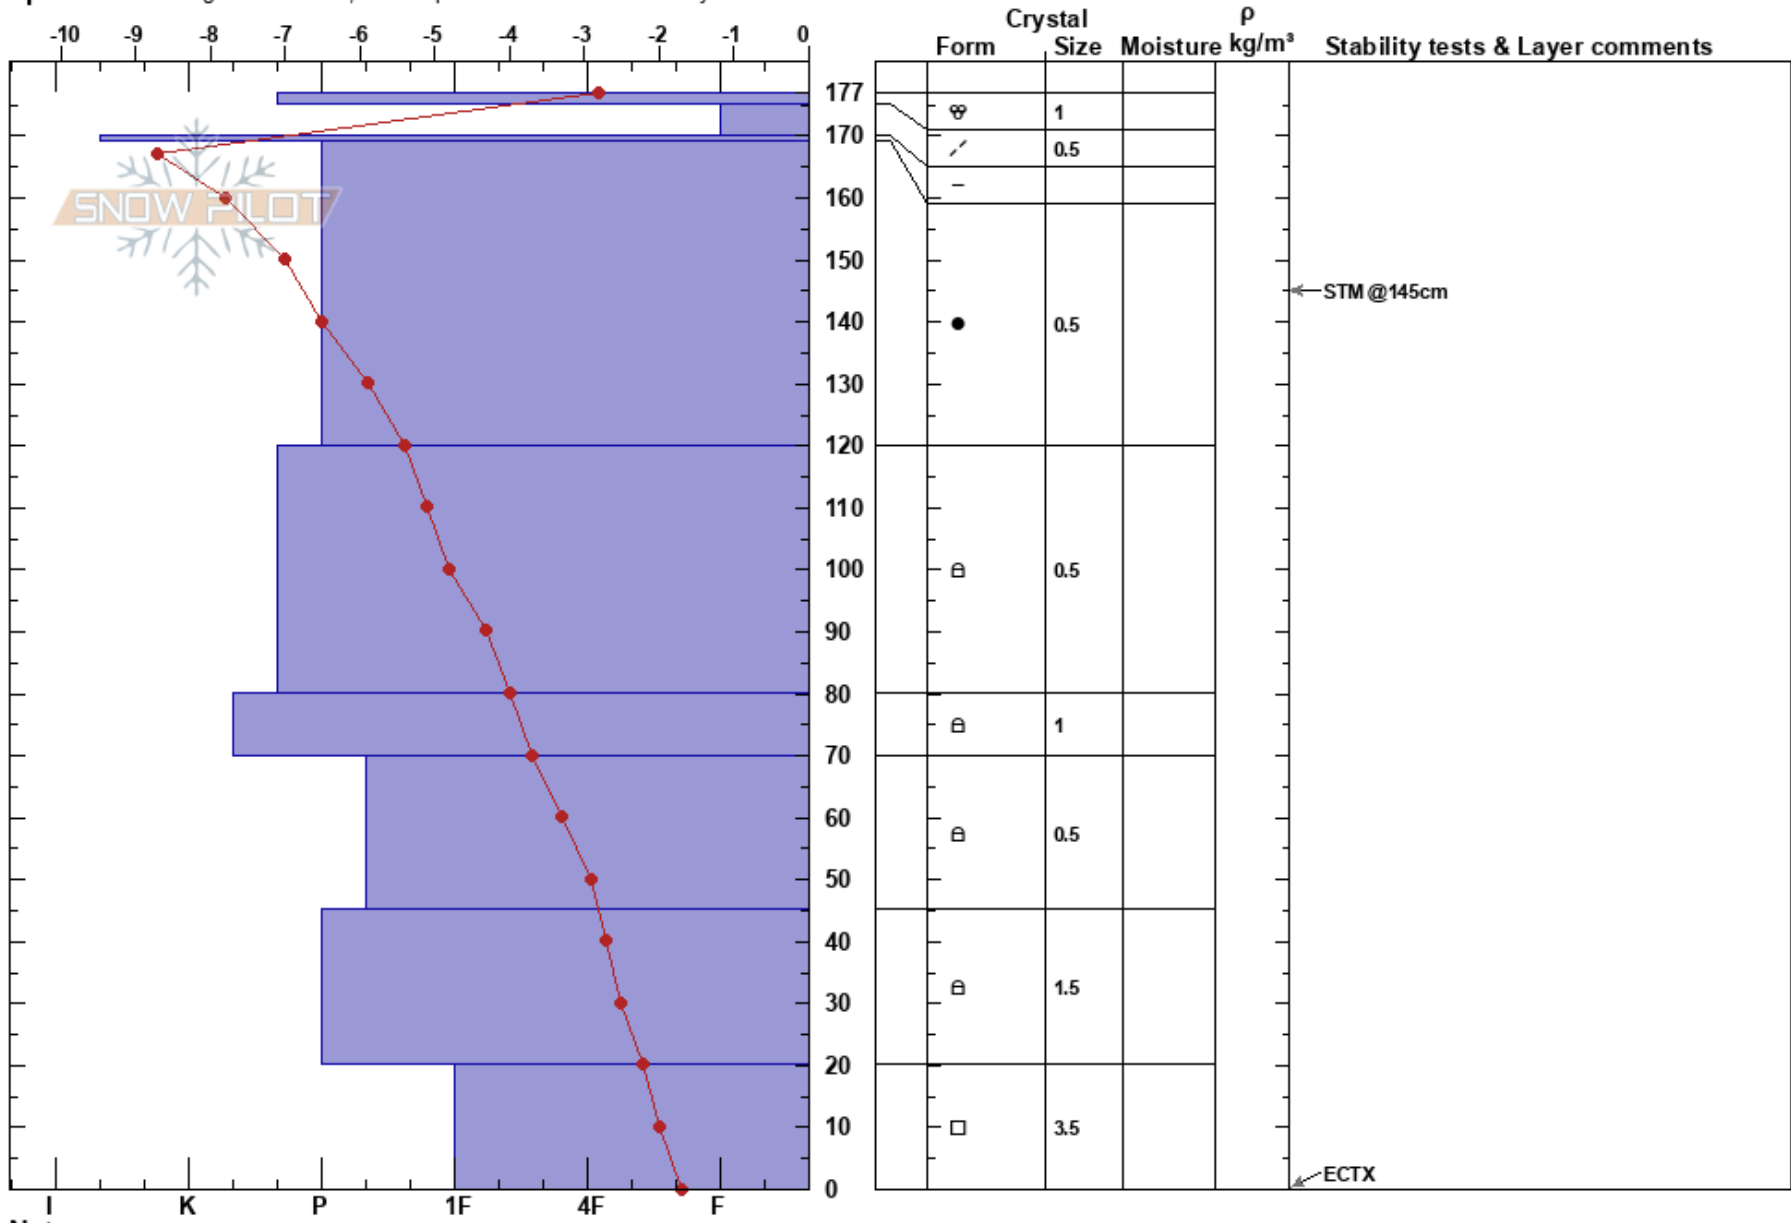

Intuition Bowl, bottom
 Tenmile Range
 CO
Elevation: 11600 ft
Aspect: SE
Specifics: Pit dug in a Ski Area; Pit is representative of backcountry

Chris Abell
 02/18/2017 - 10:00am
Co-ord: 39.50084N, -106.10774W
Slope Angle: 16°
Wind Loading: no

Stability:
Air Temperature: -1°C
Sky Cover: SCT
Precipitation: NO
Wind: N Light Breeze

HS:177
PF:15
Layer Notes:

Notes: