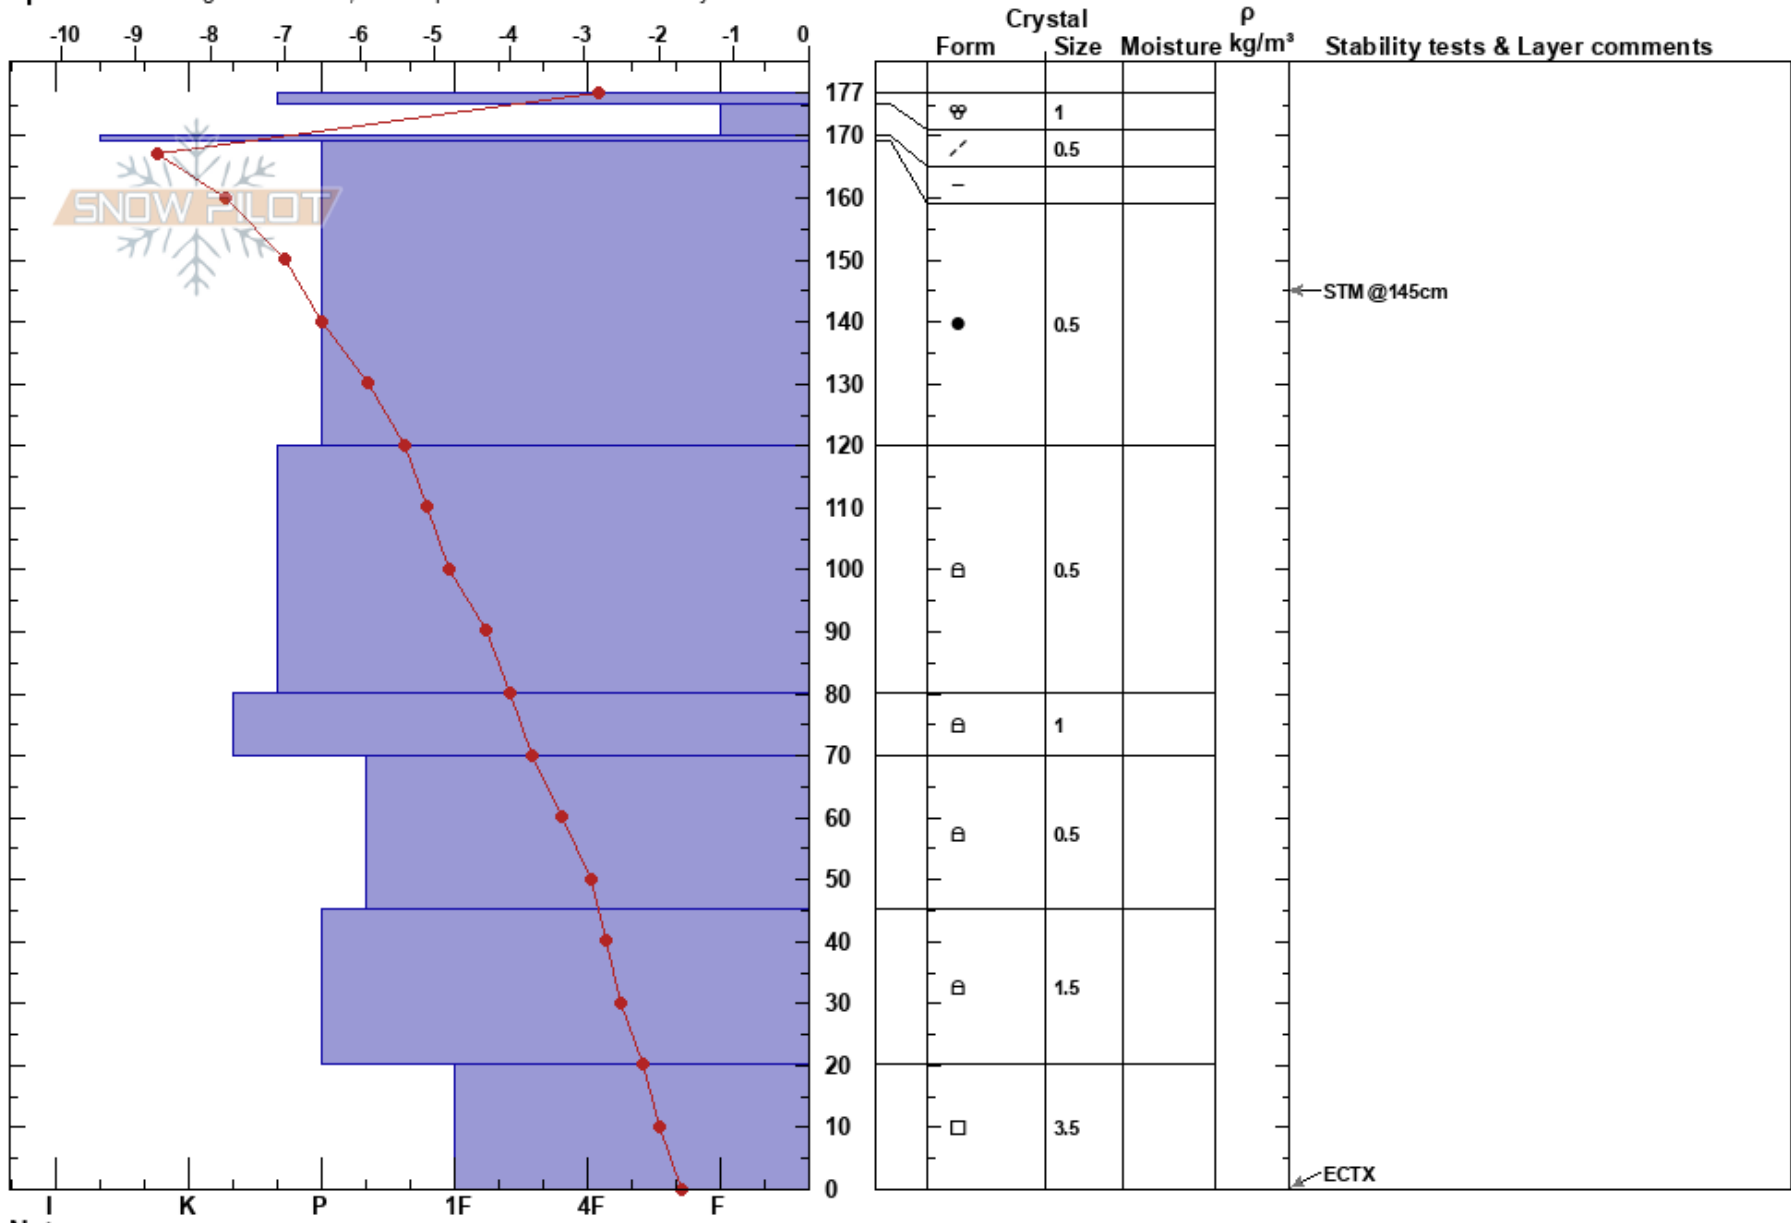

Intuition Bowl, bottom  
 Tenmile Range  
 CO  
 Elevation: 11600 ft  
 Aspect: SE  
 Specifics: Pit dug in a Ski Area; Pit is representative of backcountry

Chris Abell  
 02/18/2017 - 10:00am  
 Co-ord: 39.50084N, -106.10774W  
 Slope Angle: 16°  
 Wind Loading: no

Stability: HS:177  
 Air Temperature: -1°C PF:15  
 Sky Cover: SCT  
 Precipitation: NO  
 Wind: N Light Breeze

Layer Notes:

Notes: