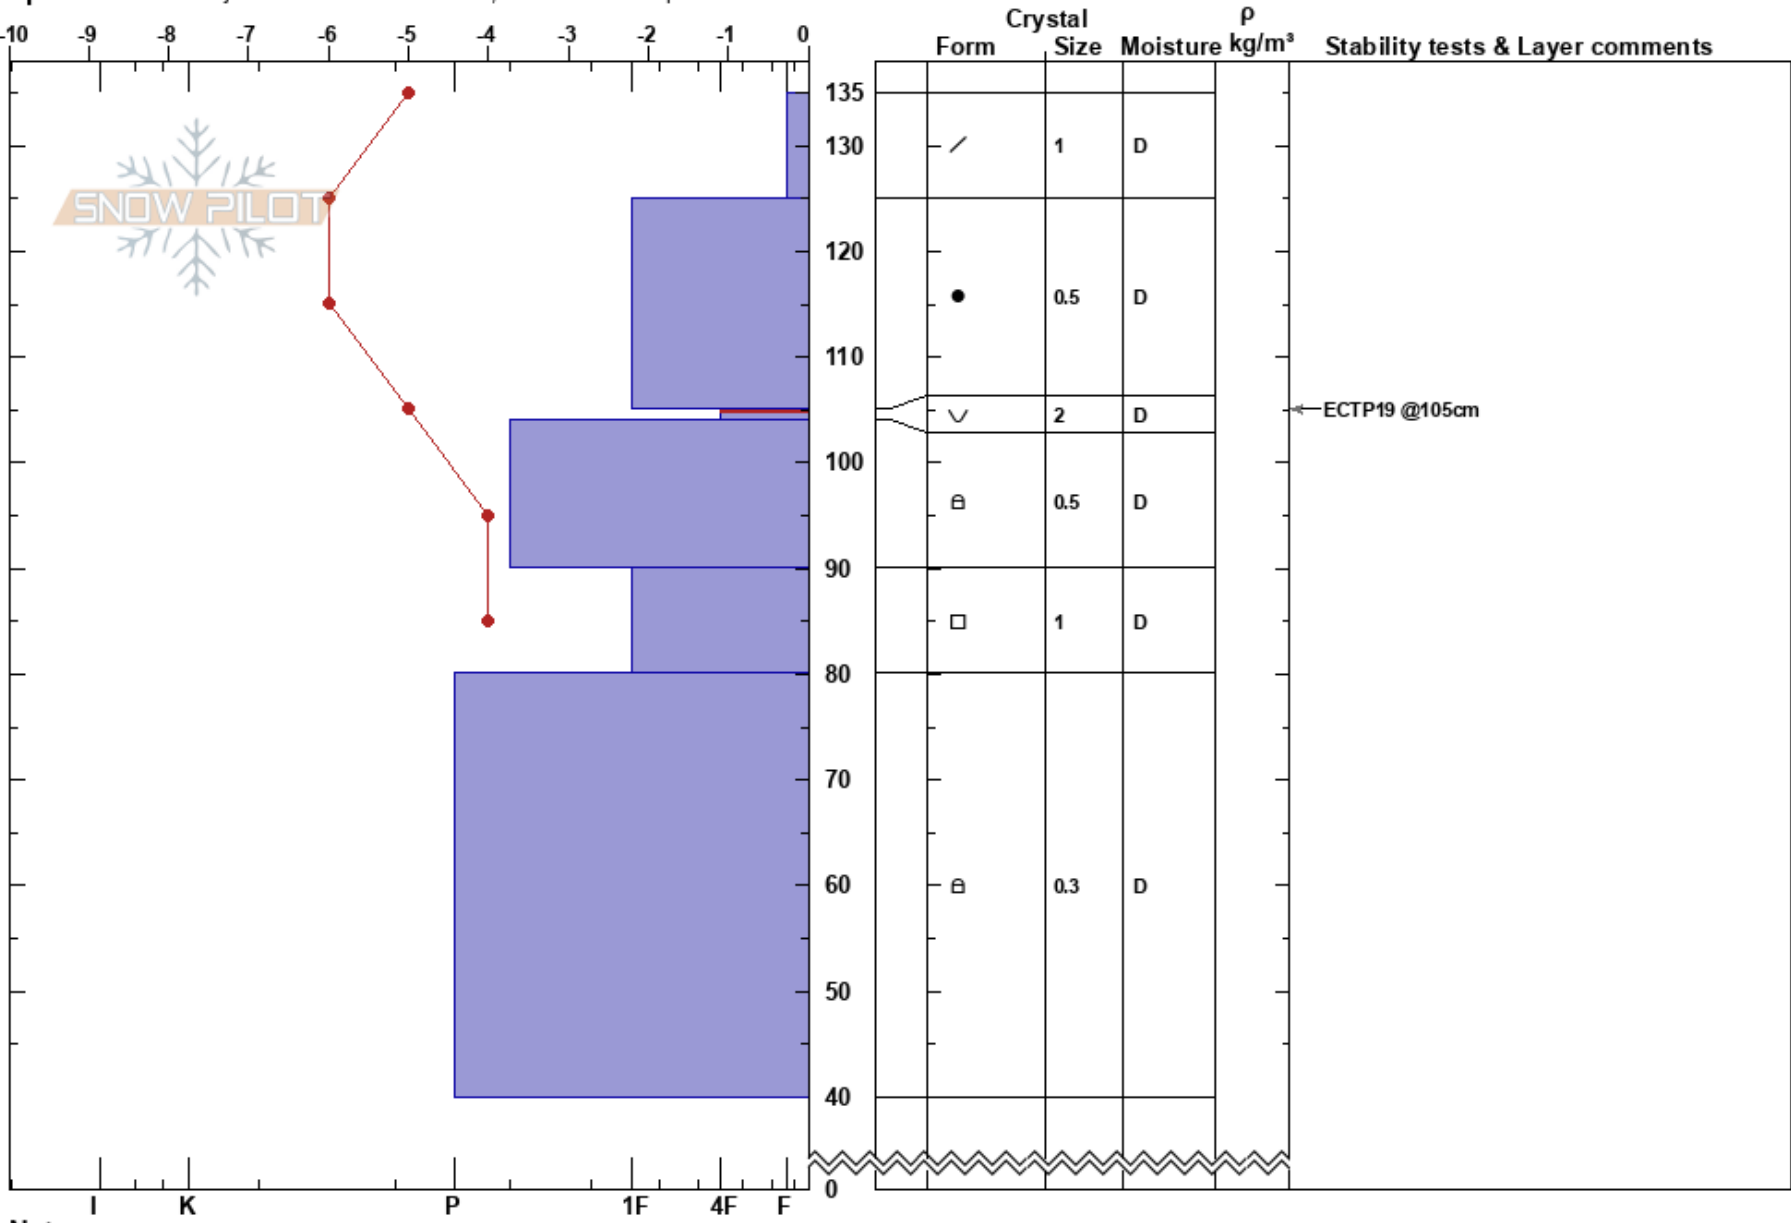

Gash Avy Crown Profile
 Front Range
 CO
 Elevation: 11400 ft
 Aspect: 30°

Lucas Mouttet
 02/18/2017 - 10:30am
 Co-ord: 40.51351N, -105.90157W
 Slope Angle: 33°
 Wind Loading: no

Stability: Good
 Air Temperature: -2°C
 Sky Cover: SCT
 Precipitation: NO
 Wind: W Calm

HS:135
 PF:25
 105-104cm:Problematic layer

Specifics: Pit is adjacent to avalanche: crown; Ski tracks on slope

Notes: Avalanche incident occurred on Sunday, Feb 12 - http://avalanche.state.co.us/caic/obs/obs_report.php?obs_id=45504