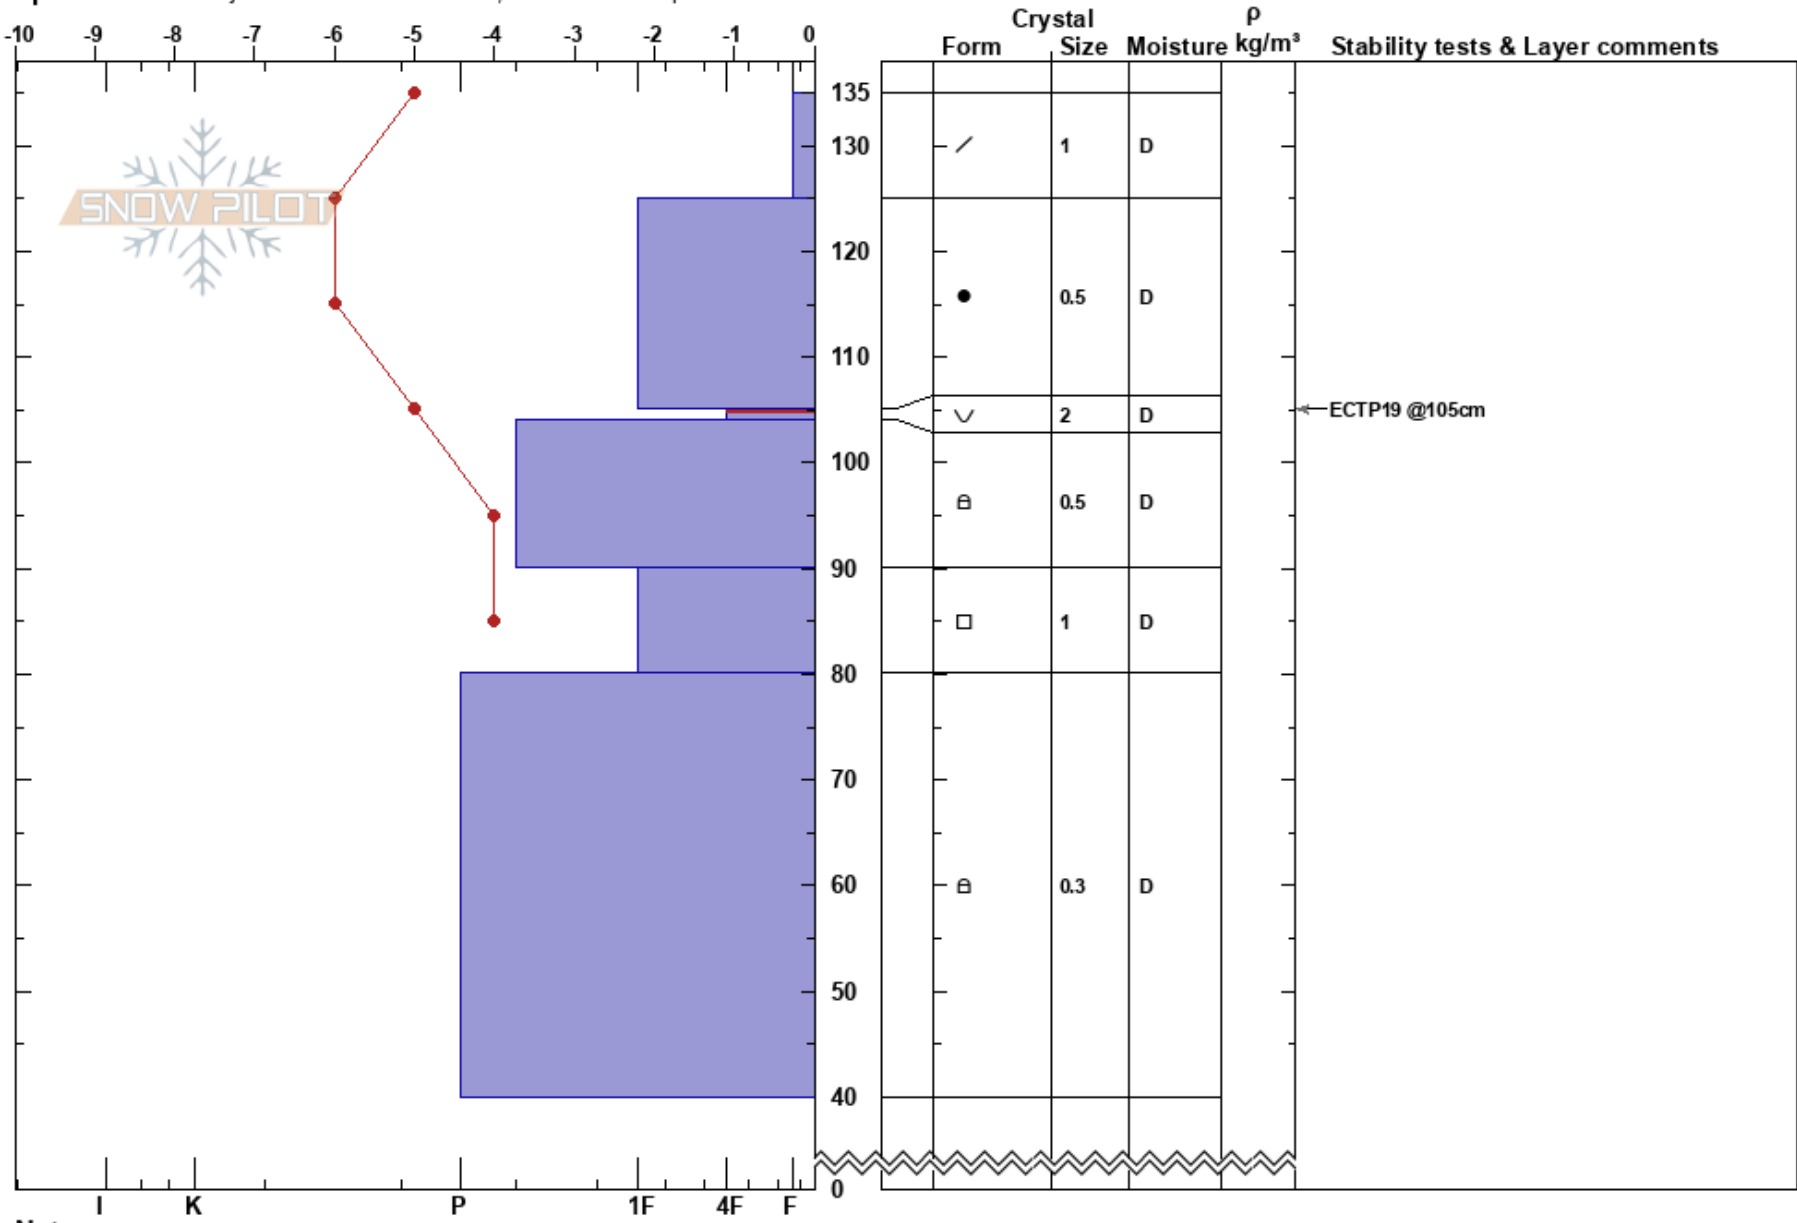

Gash Avy Crown Profile  
 Front Range  
 CO  
**Elevation:** 11400 ft  
**Aspect:** 30°  
**Specifics:** Pit is adjacent to avalanche: crown; Ski tracks on slope

Lucas Mouttet  
 02/18/2017 - 10:30am  
**Co-ord:** 40.51351N, -105.90157W  
**Slope Angle:** 33°  
**Wind Loading:** no

**Stability:** Good **HS:**135 **Layer Notes:**  
**Air Temperature:** -2°C **PF:**25 105-104cm:Problematic layer  
**Sky Cover:** SCT  
**Precipitation:** NO  
**Wind:** W Calm

**Notes:** Avalanche incident occurred on Sunday, Feb 12 - [http://avalanche.state.co.us/caic/obs/obs\\_report.php?obs\\_id=45504](http://avalanche.state.co.us/caic/obs/obs_report.php?obs_id=45504)