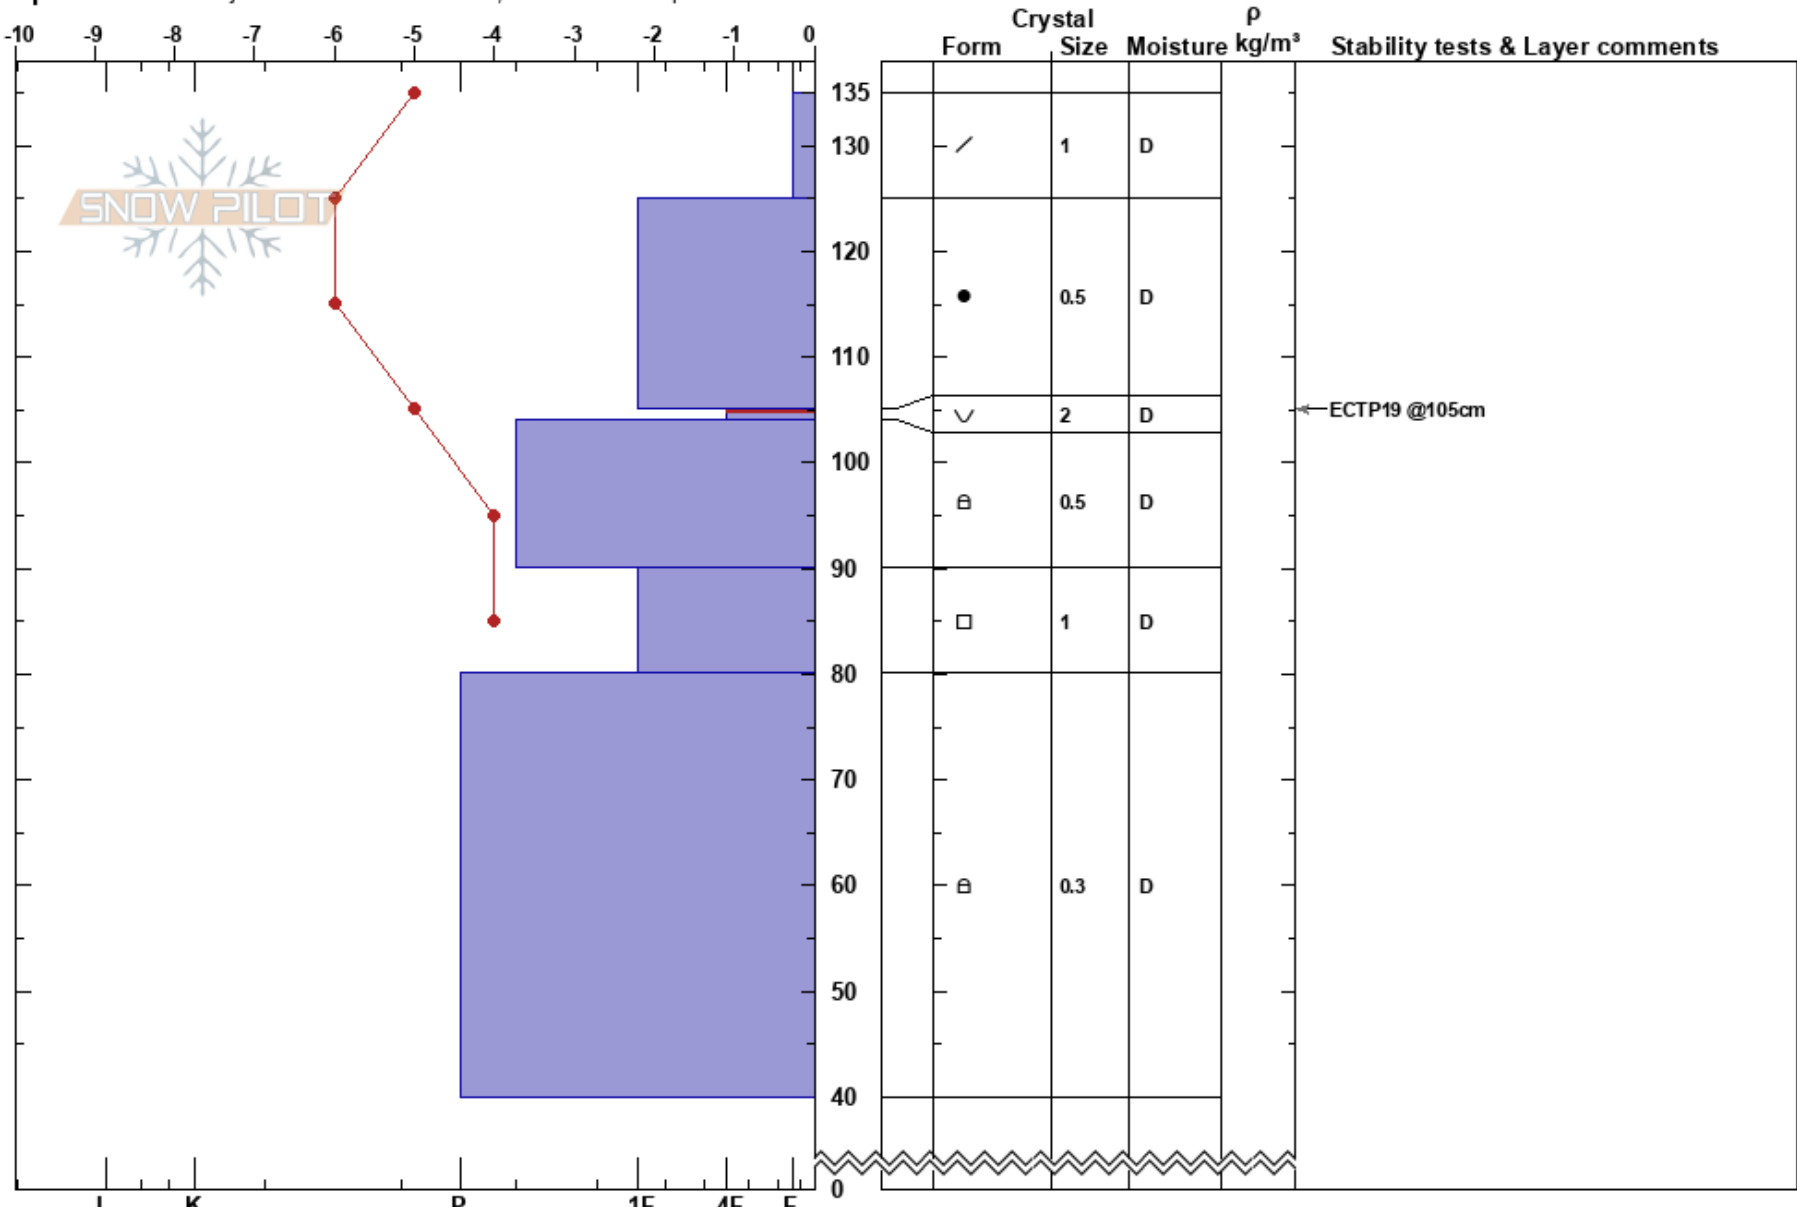

Gash Avy Crown Profile  
 Front Range  
 CO  
**Elevation:** 11400 ft  
**Aspect:** 30°  
**Specifics:** Pit is adjacent to avalanche: crown; Ski tracks on slope

Lucas Mouttet  
 02/18/2017 - 10:30am  
**Co-ord:** 40.51351N, -105.90157W  
**Slope Angle:** 33°  
**Wind Loading:** no

**Stability:** Good **HS:**135 **Layer Notes:**  
**Air Temperature:** -2°C **PF:**25 105-104cm:Problematic layer  
**Sky Cover:** SCT  
**Precipitation:** NO  
**Wind:** W Calm

**Notes:** Avalanche incident occurred on Sunday, Feb 12 - [http://avalanche.state.co.us/caic/obs/obs\\_report.php?obs\\_id=45504](http://avalanche.state.co.us/caic/obs/obs_report.php?obs_id=45504)