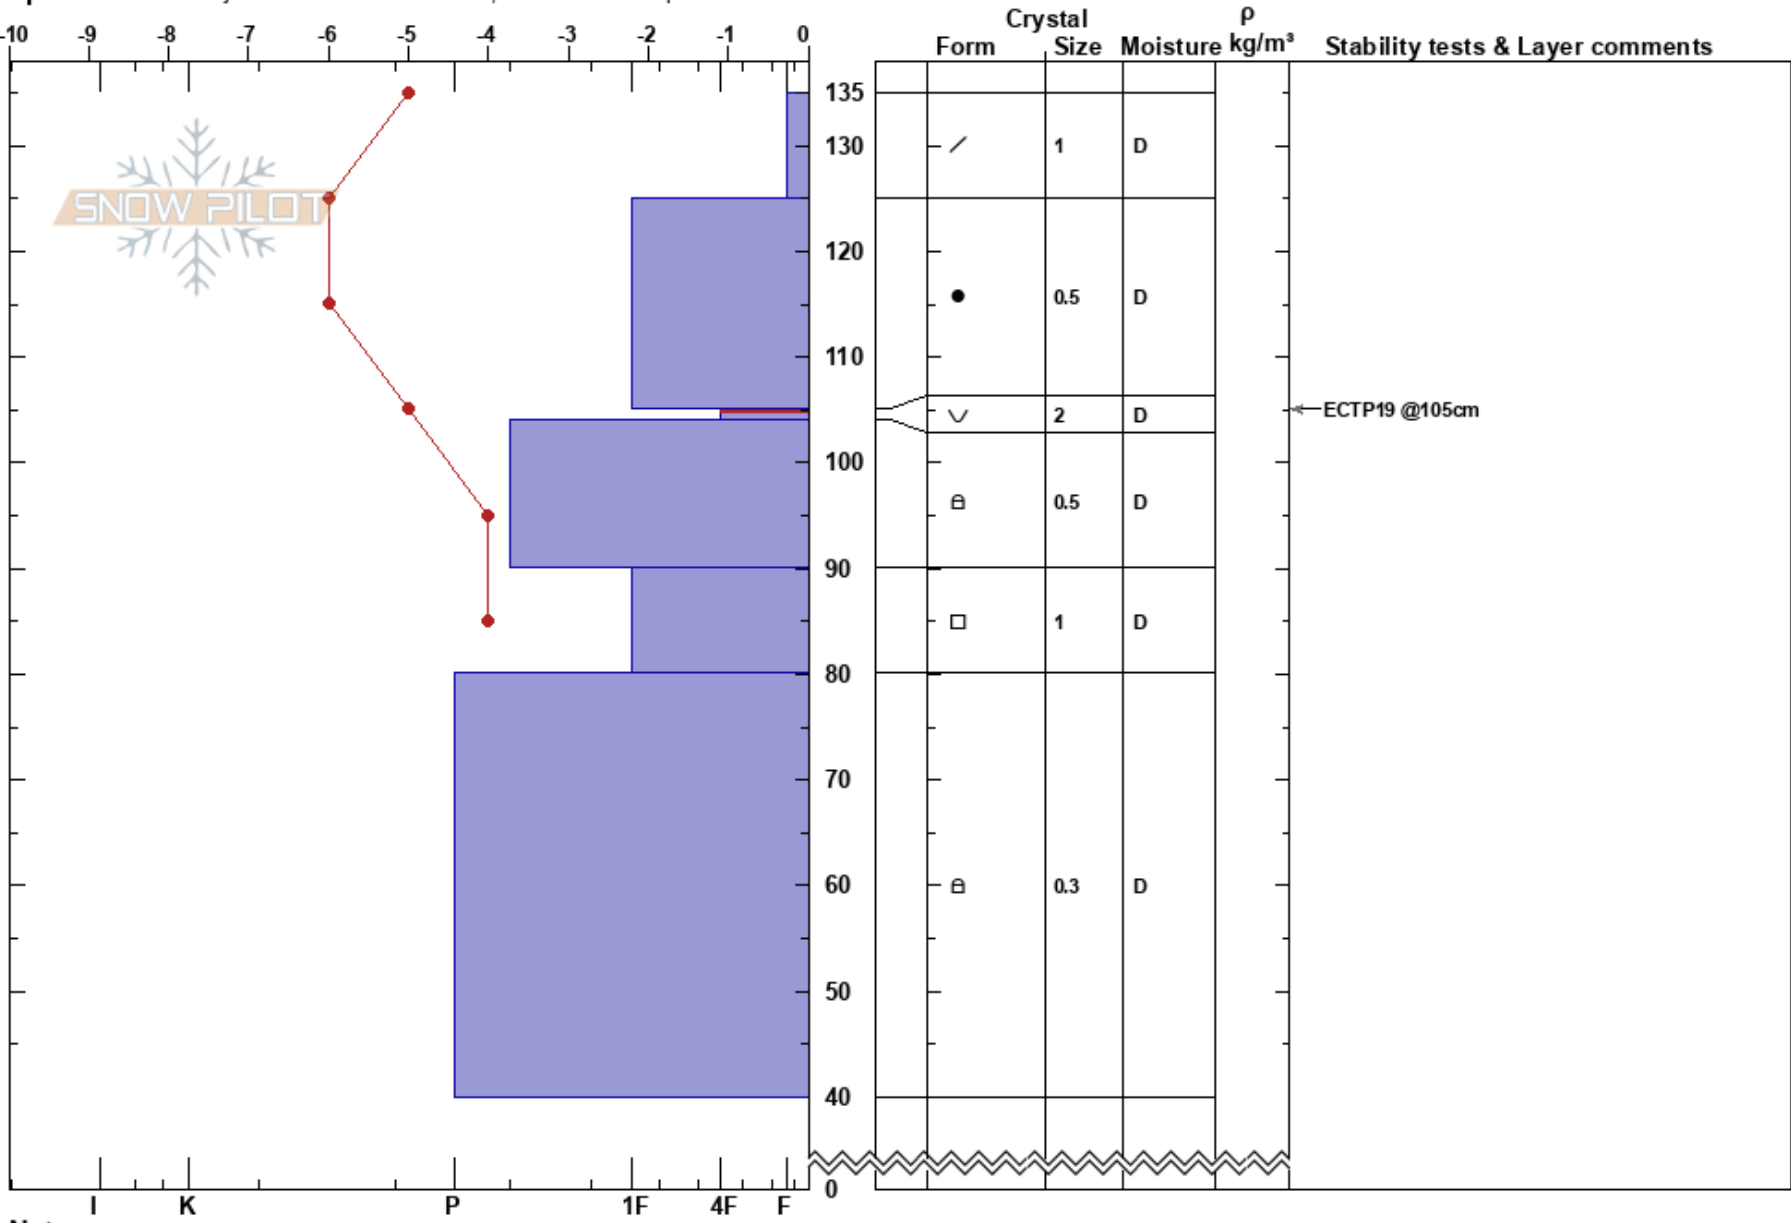

Gash Avy Crown Profile  
 Front Range  
 CO  
 Elevation: 11400 ft  
 Aspect: 30°

Lucas Mouttet  
 02/18/2017 - 10:30am  
 Co-ord: 40.51351N, -105.90157W  
 Slope Angle: 33°  
 Wind Loading: no

Stability: Good  
 Air Temperature: -2°C  
 Sky Cover: SCT  
 Precipitation: NO  
 Wind: W Calm

HS:135  
 PF:25  
 105-104cm:Problematic layer

Specifics: Pit is adjacent to avalanche: crown; Ski tracks on slope

Notes: Avalanche incident occurred on Sunday, Feb 12 - [http://avalanche.state.co.us/caic/obs/obs\\_report.php?obs\\_id=45504](http://avalanche.state.co.us/caic/obs/obs_report.php?obs_id=45504)