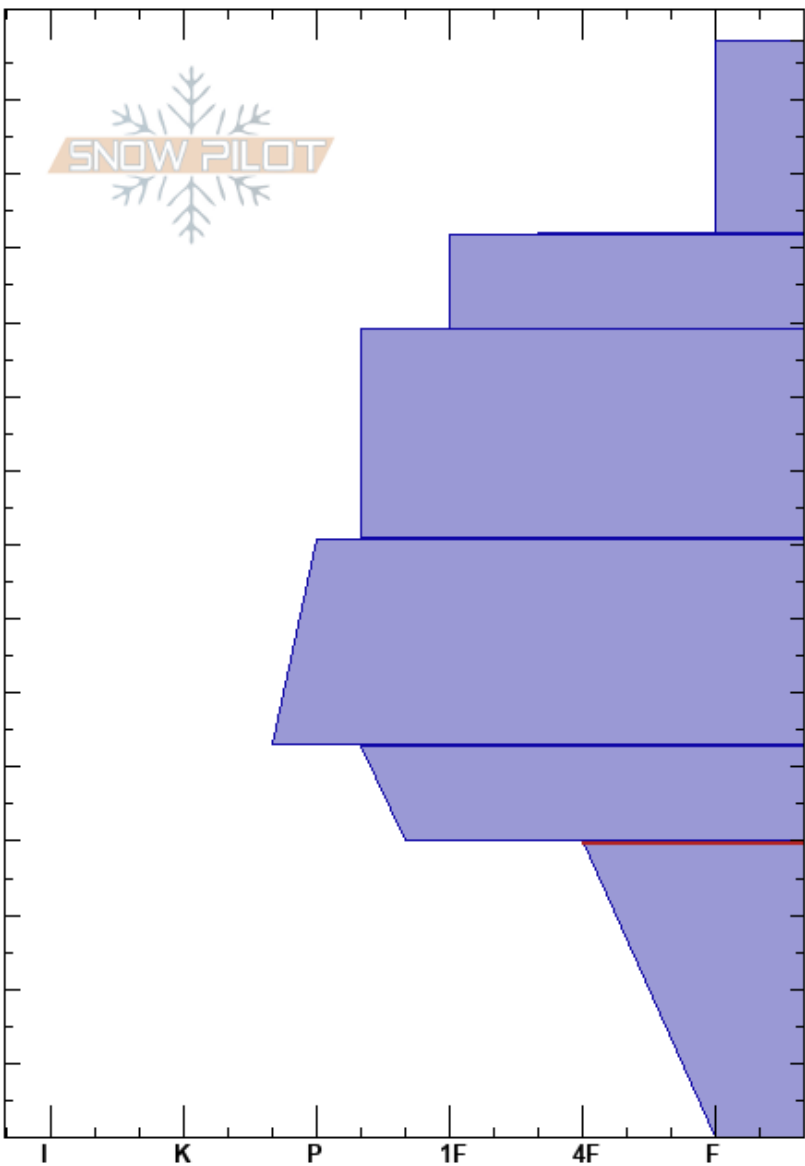

Catscratch
 Park Range
 CO
Elevation: 9380 ft
Aspect: NE
Specifics: Recent avalanche activity on different slopes

Eric Deering
 12/31/2019 - 11:00am
Co-ord: 40.53633N, -106.73333W
Slope Angle: 20°
Wind Loading:

Stability: Good **HS:** 148 **Layer Notes:**
Air Temperature: 5°F **PS:** 25 40-0cm: Problematic layer
Sky Cover: FEW
Precipitation: NO
Wind: Calm

Depth (cm)	Crystal		Moisture	ρ kg/m ³	Stability tests & Layer comments
	Form	Size			
148	+	1			
140	+ (/)				
130					
120	∨	6			← CT5, RP @122cm
110	/				
100	•	5			
90					
80	∨	5			
70					
60					
50	∨	5			
40					← CT28, RP @40cm ← ECTN @40cm
30					
20	□	2-3			
10					
0					

Notes: Quick pit at top of CatScratch