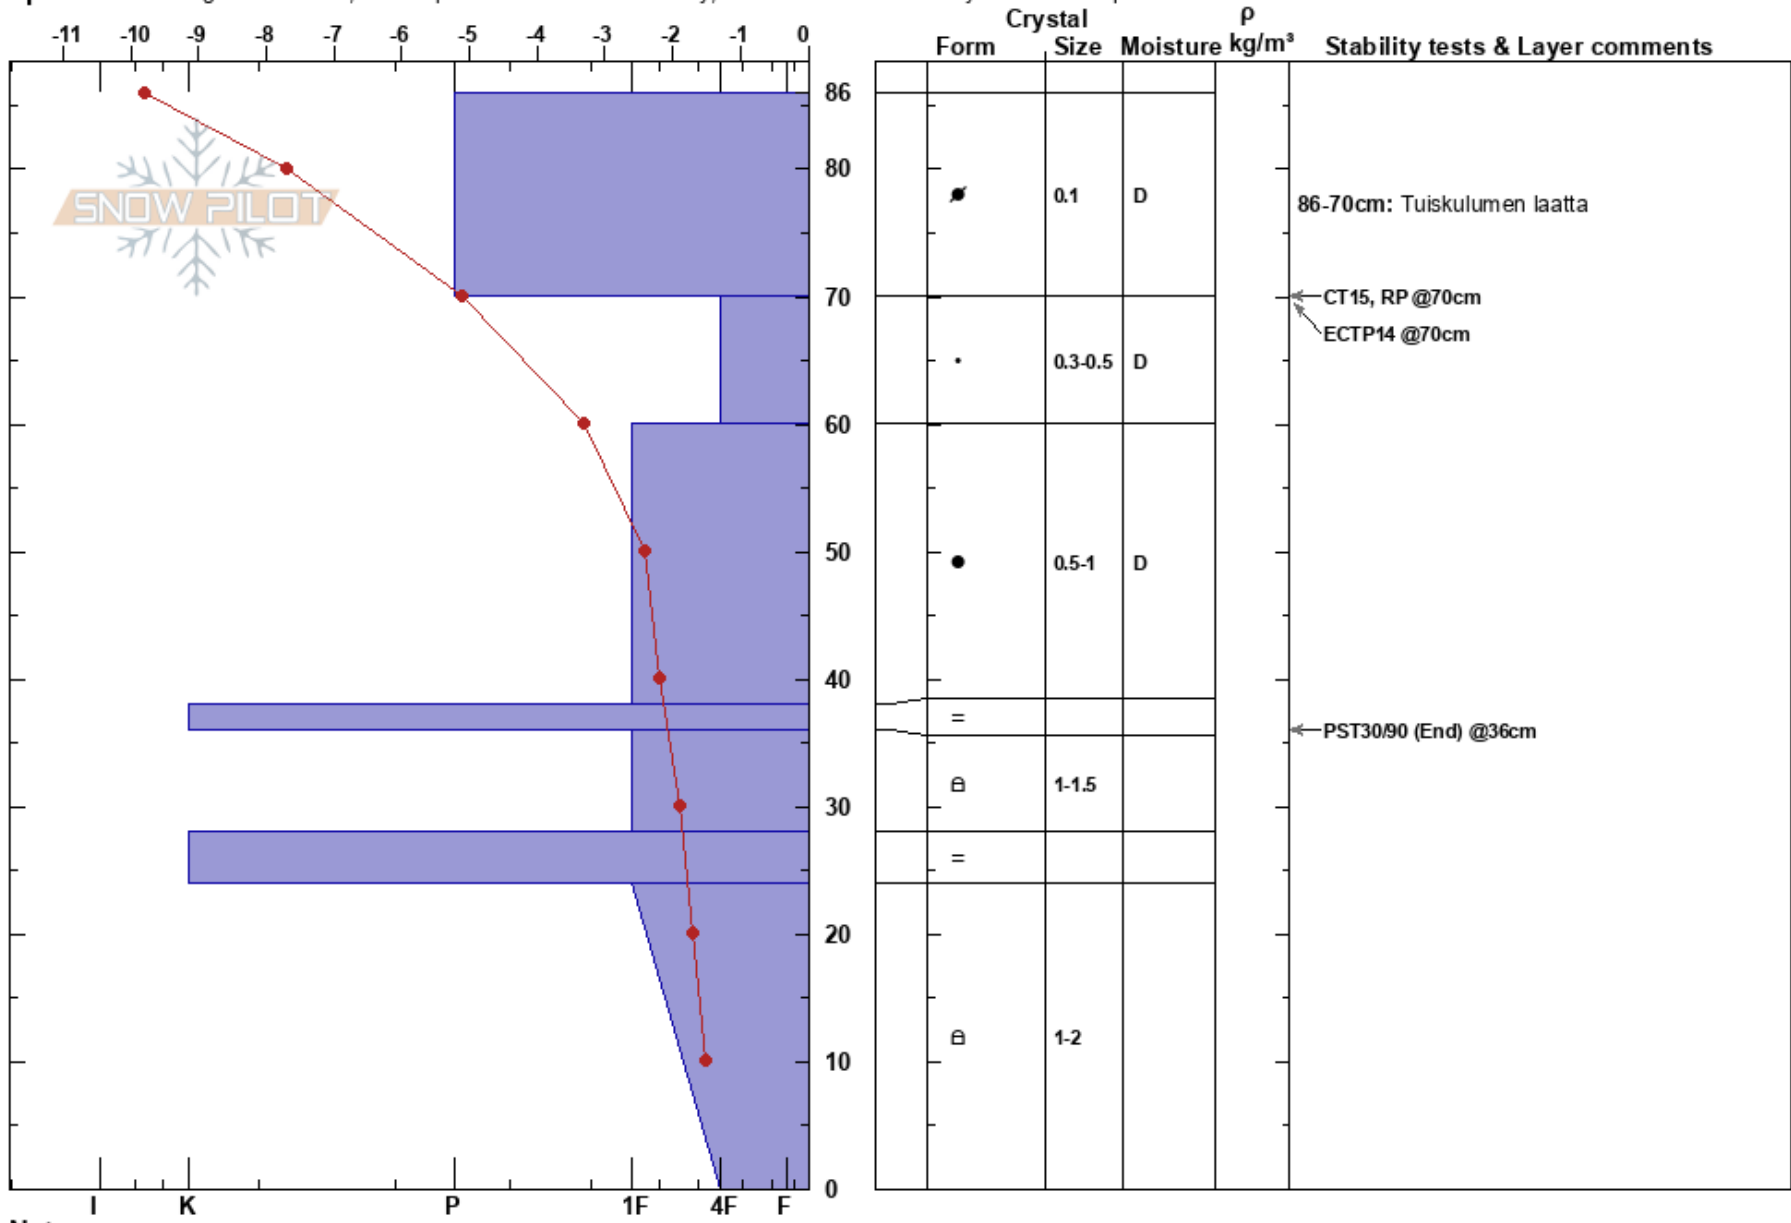

Kellostapuli
 Finland
 Elevation: 390 m
 Aspect: N

Kai Lehtonen
 31/12/2019 - 14:00
 Co-ord: 35W 383049E 7499671N
 Slope Angle: 25°
 Wind Loading: yes

Stability: Fair
 Air Temperature: -7.7°C
 Sky Cover: FEW
 Precipitation: NO
 Wind: SW Moderate

HS:86
 PF:25
 86-70cm: Tuiskulumen laatta
 86-70cm: Problematic layer

Specifics: Pit dug in a Ski Area; Pit is representative of backcountry; Recent avalanche activity on similar slopes

Notes: