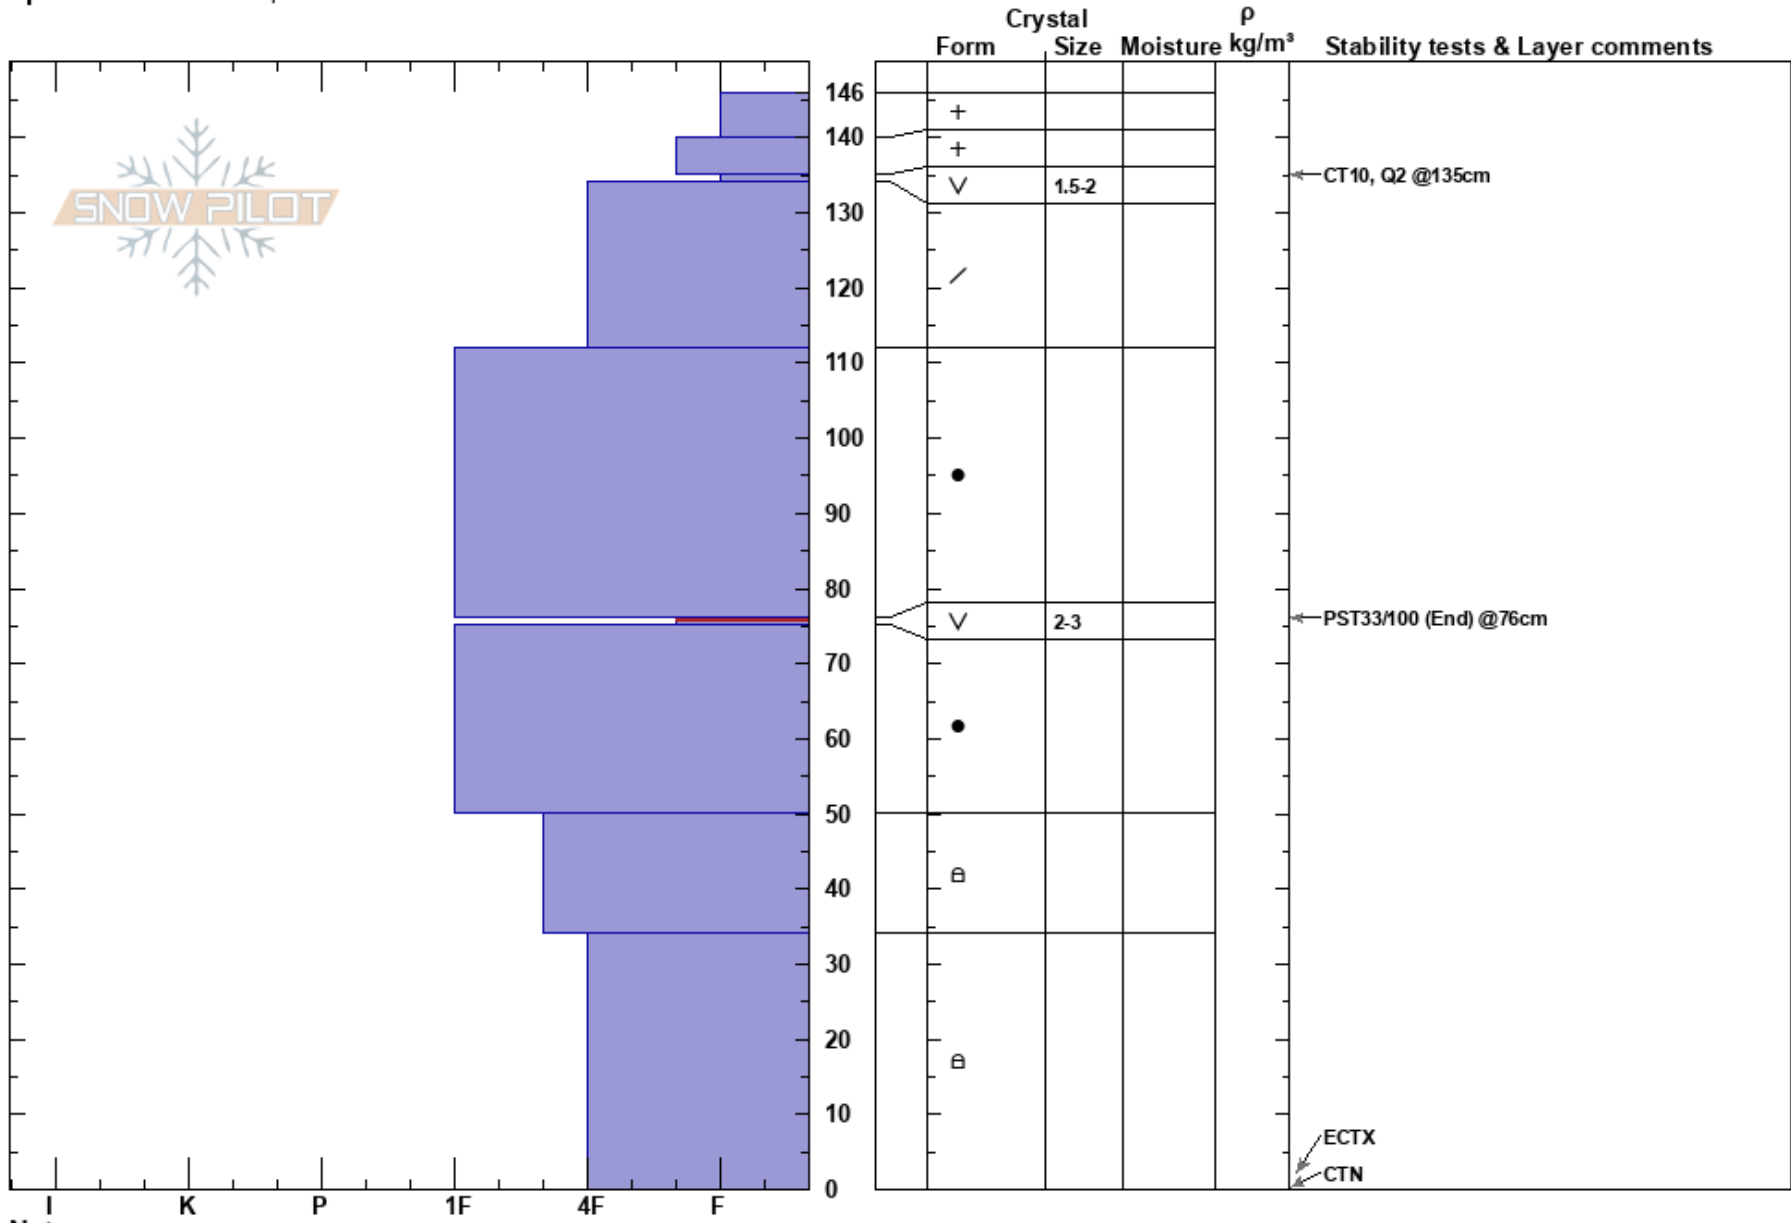

Bacon Rind E, 2/18/17  
 Madison Range-S  
 MT  
 Elevation: 9000 ft  
 Aspect: 90°  
 Specifics: We skied slope

Eric Knoff  
 02/18/2017 - 11:35am  
 Co-ord:  
 Slope Angle: 16°  
 Wind Loading: no

Stability: Good  
 Air Temperature: -5°C  
 Sky Cover: OVC  
 Precipitation:  
 Wind: SW Moderate

HS:146  
 76-75cm: Problematic layer

Layer Notes:

Notes: CPST 32/100 end at 76 cm's