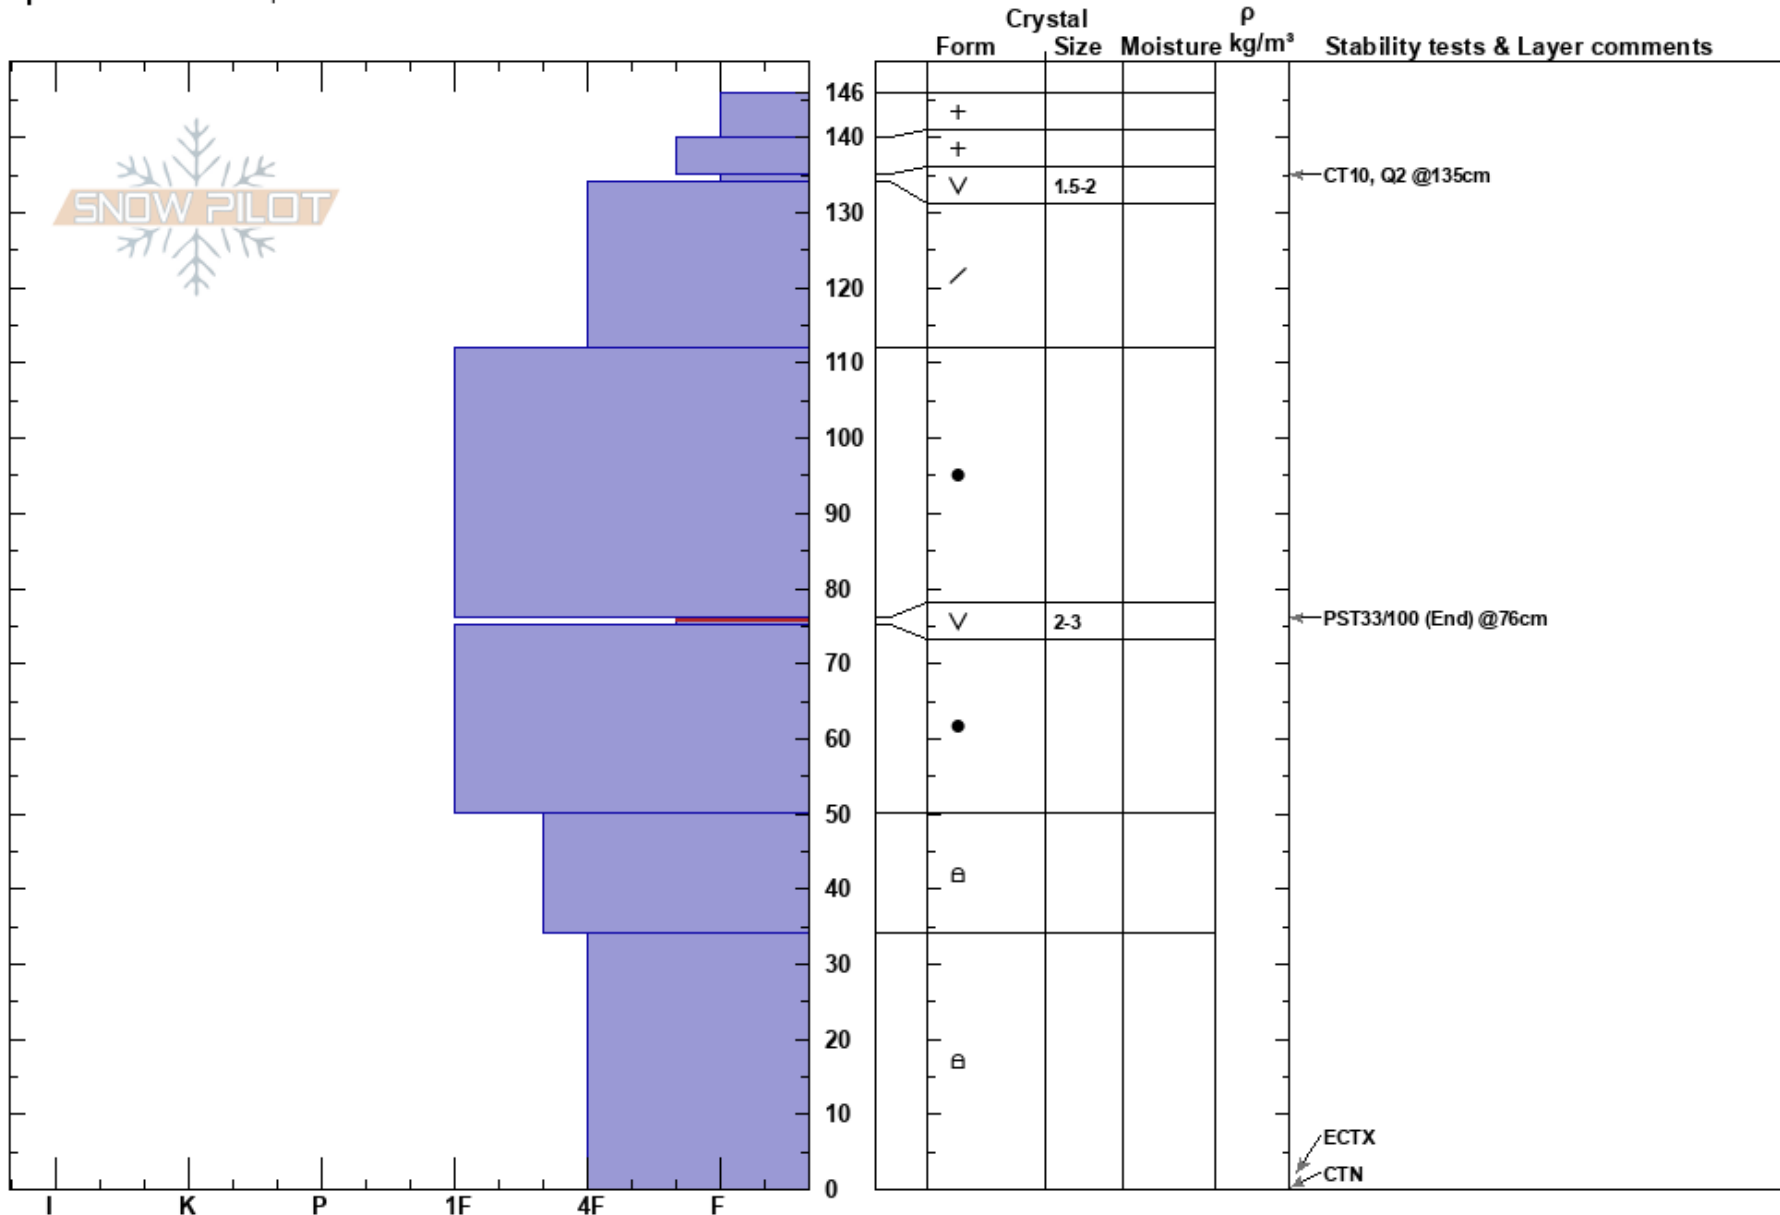

Bacon Rind E, 2/18/17
 Madison Range-S
 MT
 Elevation: 9000 ft
 Aspect: 90°
 Specifics: We skied slope

Eric Knoff
 02/18/2017 - 11:35am
 Co-ord:
 Slope Angle: 16°
 Wind Loading: no

Stability: Good
 Air Temperature: -5°C
 Sky Cover: OVC
 Precipitation:
 Wind: SW Moderate

HS:146
 76-75cm: Problematic layer

Notes: CPST 32/100 end at 76 cm's