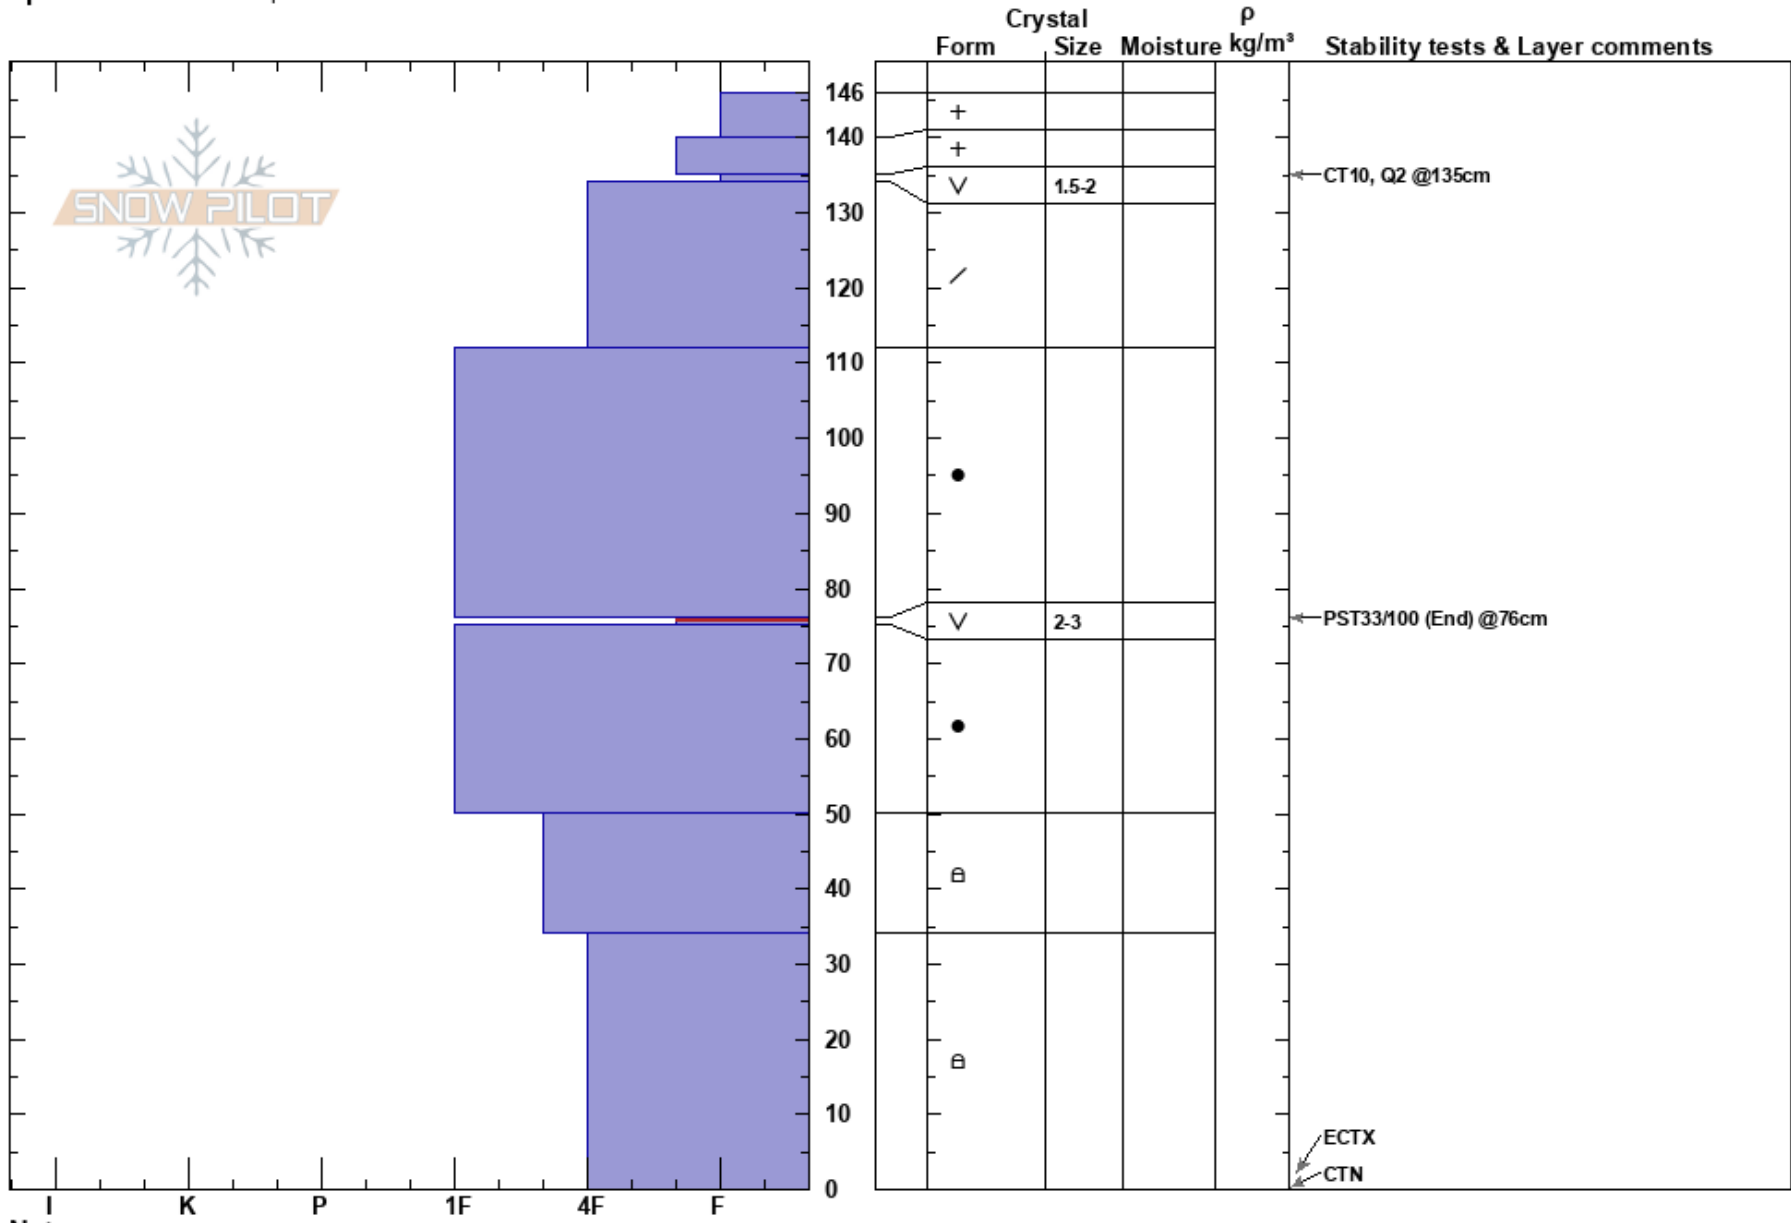

Bacon Rind E, 2/18/17
 Madison Range-S
 MT
 Elevation: 9000 ft
 Aspect: 90°
 Specifics: We skied slope

Eric Knoff
 02/18/2017 - 11:35am
 Co-ord:
 Slope Angle: 16°
 Wind Loading: no

Stability: Good
 Air Temperature: -5°C
 Sky Cover: OVC
 Precipitation:
 Wind: SW Moderate

HS:146
 76-75cm: Problematic layer

Notes: CPST 32/100 end at 76 cm's