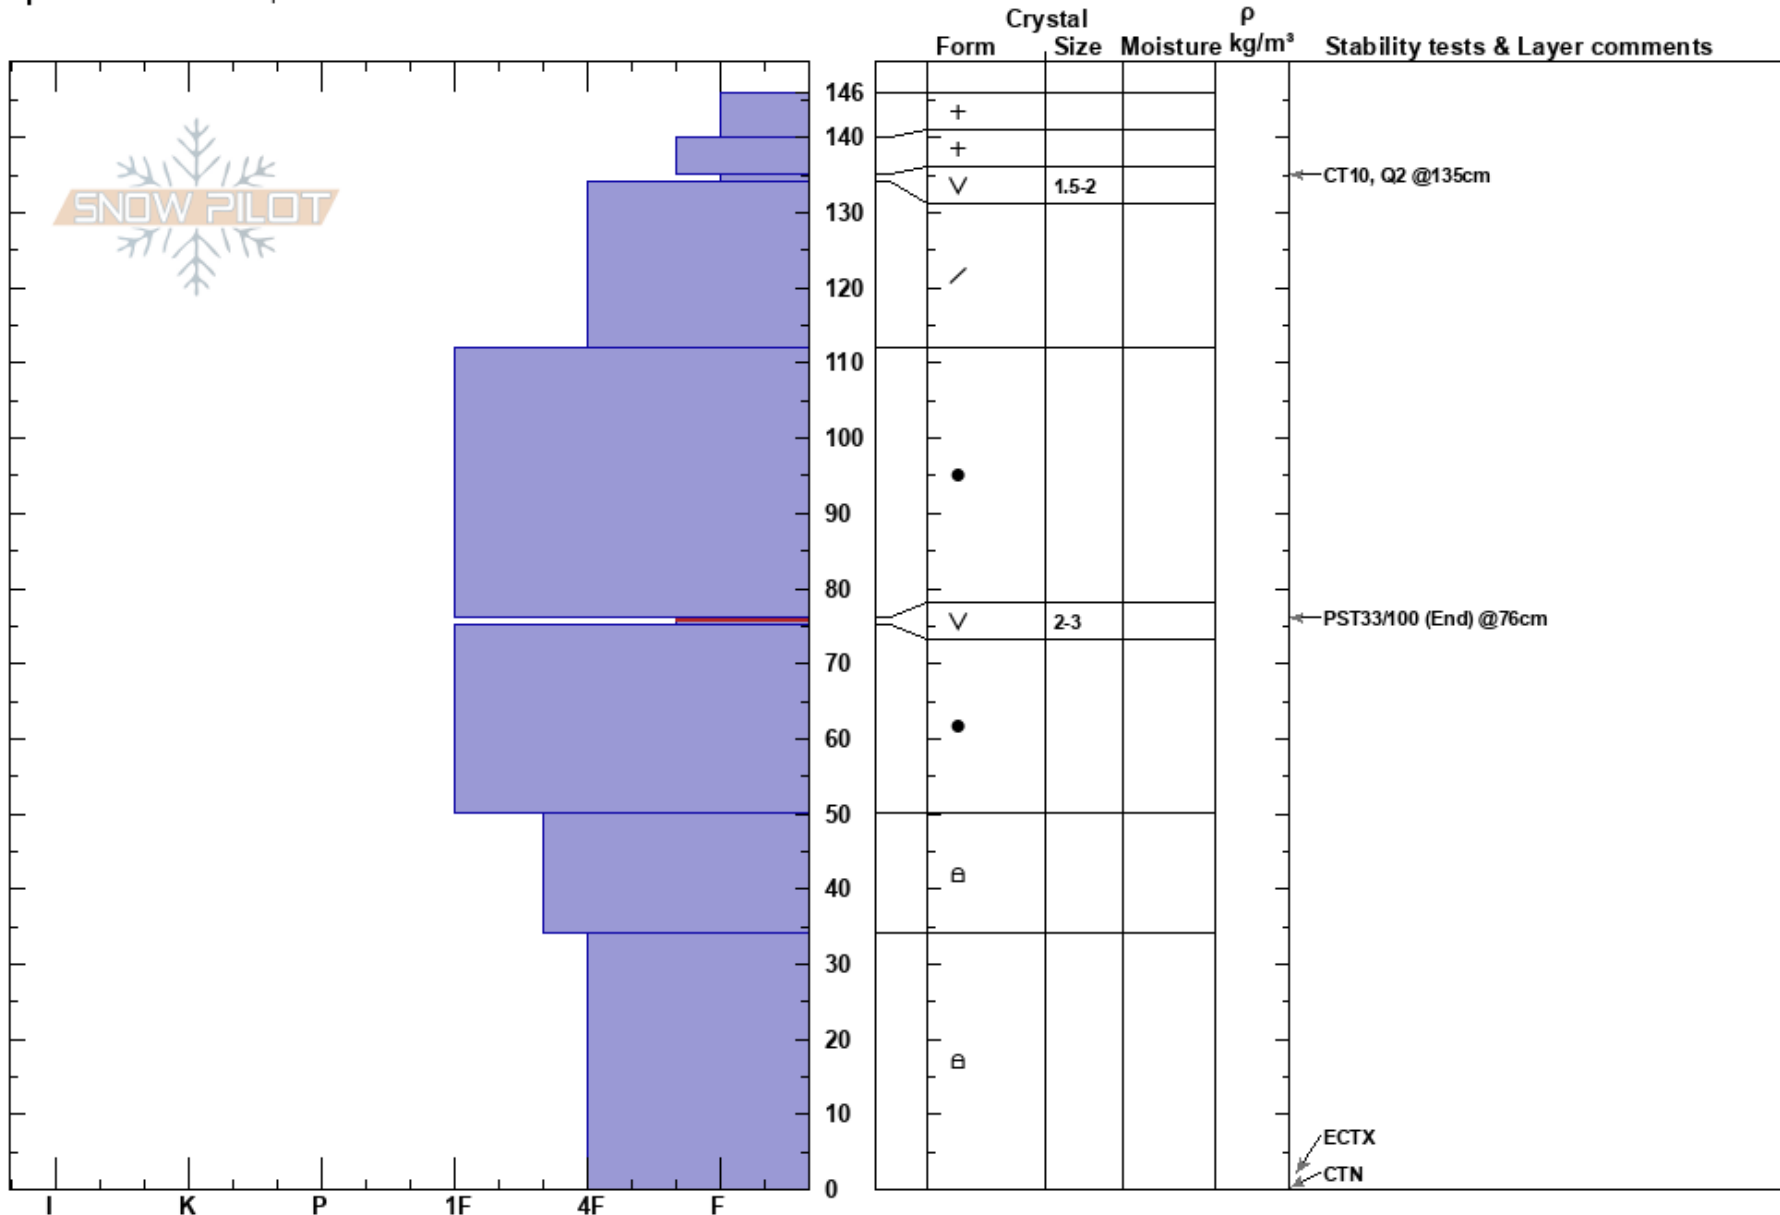

Bacon Rind E, 2/18/17  
 Madison Range-S  
 MT  
 Elevation: 9000 ft  
 Aspect: 90°  
 Specifics: We skied slope

Eric Knoff  
 02/18/2017 - 11:35am  
 Co-ord:  
 Slope Angle: 16°  
 Wind Loading: no

Stability: Good  
 Air Temperature: -5°C  
 Sky Cover: OVC  
 Precipitation:  
 Wind: SW Moderate

HS:146  
 76-75cm: Problematic layer

Notes: CPST 32/100 end at 76 cm's