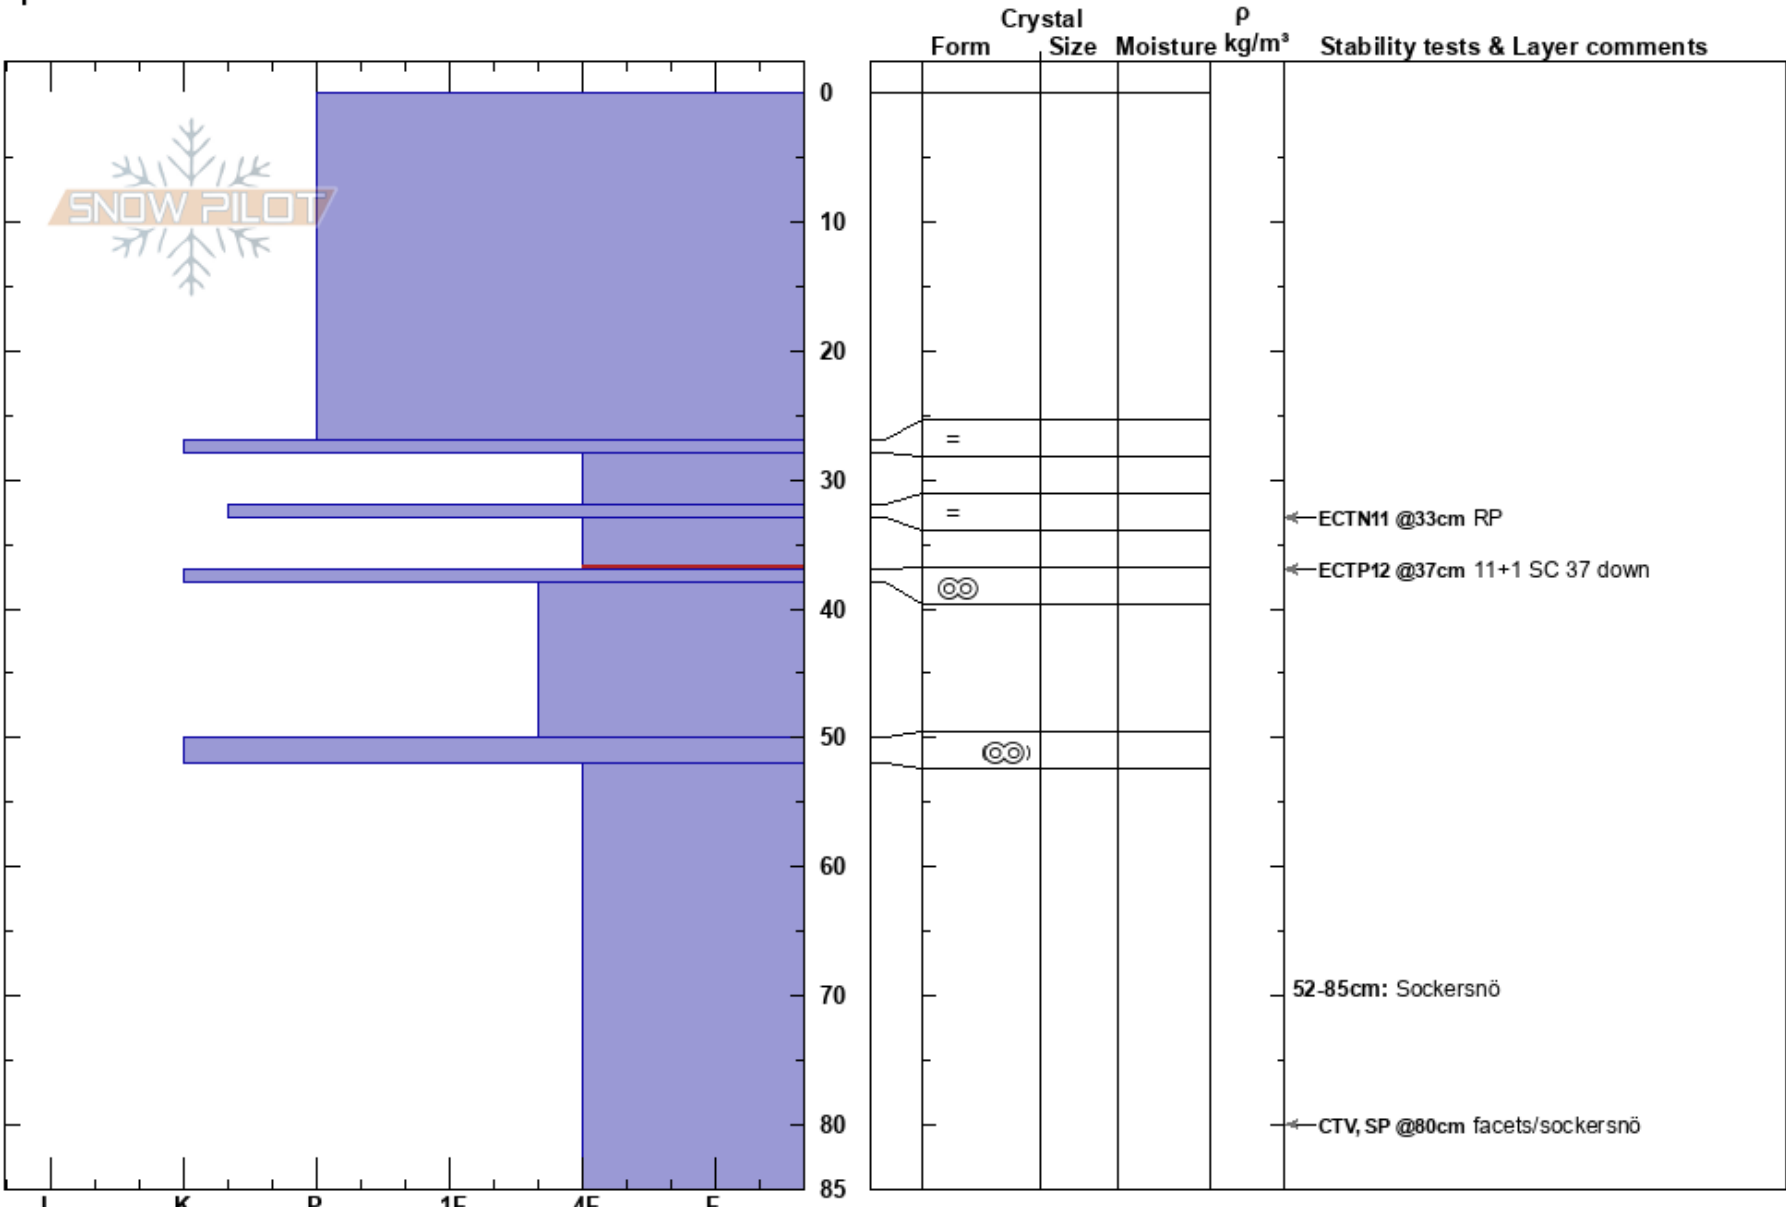

Lillmånkes  
 Gitsfjällen  
 Sweden  
 Elevation: 910 m  
 Aspect:  
 Specifics:

Martin Borg  
 31/12/2019 - 11:40  
 Co-ord: 64.83248N, 15.50578E  
 Slope Angle: 22°  
 Wind Loading: yes

Stability:  
 Air Temperature:  
 Sky Cover: FEW  
 Precipitation:  
 Wind: NW Moderate

HS:85  
 PF:3  
 PS:0  
 33-37cm: Problematic layer  
 52-85cm: Sockersnö

Notes: