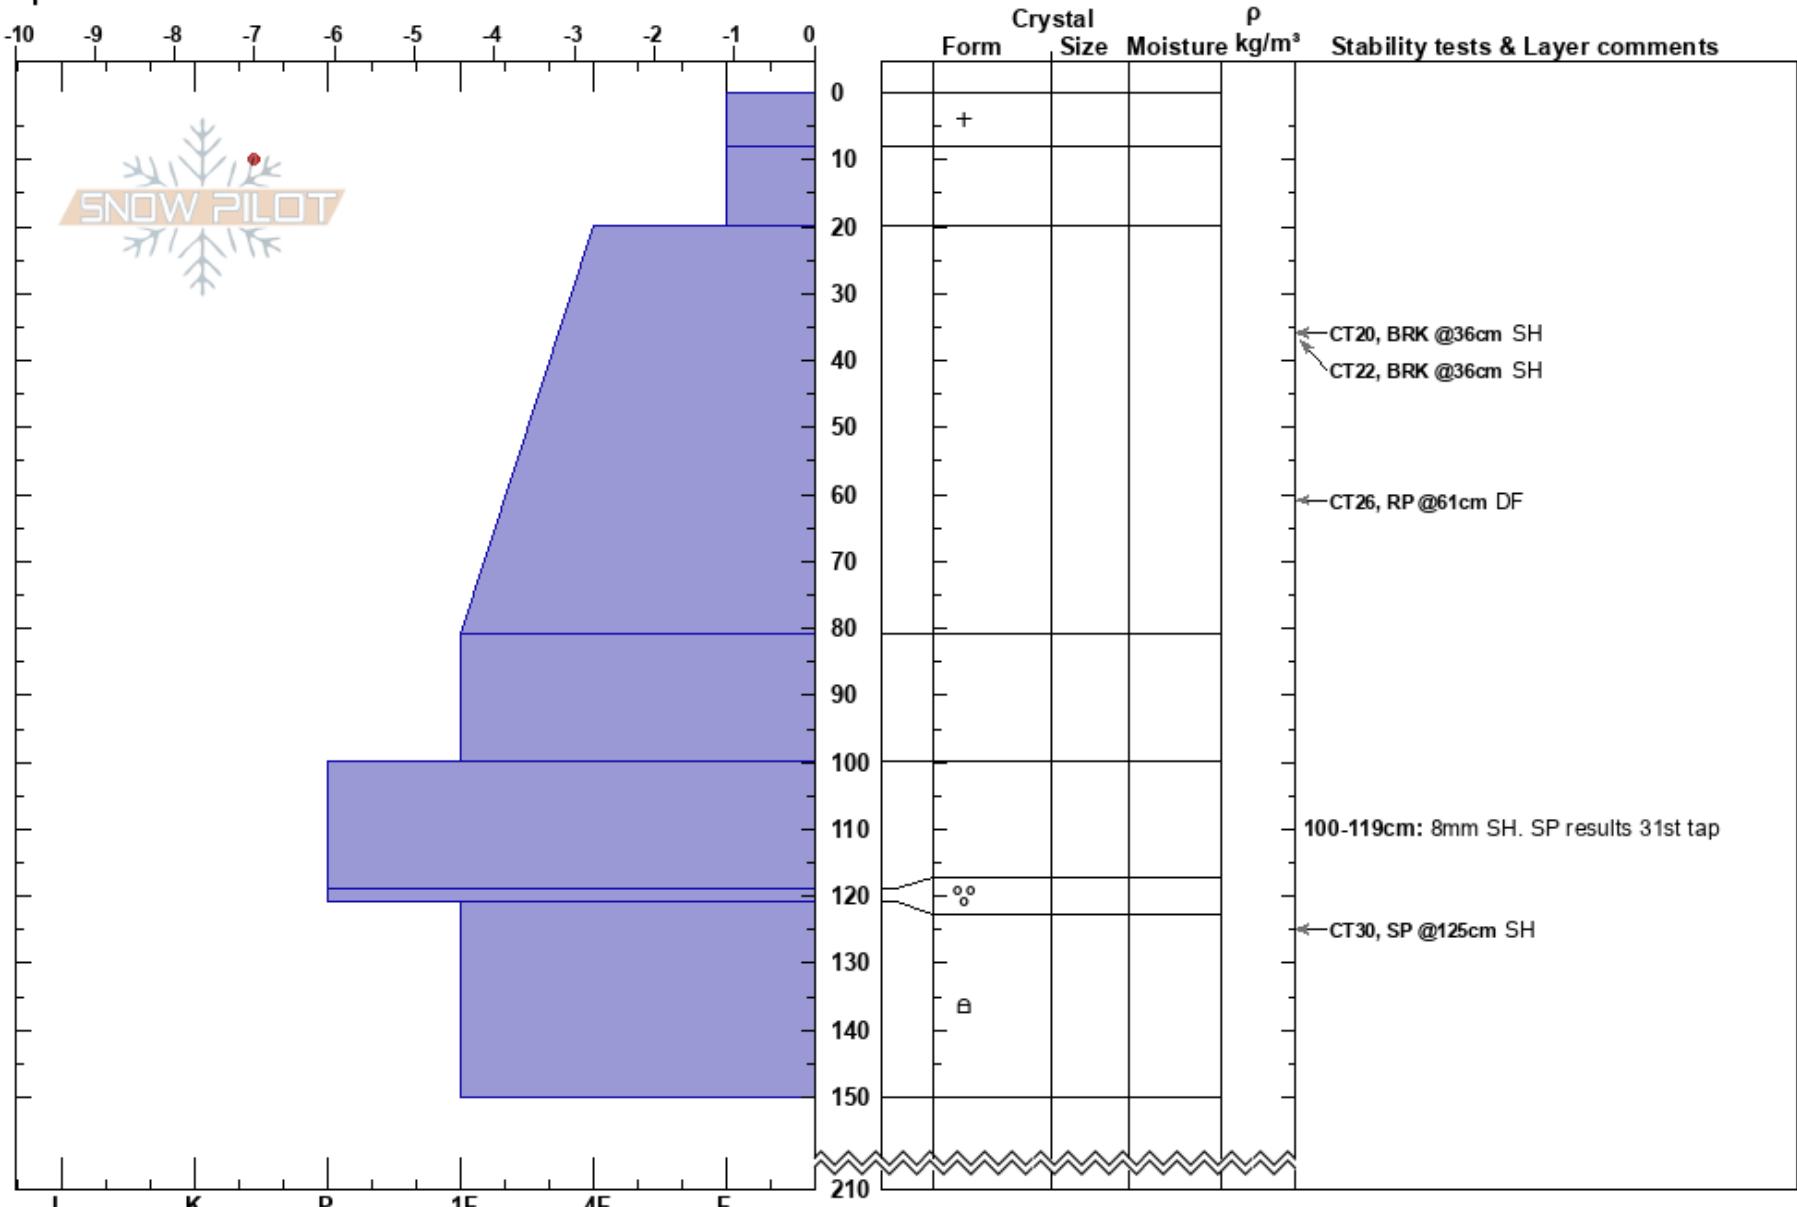

TP Ladys First
 Monashee
 BC
 Elevation: 1925 m
 Aspect: NW
 Specifics:

Nate Elman
 30/12/2019 - 11:00
 Co-ord:
 Slope Angle: 38°
 Wind Loading:

Stability:
 Air Temperature: -3°C
 Sky Cover: OVC
 Precipitation: S-1
 Wind: S Moderate

HS:210
 Layer Notes:
 100-119cm: 8mm SH. SP results 31st tap

Notes: